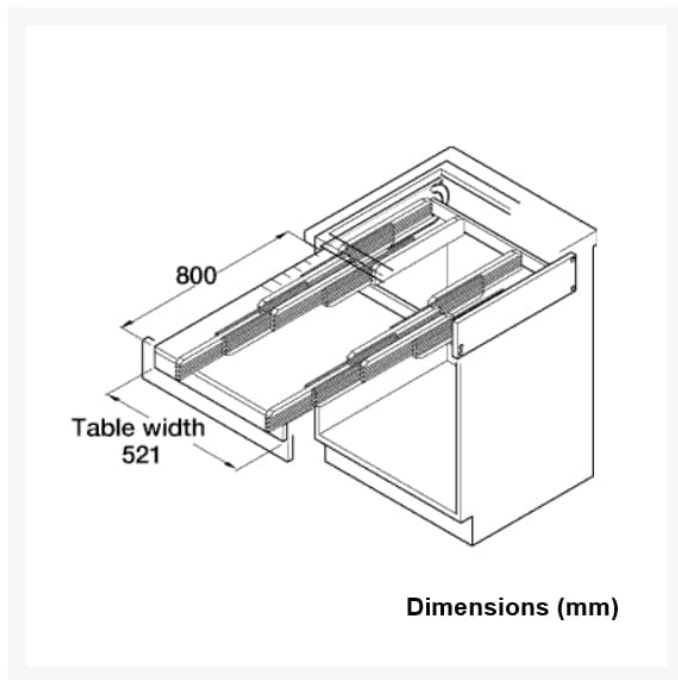

Independent 4 Life

Hailo Rapid Pull-out Table, 600mm Wide Cabinet, Stainless Steel Effect

£233.05 Inc. VAT

Product Code: 3845-12

Product Images

Dimensions (mm)

Description

Hailo Rapid pull-out self-supporting table, a handy space-saver also ideal for seated and wheelchair users. The 100kg weight limit provides an ideal surface for food preparation and kitchen appliances.

Key benefits:

- Self-supporting pull-out table
- Complete assembly for installation in place of a drawer in a 600mm wide base cabinet
- Wooden assembly section and guides
- Partially slatted laminated table top
- Stainless steel effect

Technical details:

- Built-in width (mm): 561
- Built-in depth (mm): 490
- Built-in height (mm): 120
- Table extended width (mm): 521
- Table extended length (mm): 800
- Min/Max. cabinet width required (mm): 600
- Side-wall thickness (mm): 16 - 19
- Load bearing capacity (kg): 100
- Weight (kg): 11

Please note:

- Drawer front panel and handle not included
- Fixings are not included

Additional Information

Manufacturer	Hailo
Width of Cabinet (mm)	600
Surface Finish	Stainless Steel Effect