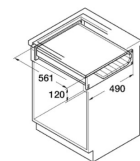

Independent 4 Life

Hailo Rapid Pull-out Table, 600mm Wide Cabinet, Stainless Steel Effect

£233.05 Inc. VAT

Product Code: 3845-12

Product Images

Dimensions (mm)

Description

Hailo Rapid pull-out self-supporting table, a handy space-saver also ideal for seated and wheelchair users. The 100kg weight limit provides an ideal surface for food preparation and kitchen appliances.

Key benefits:

- Self-supporting pull-out table
- Complete assembly for installation in place of a drawer in a 600mm wide base cabinet
- Wooden assembly section and guides
- Partially slatted laminated table top
- Stainless steel effect

Technical details:

- Built-in width (mm): 561
- Built-in depth (mm): 490
- Built-in height (mm): 120
- Table extended width (mm): 521
- Table extended length (mm): 800
- Min/Max. cabinet width required (mm): 600
- Side-wall thickness (mm): 16 - 19
- Load bearing capacity (kg): 100
- Weight (kg): 11

Please note:

- Drawer front panel and handle not included
- Fixings are not included

Additional Information

Manufacturer	Hailo
Width of Cabinet (mm)	600
Surface Finish	Stainless Steel Effect