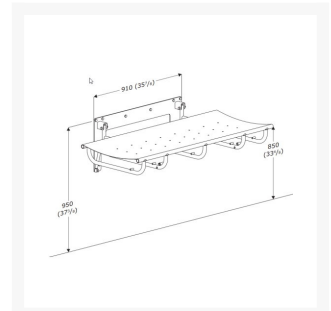

Independent 4 Life

Pressalit SCT 1000, Fixed Height - 1400mm

£2,410.50 Inc. VAT

Product Code: R8406000

Product Images

Description

Pressalit SCT 1000 Shower Change Table, a 1400mm length fixed height nursing bench with safety rail. When not in use the bench can be folded away.

Height:

- When mounted at the recommended height, the lying surface height is 850mm above floor

Specification:

- Shower and changing table 1000, fixed height
- Length (mm): 1400
- Outer dimensions (mm): 747 x 1400
- Slip resistant material
- Warm surface
- Foldable, changing table and safety rail
- Splash curtain (optional) for the nursing bench protects the carer against splashing (order separately)
- Integrated gas cylinders enable the table to be folded out of the way when not in use to maximise floor space in front of the unit
- The table is made from practical and durable PVC canvas which is phthalate free
- Materials: The frame is Rilsan powder-coated steel
- Maximum user weight (kg): 150
- Wall fixing kit is not included, see PDF download for more information

Replaces product code / Title:

- R8404
- Pressalit R8406 Nursing Bench 1000 - Fixed Height, with Safety Rail, 1400mm

Additional Information

Manufacturer	Pressalit
Mounting	Wall
Width (mm)	1400
Adjustment	Fixed Height
Front Safety Rail	Yes
Brand / Model	Pressalit - SCT 1000
Height adjustment (mm)	None - Fixed Height