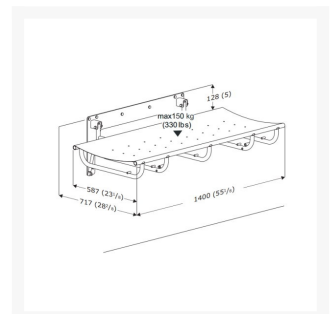

Independent 4 Life

Pressalit SCT 1000, Fixed Height - 1400mm

£2,410.50 Inc. VAT

Product Code: R8406000

Product Images

Description

Pressalit SCT 1000 Shower Change Table, a 1400mm length fixed height nursing bench with safety rail. When not in use the bench can be folded away.

Height:

- When mounted at the recommended height, the lying surface height is 850mm above floor

Specification:

- Shower and changing table 1000, fixed height
- Length (mm): 1400
- Outer dimensions (mm): 747 x 1400
- Slip resistant material
- Warm surface
- Foldable, changing table and safety rail
- Splash curtain (optional) for the nursing bench protects the carer against splashing (order separately)
- Integrated gas cylinders enable the table to be folded out of the way when not in use to maximise floor space in front of the unit
- The table is made from practical and durable PVC canvas which is phthalate free
- Materials: The frame is Rilsan powder-coated steel
- Maximum user weight (kg): 150
- Wall fixing kit is not included, see PDF download for more information

Replaces product code / Title:

- R8404
- Pressalit R8406 Nursing Bench 1000 - Fixed Height, with Safety Rail, 1400mm

Additional Information

Manufacturer	Pressalit
Mounting	Wall
Width (mm)	1400
Adjustment	Fixed Height
Front Safety Rail	Yes
Brand / Model	Pressalit - SCT 1000
Height adjustment (mm)	None - Fixed Height