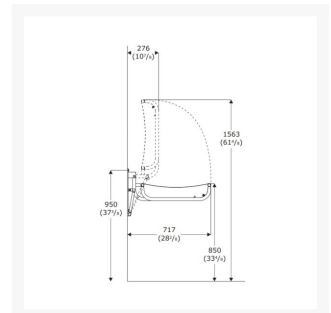

Independent 4 Life

Pressalit SCT 1000, Fixed Height - 1400mm

£2,410.50 Inc. VAT

Product Code: R8406000

Product Images

Description

Pressalit SCT 1000 Shower Change Table, a 1400mm length fixed height nursing bench with safety rail. When not in use the bench can be folded away.

Height:

- When mounted at the recommended height, the lying surface height is 850mm above floor

Specification:

- Shower and changing table 1000, fixed height
- Length (mm): 1400
- Outer dimensions (mm): 747 x 1400
- Slip resistant material
- Warm surface
- Foldable, changing table and safety rail
- Splash curtain (optional) for the nursing bench protects the carer against splashing (order separately)
- Integrated gas cylinders enable the table to be folded out of the way when not in use to maximise floor space in front of the unit
- The table is made from practical and durable PVC canvas which is phthalate free
- Materials: The frame is Rilsan powder-coated steel
- Maximum user weight (kg): 150
- Wall fixing kit is not included, see PDF download for more information

Replaces product code / Title:

- R8404
- Pressalit R8406 Nursing Bench 1000 - Fixed Height, with Safety Rail, 1400mm

Additional Information

Manufacturer	Pressalit
Mounting	Wall
Width (mm)	1400
Adjustment	Fixed Height
Front Safety Rail	Yes
Brand / Model	Pressalit - SCT 1000
Height adjustment (mm)	None - Fixed Height