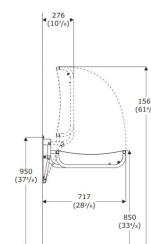

Product Images