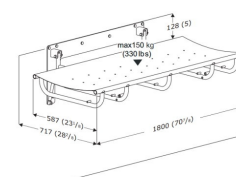

Product Images