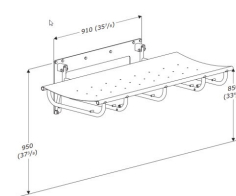

## Description

---

Pressalit Nursing Bench 1000, a 1800mm length fixed height nursing bench with safety rail. When not in use the bench can be folded away.

The 1000 series is a range of quality nursing benches with PVC coated canvas stretchers.

### Height:

- When mounted at the recommended height, the lying surface height is 850mm above floor

### Specification:

- Shower and changing table 1000, fixed height
- Length (mm): 1800
- Outer dimensions (mm): 747 x 1800
- Slip resistant material
- Warm surface
- Foldable, changing table and safety rail
- Splash curtain (optional) for the nursing bench protects the carer against splashing (order separately)
- Integrated gas cylinders enable the table to be folded out of the way when not in use to maximise floor space in front of the unit
- The table is made from practical and durable PVC canvas which is phthalate free
- Materials: The frame is Rilsan powder-coated steel
- Maximum user weight (kg): 150
- Wall fixing kit is not included, see PDF download for more information