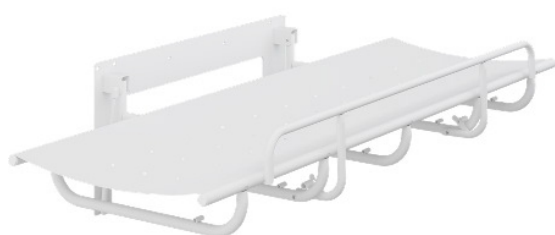

# Pressalit SCT 1000, Fixed Height, Safety Rail - 1800mm

£2,505.00 Inc. VAT

Product Code: R8407000

## Description

---

Pressalit Nursing Bench 1000, a 1800mm length fixed height nursing bench with safety rail. When not in use the bench can be folded away.

The 1000 series is a range of quality nursing benches with PVC coated canvas stretchers.

### Height:

- When mounted at the recommended height, the lying surface height is 850mm above floor

### Specification:

- Shower and changing table 1000, fixed height
- Length (mm): 1800
- Outer dimensions (mm): 747 x 1800
- Slip resistant material
- Warm surface
- Foldable, changing table and safety rail
- Splash curtain (optional) for the nursing bench protects the carer against splashing (order separately)
- Integrated gas cylinders enable the table to be folded out of the way when not in use to maximise floor space in front of the unit
- The table is made from practical and durable PVC canvas which is phthalate free
- Materials: The frame is Rilsan powder-coated steel
- Maximum user weight (kg): 150
- Wall fixing kit is not included, see PDF download for more information