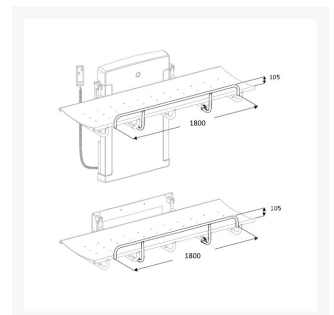

## Description

---

Pressalit splash curtain for the SCT 1000 shower change table.

1800mm in length, this curtain can be fitted on SCT 1000 to protect the carer against water splashing.

### Key benefits:

- Splash curtain for the SCT 1000 shower change table
- Length (mm): 1800
- Height (mm): 765
- Provides cover for carer against water splashing
- For fitting on to the Pressalit SCT 1000 shower change table
- Materials: PVC-coated canvas (phthalate free)
- The splash curtain is made out of polyester net and is covered with PVC which is 100 % free of phthalate