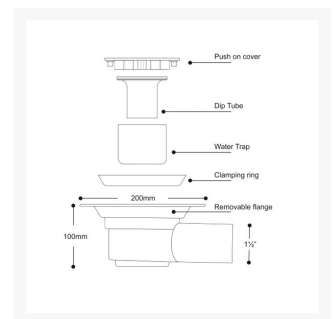

Independent 4 Life

AKW / Contour CTW01 Gravity SHWR Trap, Floor Formers - Vinyl Flooring

£32.51 Inc. VAT

Product Code: 08CTW01

Product Images

Description

The AKW / Contour CTW01 shower trap is a 2 part, 50mm water seal trapped waste for use with a floor former and sheet flooring.

Key benefits:

- Bolts together for easy installation

- Supplied with clamping ring for use with sheet vinyl flooring
- Removable inner cup for easier cleaning
- Flow rate in excess of 26 litres per minute
- Manufactured in white ABS - will withstand wheelchair loadings
- Tested in accordance with EN274-2:2002
- Includes fixing screws

Technical details:

- 1½" outlet
- 100mm depth
- Overall diameter: 200mm

Additional Information

Manufacturer	AKW / Contour
Configuration	Gravity Waste
Compatible Tray or Former	AKW - Tuff Form, AKW - Tuff Form8, AKW / Contour - ShowerDec, Maxxus
Installation	Floor Formers
Application	Floor Former
Waste Diameter (mm)	200
Waste Outlet / Depth (mm)	Horizontal
Flow Rate / l/min	26
Floor Finish	Vinyl Sheet Flooring
Grate Material / Finish	Plastic / White