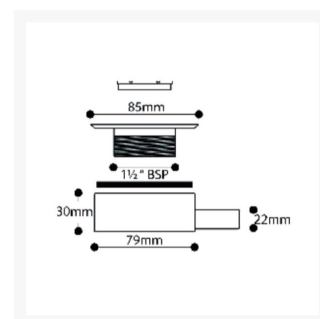

Independent 4 Life

McAlpine CP Untrapped Shower Tray Waste 22mm O/Let

£21.55 Inc. VAT

Product Code: UPSW-3-22MM

Product Images

Description

The McAlpine UPSW-3-22 is a shower waste designed to be used in conjunction with a shower waste pump. It is compatible with level access or low level shower trays, and features an 85mm chrome plated flange and grid fitting.

Key benefits:

- Shower waste for use with a shower waste pump
- Compatible with level access and low level shower trays
- Top access, no screw for easy access to clean

Technical details:

- 30mm depth
- Fits 52mm waste hole
- Includes rubber sealing washer
- Outlet hole required 52mm
- 85mm chrome plated flange
- 22mm plain tail outlet

Please note: Limited floor excavation may be required.

Alternative product code:

- Contour Showers (Product code: 08WU01)

Additional Information

Manufacturer	McAlpine
Configuration	Pumped Waste
Compatible Tray or Former	AKW / Contour - Swift
Installation	Shower Tray
Application	Shower Tray
Waste Diameter (mm)	52
Waste Outlet / Depth (mm)	Horizontal
Grate Material / Finish	Chromed Brass / Slotted