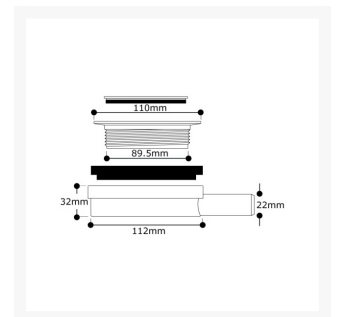

Independent 4 Life

McAlpine Wht Horiz Untrapped, Shower Tray Gully 22mm Outlet

£33.64 Inc. VAT

Product Code: UPSW-4-22MM

Product Images

Description

The McAlpine UPSW-4 is a shower tray waste to be used in conjunction with a shower waste pump.

With a 113mm chrome plated flange and petal grid fitting, compatible with any shower tray with a 90mm diameter waste outlet hole.

Key benefits:

www.independent4life.co.uk | info@independent4life.co.uk | Tel: 0800 500 3001 | VAT No: 942447711

EORI GB942447711000

- Top access - easy to clean
- Fits 90mm diameter waste hole
- 113mm chrome plated brass flange with petal grid fitting
- 22mm plain tail outlet
- 32mm depth required to the underside of the shower tray

Alternative product code:

- AKW / Contour Showers (Product code: 08WU04)

Additional Information

Manufacturer	McAlpine
Configuration	Pumped Waste
Compatible Tray or Former	AKW / Contour - Eagle TWO
Installation	Shower Tray
Application	Shower Tray
Waste Diameter (mm)	90
Waste Outlet / Depth (mm)	Horizontal
Floor Finish	Shower Tray
Grate Material / Finish	Chromed Brass / Slotted