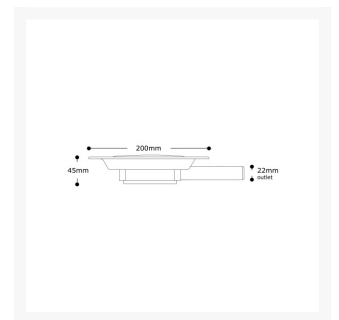

Independent 4 Life

AKW / Contour CUW01 Pumped Trap - Floor Formers with Vinyl Flooring

£26.38 Inc. VAT

Product Code: 08CUW01

Product Images

Description

The AKW / Contour CUW01 is a pumped trap to be used in conjunction with a shower waste pump.

It is compatible with a floor former wet room installation where flexible sheet flooring is to be used and timber floors.

www.independent4life.co.uk | info@independent4life.co.uk | Tel: 0800 500 3001 | VAT No: 942447711

EORI GB942447711000