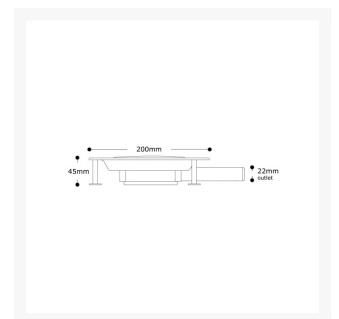

Independent 4 Life

Contour CUW02 Pump Waste Trap - Screed Floors with Vinyl Flooring

£67.94 Inc. VAT

Product Code: CUW02

Product Images

Description

The Contour CUW02 is a shower waste trap for use when laying a traditional screed wet floor area.

To be used in conjunction with a shower waste pump, it provides a permanent, non-removable joint between the gully and pipework.

Key benefits:

- Push on cover plate
- Top access - easy to clean
- Includes clamping ring for fitting flexible sheet flooring in wet rooms
- For use when laying a traditional screeded wet floor area
- Manufactured in white ABS - will withstand wheelchair loadings
- 200mm overall diameter
- 45mm depth
- 22mm outlet
- Increased outlet length for easier installation

Alternative product code:

- Contour Showers (Product code: 08CUW02)

Additional Information

Manufacturer	AKW / Contour
Configuration	Pumped Waste
Installation	Concrete / Screed Floors
Application	Screed Floors
Waste Diameter (mm)	200
Waste Outlet / Depth (mm)	Horizontal
Floor Finish	Vinyl Sheet Flooring
Grate Material / Finish	Plastic / White