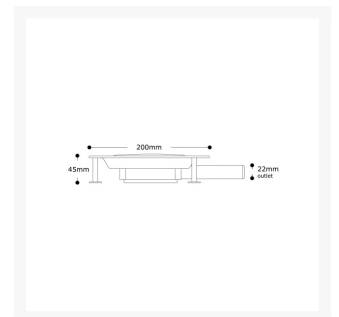

Independent 4 Life

Contour CUW02 Pump Waste Trap - Screed Floors with Vinyl Flooring

£67.94 Inc. VAT

Product Code: CUW02

Product Images

Description

The Contour CUW02 is a shower waste trap for use when laying a traditional screed wet floor area.

To be used in conjunction with a shower waste pump, it provides a permanent, non-removable joint between the gully and pipework.

Key benefits:

- Push on cover plate
- Top access - easy to clean
- Includes clamping ring for fitting flexible sheet flooring in wet rooms
- For use when laying a traditional screeded wet floor area
- Manufactured in white ABS - will withstand wheelchair loadings
- 200mm overall diameter
- 45mm depth
- 22mm outlet
- Increased outlet length for easier installation

Alternative product code:

- Contour Showers (Product code: 08CUW02)

Additional Information

Manufacturer	AKW / Contour
Configuration	Pumped Waste
Installation	Concrete / Screed Floors
Application	Screed Floors
Waste Diameter (mm)	200
Waste Outlet / Depth (mm)	Horizontal
Floor Finish	Vinyl Sheet Flooring
Grate Material / Finish	Plastic / White