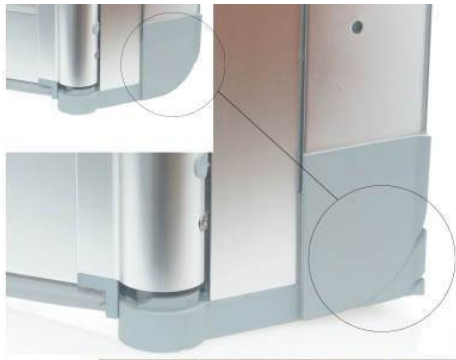

Note - Lower image details:
White doors with
PET glazing

Magnetic door
closing.
Luxe with PET
glazing shown

Light Grey door latch, Click fold-in hinge
LUXE frame with PET glazing example

Standard Click hinge
(Inward opening door shown)
"Note: White doors with PET shown"