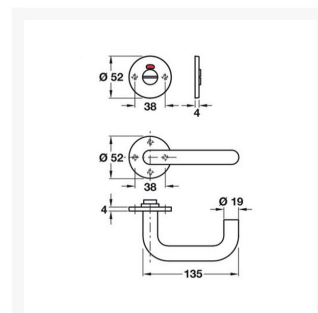

Independent 4 Life

AWS Unhanded Lever Handle, Indicator & Lock Set - Satin Stainless Steel

£73.80 Inc. VAT

Product Code: 4B10435

Product Images

Description

Stainless steel large lever handle and lock set, designed for use on swing, pivot, sliding, leaf and half sliding/folding door sets.

When the door is in the unlocked position, the handle will be in the upright position, with the indicator showing green.

When locked the handle is moved to the horizontal position with the indicator showing red.

Technical details:

- Installation: Bolt through fixing
- Length (mm): 150
- Height (mm): 134
- Depth (mm): 76
- Rose/escutcheon dia. (mm): 50

Note: The image shown is for anti-clockwise operation - for clockwise operation the lock will need to be installed upside down.