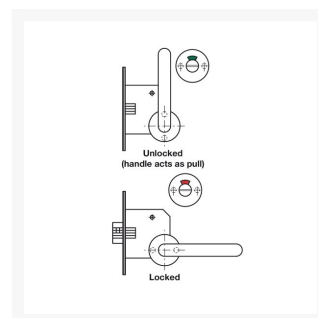

Independent 4 Life

AWS Unhanded Lever Handle, Indicator & Lock Set - Satin Stainless Steel

£73.80 Inc. VAT

Product Code: 4B10435

Product Images

Description

Stainless steel large lever handle and lock set, designed for use on swing, pivot, sliding, leaf and half sliding/folding door sets.

When the door is in the unlocked position, the handle will be in the upright position, with the indicator showing green.

When locked the handle is moved to the horizontal position with the indicator showing red.

Key benefits:

- Unhanded
- Large stainless steel lever handle
- Emergency release indicator
- Turn operated claw bolt lock
- Self adhesive instruction badge - reads "Depress lever to lock"
- Bolt through fixings included

Technical details:

- Installation: Bolt through fixing
- Length (mm): 150
- Height (mm): 134
- Depth (mm): 76
- Rose/escutcheon dia. (mm): 50

Note: The image shown is for anti-clockwise operation - for clockwise operation the lock will need to be installed upside down.