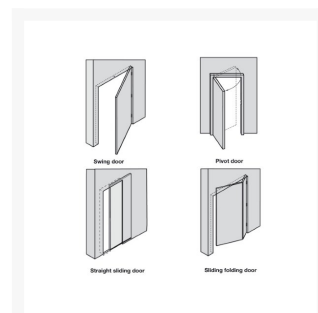

Independent 4 Life

AWS Unhanded Lever Handle, Indicator & Lock Set - Satin Stainless Steel

£73.80 Inc. VAT

Product Code: 4B10435

Product Images

Description

Stainless steel large lever handle and lock set, designed for use on swing, pivot, sliding, leaf and half sliding/folding door sets.

When the door is in the unlocked position, the handle will be in the upright position, with the indicator showing green.

When locked the handle is moved to the horizontal position with the indicator showing red.

Key benefits:

- Unhanded
- Large stainless steel lever handle
- Emergency release indicator
- Turn operated claw bolt lock
- Self adhesive instruction badge - reads "Depress lever to lock"
- Bolt through fixings included

Technical details:

- Installation: Bolt through fixing
- Length (mm): 150
- Height (mm): 134
- Depth (mm): 76
- Rose/escutcheon dia. (mm): 50

Note: The image shown is for anti-clockwise operation - for clockwise operation the lock will need to be installed upside down.