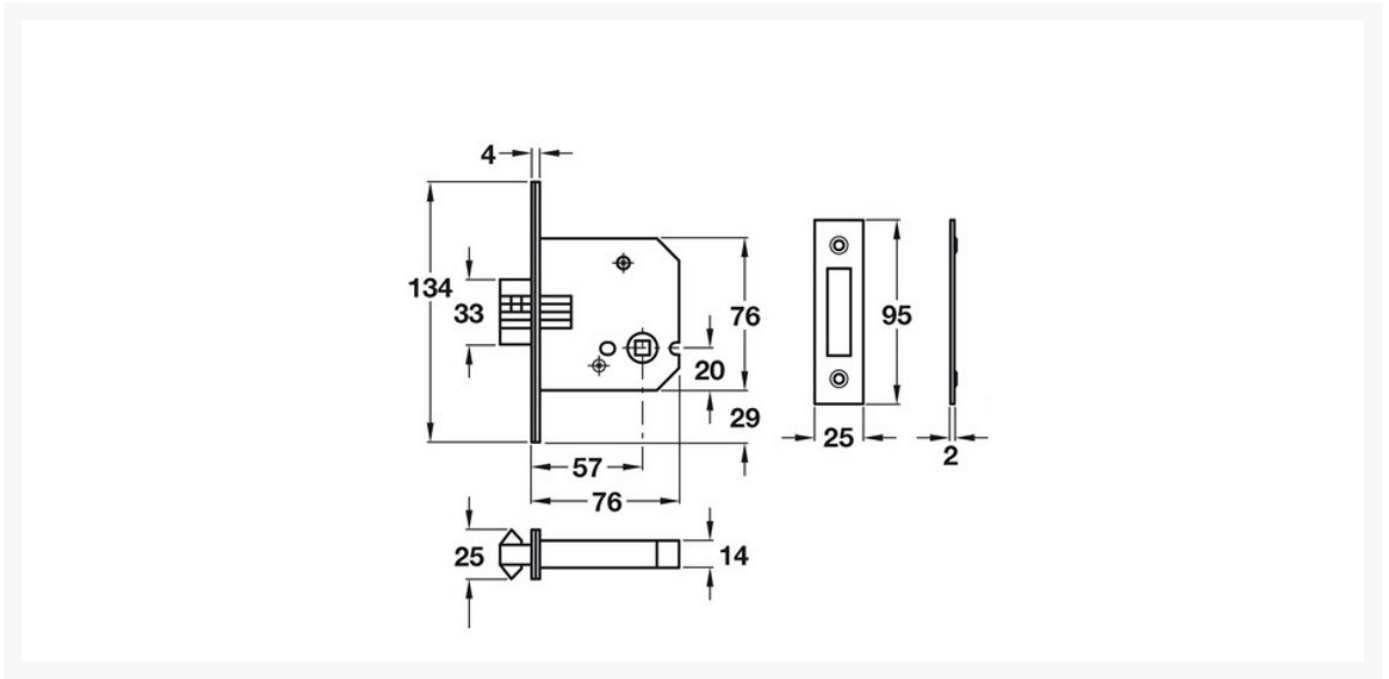

Independent 4 Life

AWS Unhanded Lever Handle, Indicator & Lock Set - Satin Stainless Steel

£73.80 Inc. VAT

Product Code: 4B10435

Product Images

Description

Stainless steel large lever handle and lock set, designed for use on swing, pivot, sliding, leaf and half sliding/folding door sets.

When the door is in the unlocked position, the handle will be in the upright position, with the indicator showing green.

When locked the handle is moved to the horizontal position with the indicator showing red.

Technical details:

- Installation: Bolt through fixing
- Length (mm): 150
- Height (mm): 134
- Depth (mm): 76
- Rose/escutcheon dia. (mm): 50

Note: The image shown is for anti-clockwise operation - for clockwise operation the lock will need to be installed upside down.