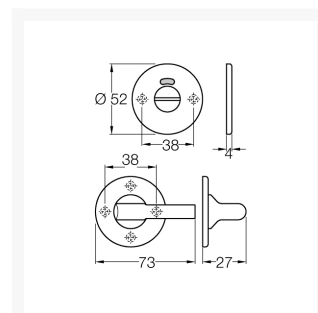

Independent 4 Life

New-Star 60mm Bar Thumb Turn & Release for a Disabled WC Door - Satin SS

£18.02 Inc. VAT

Product Code: 4B10437

Product Images

Door furniture, Locks and hinges
Compatibility rating:
5 star

Heavy to medium commercial
projects. Furniture and hinge grade
316 stainless steel and matching
heavy duty fittings.

Description

Slimline satin stainless steel toilet door inside turn and release with a large bar for the thumb turn and external indicator with emergency door release.

- Slimline cover plates 4mm thick

www.independent4life.co.uk | info@independent4life.co.uk | Tel: 0800 500 3001 | VAT No: 942447711

EORI GB942447711000