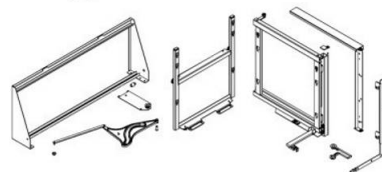

Independent 4 Life

Vauth-Sagel VS COR Fold - Swing Out Corner Storage, Saphir Mesh Chrome Wire Baskets, 800mm Cabinets, 400mm Door - RH

£448.85 Inc. VAT

Product Code: 4K10031

Product Images

Handed

Rear hanging frame and door frame

Front basket

Max. 8 Kg per basket

Rear basket

Max. 9.5 Kg per basket

Basket fixing clip

VAUTH-SAGEL

10

YEAR
WARRANTY

The baskets are individually height-adjustable, each basket has a payload maximum capacity of 8kg per front basket and 9.5kg for each rear basket.

Suitable for 800mm wide right handed corner base units, the set contains all the components needed for easy installation.

This is the right handed configuration of the unit, please check your handing prior to ordering.

Technical details:

- For cabinet width (mm): 800
- Installed height (mm): 530
- Built-in depth (mm): 485
- For door width (mm): 400
- 4x Saphir mesh chrome wire baskets
- Payload capacity: Max. 8kg per front basket, rear baskets 9.5kg each
- System payload capacity (kg): Max. 35
- Right-handed
- Automatic pull-out action with soft close