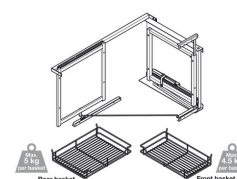

Independent 4 Life

Hafele Pull and Swing Corner Storage Unit, 1000mm Cabinets with 500 - 600mm Door - RH

£211.90 Inc. VAT

Product Code: 4K10083

Product Images

Handed

Description

This clever storage mechanism can be retro fitted to corner and straight kitchen base units of 1000mm width. On opening the cabinet, the mechanism swings out to allow access to all the contents of the cabinet.

This is the right hand configuration, please check your handing prior to ordering.

Set includes:

- 1x Rear hanging frame and base mounting track
- 1x Door hanging frame and base mounting track
- 1x Door frame
- Door panel hanging plates
- 3 way adjustable and soft close mechanism
- 2x Rear storage baskets - silver painted steel
- 2x Front storage baskets - silver painted steel
- Fixing materials
- Fitting instructions

Technical details:

- Side mounting
- For cabinet widths of (mm): 1000
- Internal cabinet height (mm): 530
- Internal cabinet depth (mm): 490
- For door width (mm): 500\600
- Max. load bearing capacity:
 - - Front basket: Max. 4.5kg per basket
 - - Rear basket: Max. 5kg per basket
- Right handed