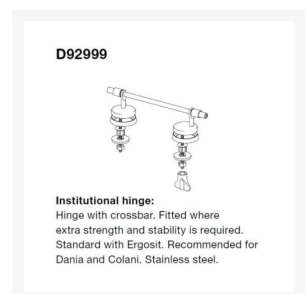

Independent 4 Life

£118.14 Inc. VAT

Pressalit Toilet Seat Colani without Cover, Extra Strong Crossbar Hinge (D92) - White

Product Code: R26000-D92999

Product Images

Mounting – stabilising buffer

Description

Pressalit Colani toilet seat, white in colour. With a curved bowl shaped seat that supports and stabilises the pelvis and is also suitable for children (aged 6+ years) with muscular atrophy.

The raised side edges are easy to hold when the body needs to be stabilised.

Key benefits:

- The curved bowl shape of the seat stabilises the pelvis
- Suitable for children 6-years old and above with muscular atrophy
- Raised side edges, that are easy to hold
- Stabilising buffers prevent lateral movement of the seat
- The D92 extra strong stainless-steel crossbar hinge, for extra strength and stability
- 120 to 170mm hinge centre to centre fixing to WC pan
- Max. vertical load: 250kg
- White - NCS code: S0502-Y

Technical details:

- Hinge hole spacing c/c (mm): 120-170
- Mounting: Bottom mounted
- D92 Institutional hinge, stainless-steel, long bolt (mm): 85
- Seat outside length (mm): 415-450
- Seat outside width (mm): 380
- Aperture size L x W (mm): 285 x 195
- Maximum load (stone / kg): 39.3 / 250
- Weight (kg): 1.957