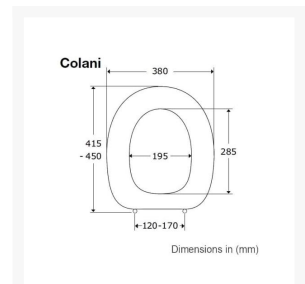

Product Images