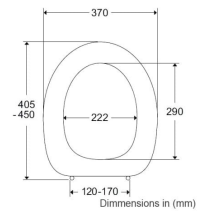

Product Images