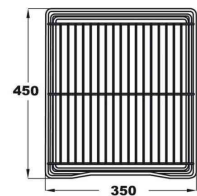

Product Images