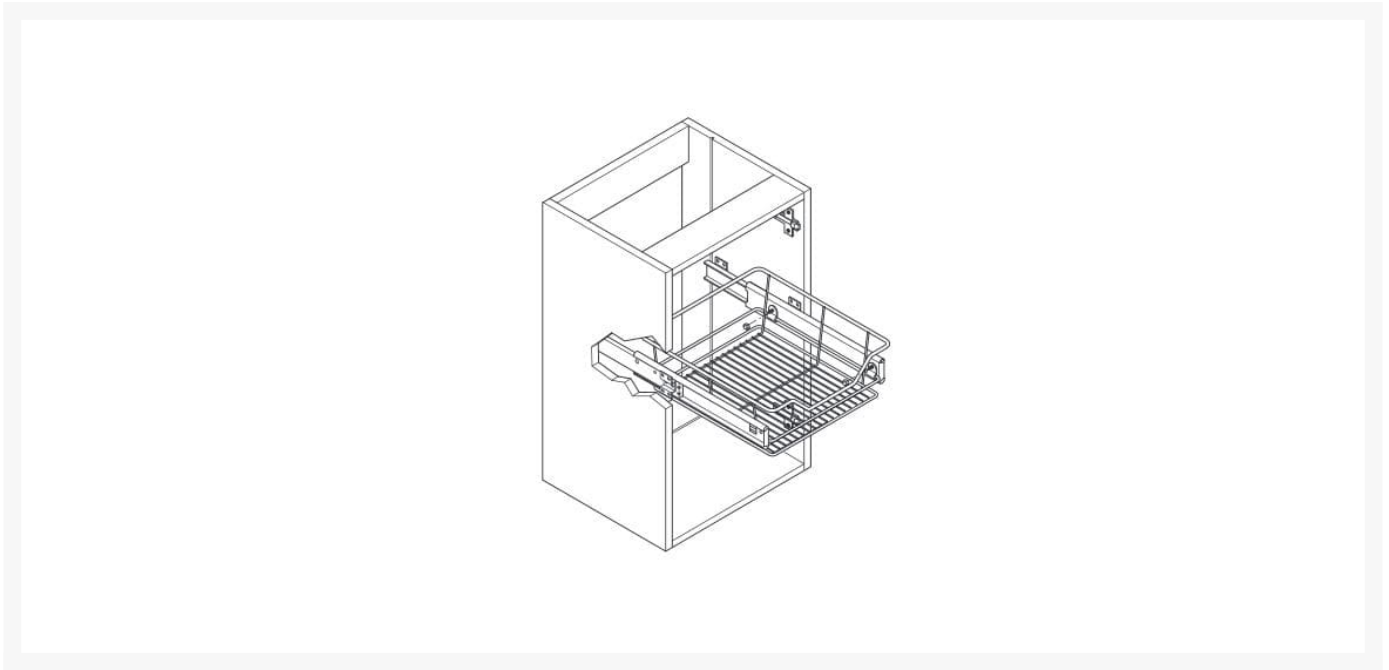

## Product Images

Board thickness	Total no. of spacers to be used on each side of the cabinet
15 mm	2
16 mm	2
18 mm	1
1 mm	1/0

\* See installation instructions for more information

## Description

---

Full extension pull-out basket set by Hafele, allowing easy access to the full contents of a kitchen base unit.

The twin baskets are made from polished linear chrome steel.

The system is suitable for a cabinet of 450 mm width, with a board thickness of 15/16 or 18/19 mm.