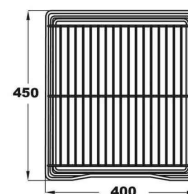

Product Images