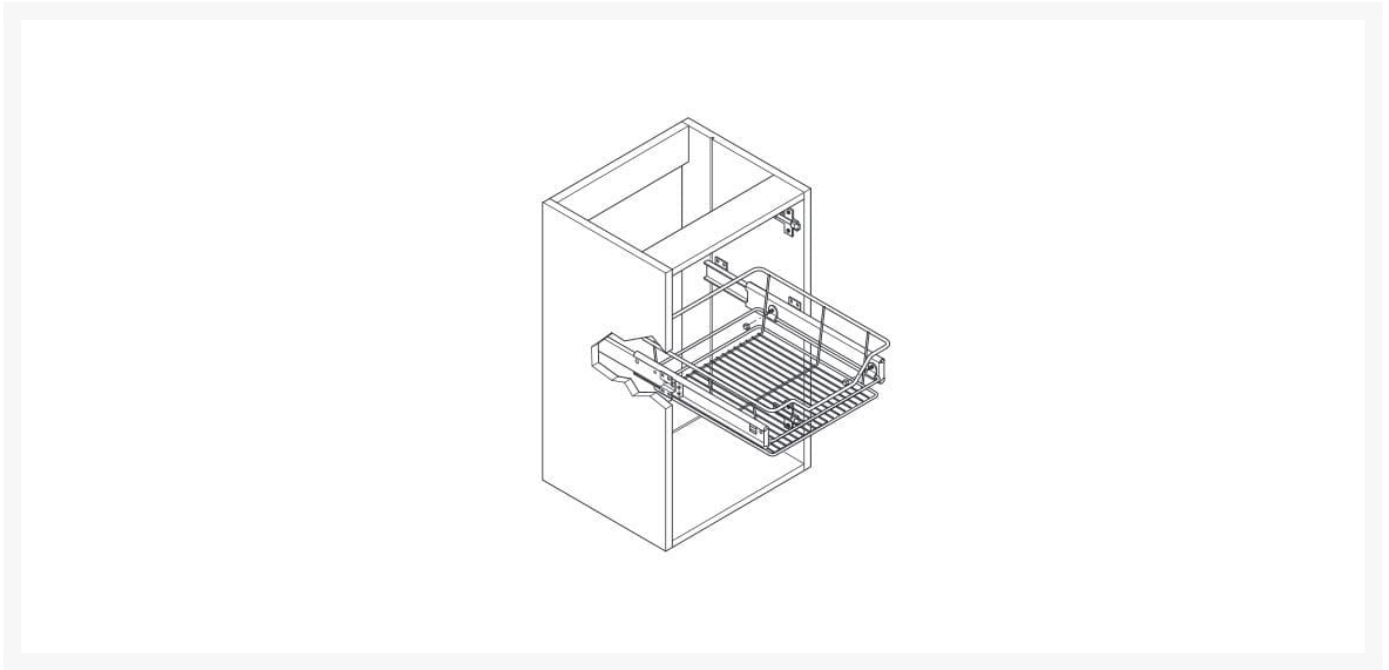

## Product Images

Board thickness	Total no. of spacers to be used on each side of the cabinet
15 mm	2
16 mm	2
18 mm	1
1 mm	1/0

\* See installation instructions for more information

## Description

---

Full extension pull-out basket set by Hafele, allowing easy access to the full contents of a kitchen base unit.

The twin baskets are made from polished linear chrome steel.

The system is suitable for a cabinet of 500 mm width, with a board thickness of 15/16 or 18/19 mm.