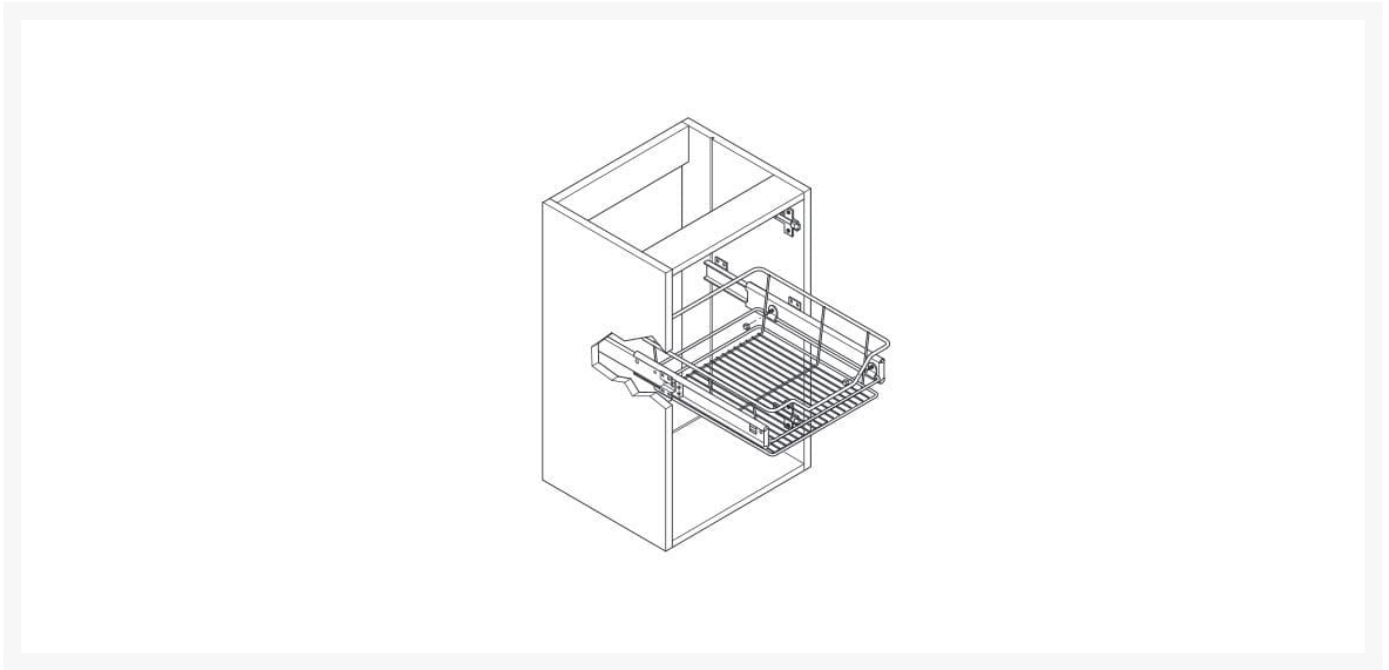

Independent 4 Life

Hafele Pull Out Storage Basket Set, 2x Linear Chrome Wire Baskets, for 600mm Cabinet Width

£79.68 Inc. VAT

Product Code: 4G40885

Product Images

Board thickness	Total no. of spacers to be used on each side of the cabinet
15 mm	2
16 mm	2
18 mm	1
1 mm	1/0

* See installation instructions for more information

Description

Full extension pull-out basket set by Hafele, allowing easy access to the full contents of a kitchen base unit.

The twin baskets are made from polished linear chrome steel.

The system is suitable for a cabinet of 600 mm width, with a board thickness of 15/16 or 18/19 mm.

Includes:

- 2x Storage baskets - polished linear chrome steel
- 2x Pairs of galvanized full extension ball bearing runners
- Fixings, including 8x 2 mm spacers for use with 15/16 mm carcass
- Fixings, including 4x washers for use with 18/19 mm carcass
- Download PDF installation instructions for more information
- Made in the UK

Technical details:

- Max. load per basket (kg): 25
- For base cabinets with a hinged door
- Side mounting
- Screw fixing
- For cabinet width (mm): 600
- Basket width (mm): 500
- Basket height (mm): 140
- Basket depth (mm): 450
- For cabinet board thickness (mm): 15/16 or 18/19