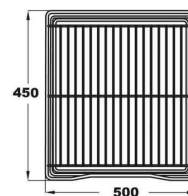

Product Images