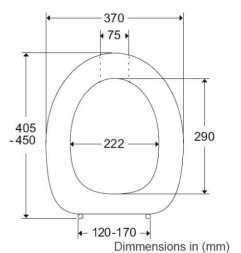

Product Images

D92999

Institutional hinge:
Hinge with crossbar. Fitted where extra strength and stability is required. Standard with Ergosit. Recommended for Dania and Colani. Stainless steel.