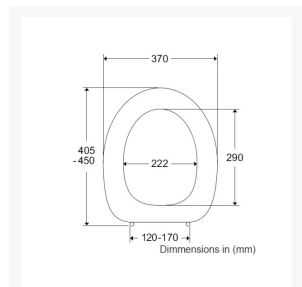

Product Images