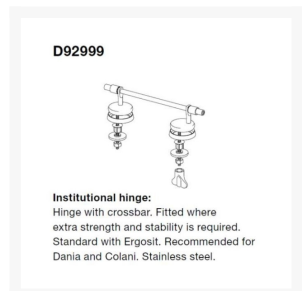

Product Images