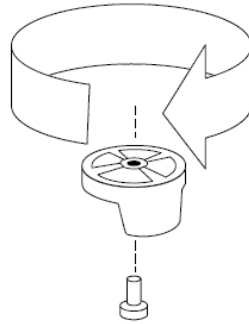

Mounting – stabilising buffer

Description

Pressalit Dania toilet seat with cover, dark blue in colour. An ergonomically designed seat which is suitable for most people.

Sideways transfers are easier as the seat is rather flat. The toilet seat cover is comfortable to sit on and when set upright it provides good support to the back.

Key benefits:

- Flat toilet seat
- Suitable for sideways transfers, with the D92 extra strong crossbar hinge
- The D92 Extra strong stainless-steel crossbar hinge, for extra strength and stability
- Posture support with lid cover
- Comfortable design
- Stabilising buffers prevent lateral movement, especially with side transfers
- Universal fitting for a wide range of toilets, see dimension drawing and PDF installation instructions for more information
- 120 to 170mm hinge centre to centre mounting
- Max. vertical load: 250kg
- Dark Blue - NCS code: S8014-R70B
- Dark Blue - (RAL 5011)

Technical details:

- Hinge hole spacing c/c (mm): 120-170
- Mounting: Bottom mounted
- D92 Institutional hinge, stainless-steel, long bolt (mm): 85
- Seat outside length (mm): 405
- Seat outside width (mm): 370
- Aperture size L x W (mm): 290 x 222
- Maximum load (stone / kg): 39.3 / 250