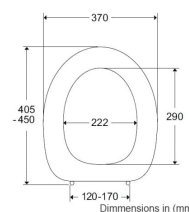

Product Images

D92999