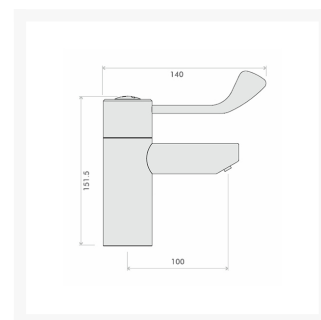

Independent 4 Life

£221.09 Inc. VAT

Inta Intatherm Safe Touch TMV3 Thermostatic Washbasin Mixer Tap, 140mm Lever & Copper Tails (TP6)

Product Code: IT1005CP

Product Images

Description

Thermostatic washbasin monobloc mixer tap with copper tails, with 140mm lever handle.

Displayed in our showroom [click here](#) for more information or to book an appointment.

Key benefits:

- Sequential mixer tap
- Simple smooth operation
- Integral thermostatic mixing valve
- 140mm lever with easy to grip handle
- Copper inlet tails
- Self draining spout
- Doc M compliant