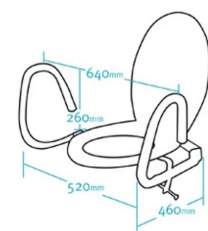

Independent 4 Life

Throne Accessories 3-in-1 Toilet Support Rail

£372.00 Inc. VAT

Product Code: R31PC

Product Images

3-in-1 Rail

- Standard
- Splayed
- Fold-Down

Description

The Throne Accessories 3-in-1 rail is designed to increase the safety and comfort of a range of users with average to larger builds.

It provides support close to the body, enabling the user to lower and rise safely when using the toilet.

Key benefits:

- Toilet surround support with folding support arms
- Securely fixes to the WC pan - suitable for close coupled or low level designs
- One or both arms can be easily folded or removed altogether - increases flexibility of the install for multiple users
- Mild steel construction with white powder coated finish
- Compatible with the Bio-Bidet range of electronic toilet seats, without the need to fit a toilet spacer

Dimensions:

- Width of standard fixed arms (mm): 530
- Width of arms when folded down (mm): 530
- Width of splayed arms (mm): 640
- Height of handles above seat (mm): 260
- Maximum load (kg): 120

Please note: