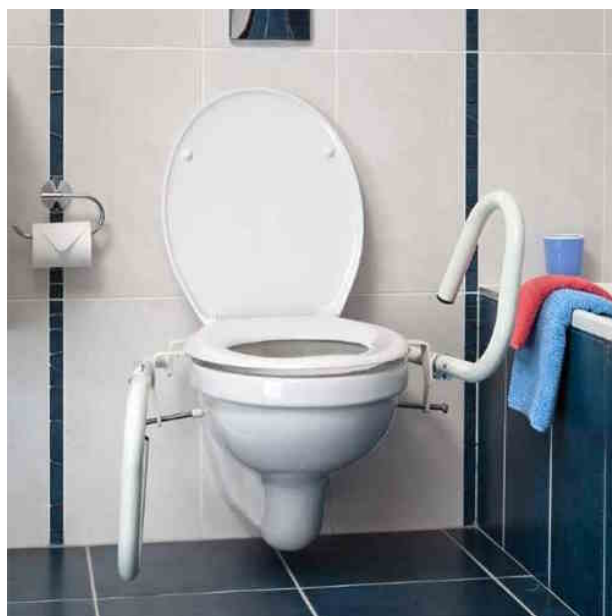

Independent 4 Life

Throne Accessories 3-in-1 Toilet Support Rail

£372.00 Inc. VAT

Product Code: R31PC

Product Images