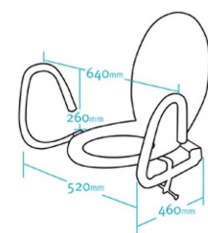

Product Images