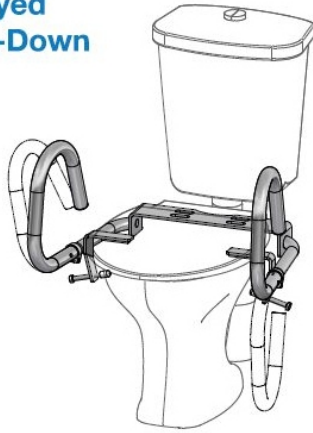

# Throne Accessories 3-in-1 Toilet Support Rail

£372.00 Inc. VAT

Product Code: R31PC

## Description

---

The Throne Accessories 3-in-1 rail is designed to increase the safety and comfort of a range of users with average to larger builds.

It provides support close to the body, enabling the user to lower and rise safely when using the toilet.

### Key benefits:

- Toilet surround support with folding support arms
- Securely fixes to the WC pan - suitable for close coupled or low level designs
- One or both arms can be easily folded or removed altogether - increases flexibility of the install for multiple users
- Mild steel construction with white powder coated finish
- Compatible with the Bio-Bidet range of electronic toilet seats, without the need to fit a toilet spacer

### Dimensions:

- Width of standard fixed arms (mm): 530
- Width of arms when folded down (mm): 530
- Width of splayed arms (mm): 640
- Height of handles above seat (mm): 260
- Maximum load (kg): 120