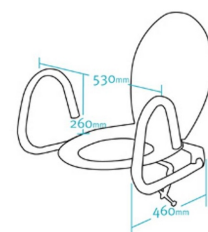

Product Images