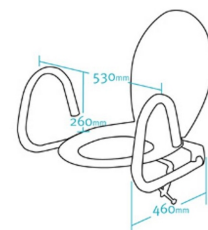

Independent 4 Life

Throne Accessories 3-in-1 Toilet Support Rail

£372.00 Inc. VAT

Product Code: R31PC

Product Images

3-in-1 Rail

- Standard
- Splayed
- Fold-Down

Description

The Throne Accessories 3-in-1 rail is designed to increase the safety and comfort of a range of users with average to larger builds.

It provides support close to the body, enabling the user to lower and rise safely when using the toilet.

Dimensions:

- Width of standard fixed arms (mm): 530
- Width of arms when folded down (mm): 530
- Width of splayed arms (mm): 640
- Height of handles above seat (mm): 260
- Maximum load (kg): 120

Please note: