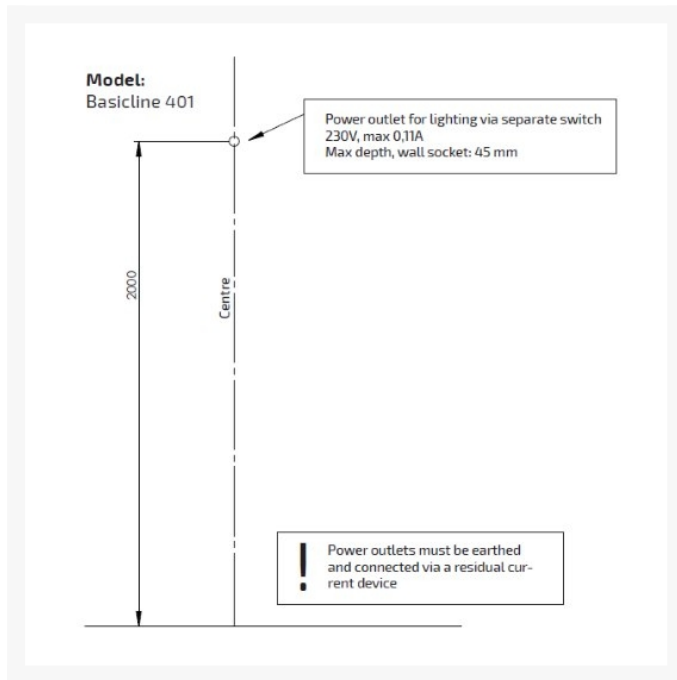

Independent 4 Life

Granberg Basicline 401-1 Manual Height ADJ, Basin Bracket, Mirror, LED Light - White

£970.92 Inc. VAT

Product Code: 401-1

Product Images

Description

The Granberg Basicline 401-1 is a height adjustable bracket mounting for washbasins.

Manually adjustable in 50mm increments, it is ideal for situations where the height is not to be adjusted every day.

The system includes integrated mirror and lighting, which move in tandem with the basin.

Key benefits:

- Height adjustable bracket for basins
- Discreet styling

- Manual - intended for environments where only occasional height adjustment is required
- Provides 250mm of adjustment in 50mm increments, via hooks on back of panel and 2x securing bolts at bottom of panel
- Includes mirror and lighting which moves in tandem with the basin (available separately)

Technical details:

- Width of bracket (mm): 600
- Depth of bracket (mm): 37
- Height adjustment (mm): 250
- Basin centre-to-centre fixings (mm): 280 or 350
- Maximum depth (mm): 600 (for basin available separately)
- Free space below the unit for plumbing connections (available separately)
- Max washbasin load (kg): 40