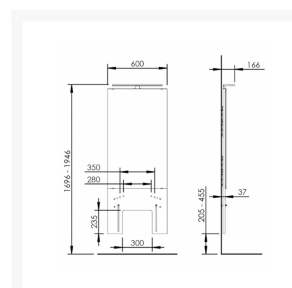

Independent 4 Life

Granberg Basicline 401-1 Manual Height ADJ, Basin Bracket, Mirror, LED Light - White

£970.92 Inc. VAT

Product Code: 401-1

Product Images

Description

The Granberg Basicline 401-1 is a height adjustable bracket mounting for washbasins.

Manually adjustable in 50mm increments, it is ideal for situations where the height is not to be adjusted every day.

The system includes integrated mirror and lighting, which move in tandem with the basin.

Key benefits:

- Height adjustable bracket for basins
- Discreet styling

- Manual - intended for environments where only occasional height adjustment is required
- Provides 250mm of adjustment in 50mm increments, via hooks on back of panel and 2x securing bolts at bottom of panel
- Includes mirror and lighting which moves in tandem with the basin (available separately)

Technical details:

- Width of bracket (mm): 600
- Depth of bracket (mm): 37
- Height adjustment (mm): 250
- Basin centre-to-centre fixings (mm): 280 or 350
- Maximum depth (mm): 600 (for basin available separately)
- Free space below the unit for plumbing connections (available separately)
- Max washbasin load (kg): 40