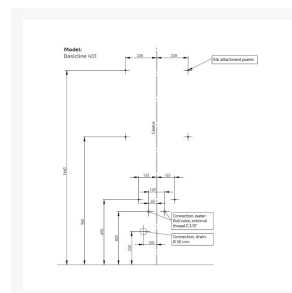

Independent 4 Life

Granberg Basicline 401-1 Manual Height ADJ, Basin Bracket, Mirror, LED Light - White

£970.92 Inc. VAT

Product Code: 401-1

Product Images

Description

The Granberg Basicline 401-1 is a height adjustable bracket mounting for washbasins.

Manually adjustable in 50mm increments, it is ideal for situations where the height is not to be adjusted every day.

The system includes integrated mirror and lighting, which move in tandem with the basin.

Key benefits:

- Height adjustable bracket for basins
- Discreet styling

- Manual - intended for environments where only occasional height adjustment is required
- Provides 250mm of adjustment in 50mm increments, via hooks on back of panel and 2x securing bolts at bottom of panel
- Includes mirror and lighting which moves in tandem with the basin (available separately)

Technical details:

- Width of bracket (mm): 600
- Depth of bracket (mm): 37
- Height adjustment (mm): 250
- Basin centre-to-centre fixings (mm): 280 or 350
- Maximum depth (mm): 600 (for basin available separately)
- Free space below the unit for plumbing connections (available separately)
- Max washbasin load (kg): 40