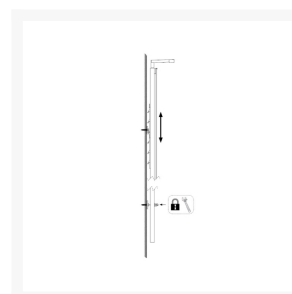

Independent 4 Life

Granberg Basicline 401-1 Manual Height ADJ, Basin Bracket, Mirror, LED Light - White

£970.92 Inc. VAT

Product Code: 401-1

Product Images

Description

The Granberg Basicline 401-1 is a height adjustable bracket mounting for washbasins.

Manually adjustable in 50mm increments, it is ideal for situations where the height is not to be adjusted every day.

The system includes integrated mirror and lighting, which move in tandem with the basin.

Key benefits:

- Height adjustable bracket for basins
- Discreet styling

- Manual - intended for environments where only occasional height adjustment is required
- Provides 250mm of adjustment in 50mm increments, via hooks on back of panel and 2x securing bolts at bottom of panel
- Includes mirror and lighting which moves in tandem with the basin (available separately)

Technical details:

- Width of bracket (mm): 600
- Depth of bracket (mm): 37
- Height adjustment (mm): 250
- Basin centre-to-centre fixings (mm): 280 or 350
- Maximum depth (mm): 600 (for basin available separately)
- Free space below the unit for plumbing connections (available separately)
- Max washbasin load (kg): 40