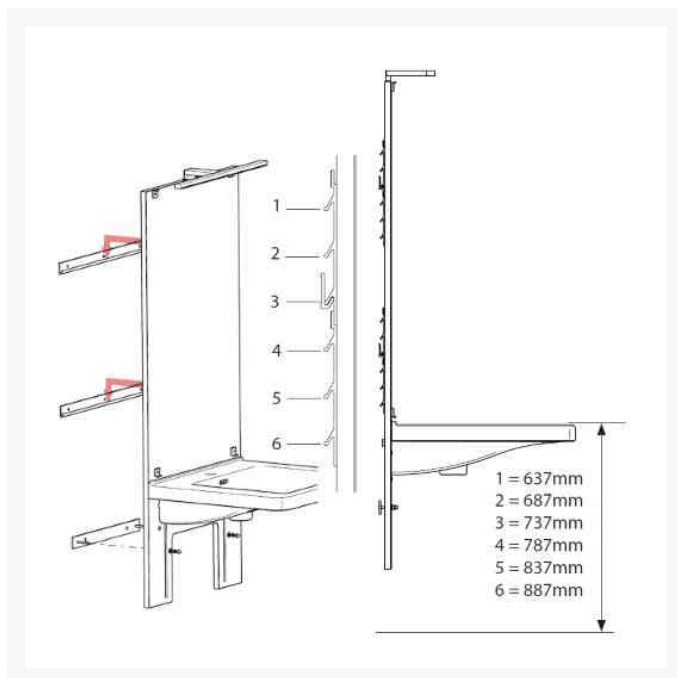

Independent 4 Life

Granberg Basicline 401-1 Manual Height ADJ, Basin Bracket, Mirror, LED Light - White

£970.92 Inc. VAT

Product Code: 401-1

Product Images

Description

The Granberg Basicline 401-1 is a height adjustable bracket mounting for washbasins.

Manually adjustable in 50mm increments, it is ideal for situations where the height is not to be adjusted every day.

The system includes integrated mirror and lighting, which move in tandem with the basin.

Key benefits:

- Height adjustable bracket for basins
- Discreet styling

- Manual - intended for environments where only occasional height adjustment is required
- Provides 250mm of adjustment in 50mm increments, via hooks on back of panel and 2x securing bolts at bottom of panel
- Includes mirror and lighting which moves in tandem with the basin (available separately)

Technical details:

- Width of bracket (mm): 600
- Depth of bracket (mm): 37
- Height adjustment (mm): 250
- Basin centre-to-centre fixings (mm): 280 or 350
- Maximum depth (mm): 600 (for basin available separately)
- Free space below the unit for plumbing connections (available separately)
- Max washbasin load (kg): 40