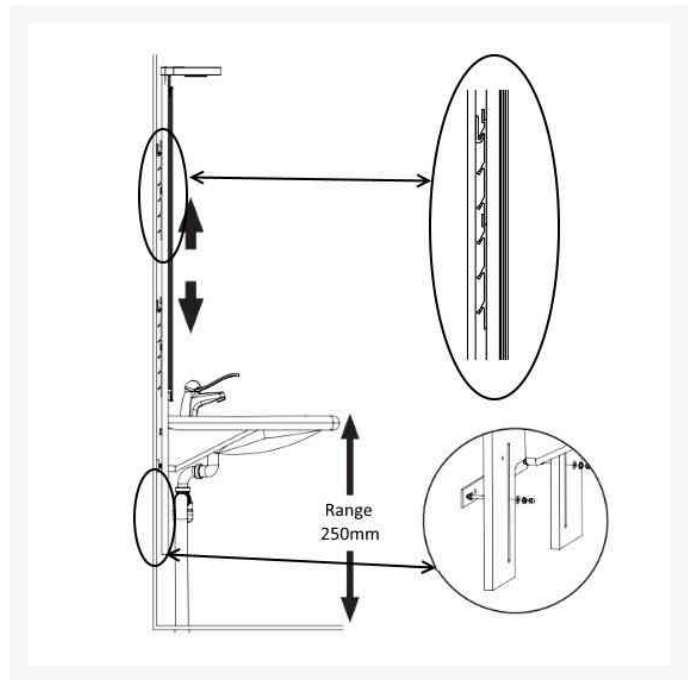

Independent 4 Life

Granberg Basicline 401-1 Manual Height ADJ, Basin Bracket, Mirror, LED Light - White

£970.92 Inc. VAT

Product Code: 401-1

Product Images

Description

The Granberg Basicline 401-1 is a height adjustable bracket mounting for washbasins.

Manually adjustable in 50mm increments, it is ideal for situations where the height is not to be adjusted every day.

The system includes integrated mirror and lighting, which move in tandem with the basin.

Key benefits:

- Height adjustable bracket for basins
- Discreet styling

- Manual - intended for environments where only occasional height adjustment is required
- Provides 250mm of adjustment in 50mm increments, via hooks on back of panel and 2x securing bolts at bottom of panel
- Includes mirror and lighting which moves in tandem with the basin (available separately)

Technical details:

- Width of bracket (mm): 600
- Depth of bracket (mm): 37
- Height adjustment (mm): 250
- Basin centre-to-centre fixings (mm): 280 or 350
- Maximum depth (mm): 600 (for basin available separately)
- Free space below the unit for plumbing connections (available separately)
- Max washbasin load (kg): 40