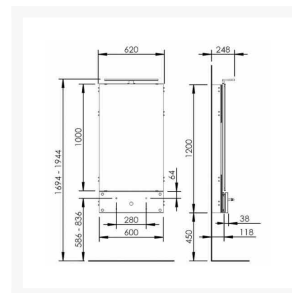

Product Images