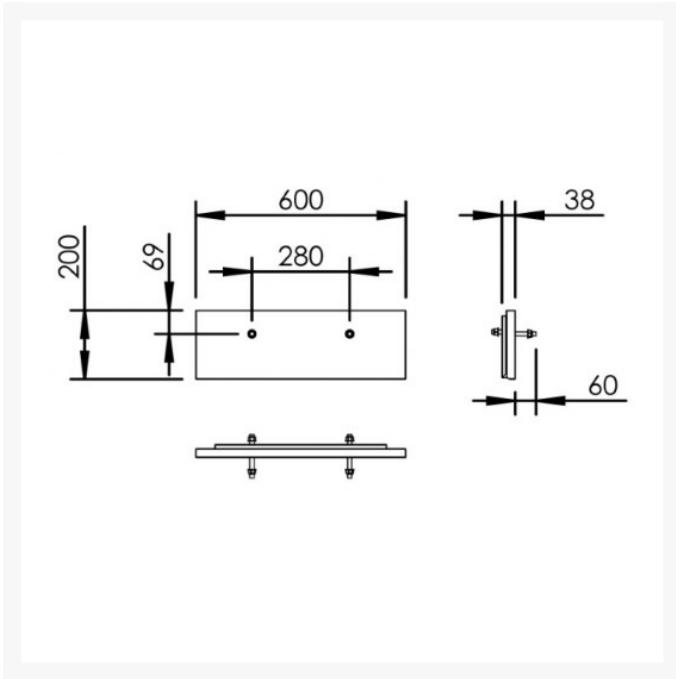

Independent 4 Life

Granberg Basicline 433-1 Electric Washbasin Lift, Safety Stop, Mirror, LED Light - White

£3,421.20 Inc. VAT

Product Code: 433-1

Product Images

Additional Options

Product Code / Optional control upgrade	425-410 / Standard corded hand control	£0.00
	61385 / Handheld remote control (single channel) - Adds Seven to Ten Working Days to Delivery	£337.50

Description

The Granberg Basicline 433-1 is a height adjustable wall bracket for washbasins.

Stylish and discreet, the entire system moves to the required height using the corded hand control, which can be complimented with an optional handheld remote control.

The system includes integrated mirror and lighting, which move in tandem with the washbasin.

It should be completed with a washbasin, tap, flexible hoses and waste (available separately).

Key benefits:

- 250mm wall mounted height adjustable system with mirror and LED light above
- Electric operation by a corded hand control, optional handheld radio control (Product Code: 61385)
- Includes mirror and lighting which move in tandem
- Free space below the unit for plumbing connections
- Includes safety stop switch - prevents the descent of the lift in the event of an obstruction

Compatible washbasins:

- Max weight (kg): 40
- Max width (mm): 600
- Max depth (mm): 600
- Washbasin centre-to-centre fixings (mm): 280

Technical details:

- Width (mm): 620
- Total height when mounted at the recommended height (mm): 1694-1944 (adjustable)
- Overall Depth, including safety stop (mm): 160
- Height adjustment (mm): 250
- Speed (mm / second): 18
- Electrical connection: Mains UK plug for 230 V, max. 1.5A
- Note: If ordering the optional handheld remote control a double plug socket is required
- IP-class: IPX4
- Wired hand controller, IP65 rated, with support hook
- Lifting force (kg): 100