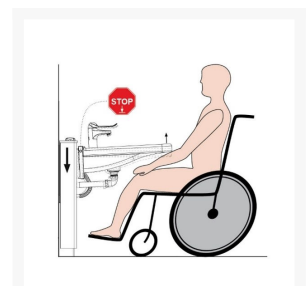

Product Images