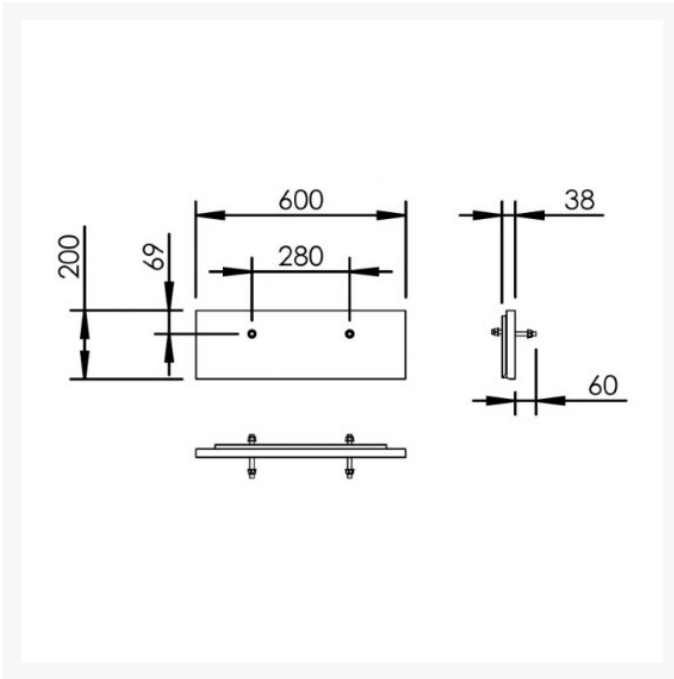

Additional Options

Product Code / Optional control upgrade	425-410 / Standard corded hand control	£0.00
	61385 / Handheld remote control (single channel) - Adds Seven to Ten Working Days to Delivery	£337.50