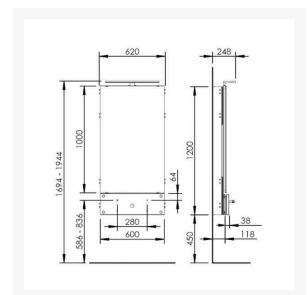

Product Images