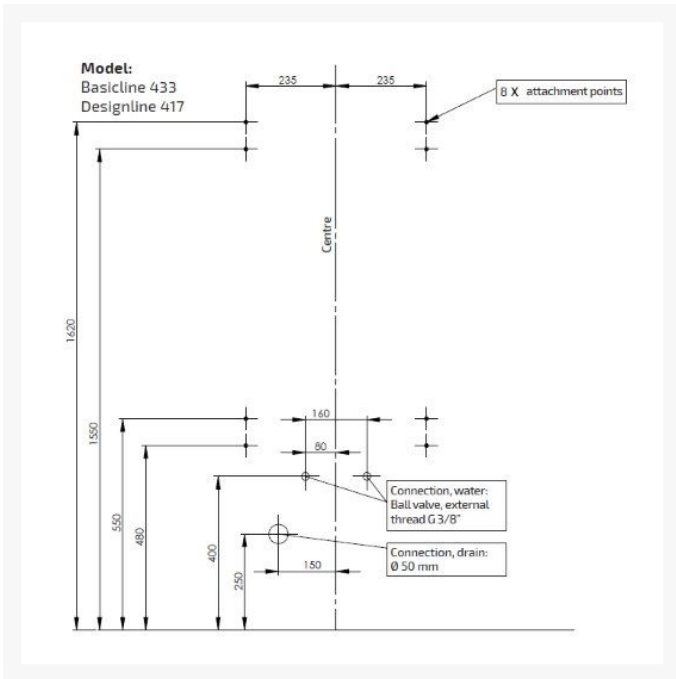

Independent 4 Life

Granberg Basicline 433-1 Electric Washbasin Lift, Safety Stop, Mirror, LED Light - White

£3,421.20 Inc. VAT

Product Code: 433-1

Product Images

Additional Options

Product Code / Optional control upgrade	425-410 / Standard corded hand control	£0.00
	61385 / Handheld remote control (single channel) - Adds Seven to Ten Working Days to Delivery	£337.50

Description

The Granberg Basicline 433-1 is a height adjustable wall bracket for washbasins.

Stylish and discreet, the entire system moves to the required height using the corded hand control, which can be complimented with an optional handheld remote control.

The system includes integrated mirror and lighting, which move in tandem with the washbasin.

It should be completed with a washbasin, tap, flexible hoses and waste (available separately).

Key benefits:

- 250mm wall mounted height adjustable system with mirror and LED light above
- Electric operation by a corded hand control, optional handheld radio control (Product Code: 61385)
- Includes mirror and lighting which move in tandem
- Free space below the unit for plumbing connections
- Includes safety stop switch - prevents the descent of the lift in the event of an obstruction

Compatible washbasins:

- Max weight (kg): 40
- Max width (mm): 600
- Max depth (mm): 600
- Washbasin centre-to-centre fixings (mm): 280

Technical details:

- Width (mm): 620
- Total height when mounted at the recommended height (mm): 1694-1944 (adjustable)
- Overall Depth, including safety stop (mm): 160
- Height adjustment (mm): 250
- Speed (mm / second): 18
- Electrical connection: Mains UK plug for 230 V, max. 1.5A
- Note: If ordering the optional handheld remote control a double plug socket is required
- IP-class: IPX4
- Wired hand controller, IP65 rated, with support hook
- Lifting force (kg): 100