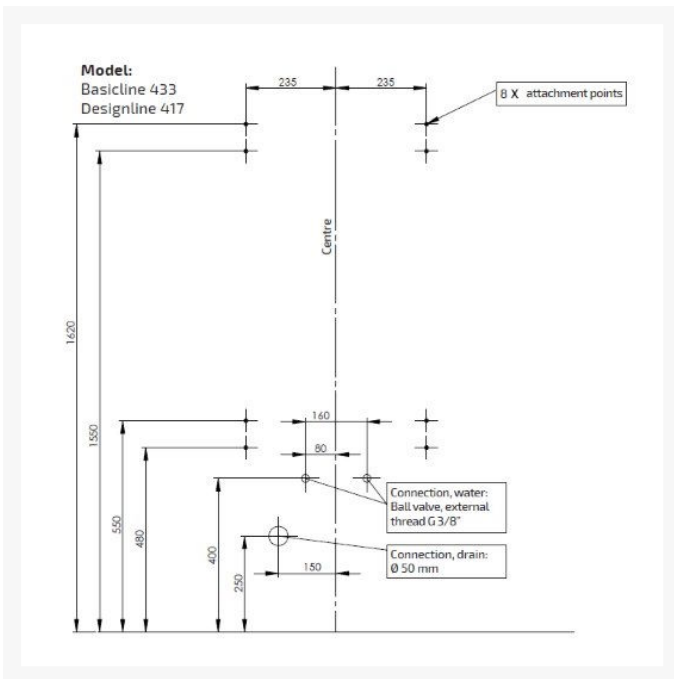

Additional Options

Product Code / Optional control upgrade	425-410 / Standard corded hand control	£0.00
	61385 / Handheld remote control (single channel) - Adds Seven to Ten Working Days to Delivery	£337.50