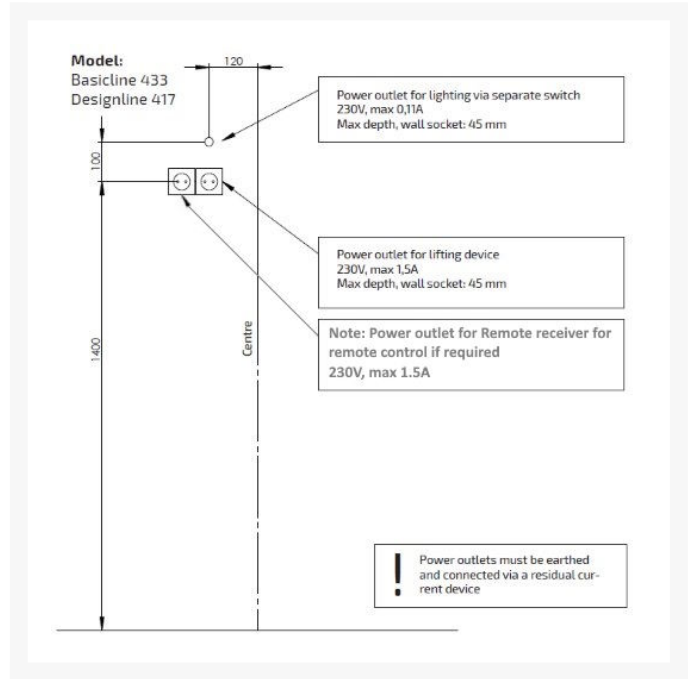

Additional Options

Product Code / Optional control upgrade	425-410 / Standard corded hand control	£0.00
	61385 / Handheld remote control (single channel) - Adds Seven to Ten Working Days to Delivery	£337.50