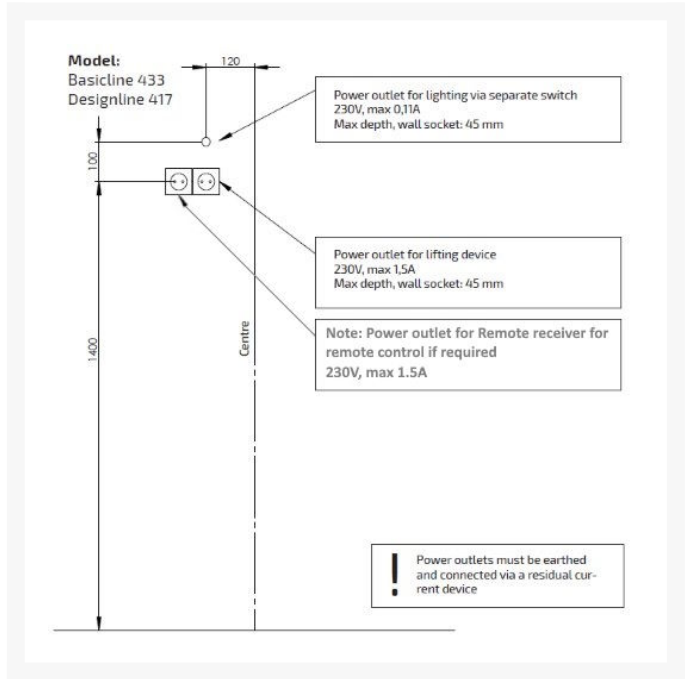

Independent 4 Life

Granberg Basicline 433-1 Electric Washbasin Lift, Safety Stop, Mirror, LED Light - White

£3,421.20 Inc. VAT

Product Code: 433-1

Product Images

Additional Options

Product Code / Optional control upgrade	425-410 / Standard corded hand control	£0.00
	61385 / Handheld remote control (single channel) - Adds Seven to Ten Working Days to Delivery	£337.50

Description

The Granberg Basicline 433-1 is a height adjustable wall bracket for washbasins.

Stylish and discreet, the entire system moves to the required height using the corded hand control, which can be complimented with an optional handheld remote control.

The system includes integrated mirror and lighting, which move in tandem with the washbasin.

It should be completed with a washbasin, tap, flexible hoses and waste (available separately).

Key benefits:

- 250mm wall mounted height adjustable system with mirror and LED light above
- Electric operation by a corded hand control, optional handheld radio control (Product Code: 61385)
- Includes mirror and lighting which move in tandem
- Free space below the unit for plumbing connections
- Includes safety stop switch - prevents the descent of the lift in the event of an obstruction

Compatible washbasins:

- Max weight (kg): 40
- Max width (mm): 600
- Max depth (mm): 600
- Washbasin centre-to-centre fixings (mm): 280

Technical details:

- Width (mm): 620
- Total height when mounted at the recommended height (mm): 1694-1944 (adjustable)
- Overall Depth, including safety stop (mm): 160
- Height adjustment (mm): 250
- Speed (mm / second): 18
- Electrical connection: Mains UK plug for 230 V, max. 1.5A
- Note: If ordering the optional handheld remote control a double plug socket is required
- IP-class: IPX4
- Wired hand controller, IP65 rated, with support hook
- Lifting force (kg): 100