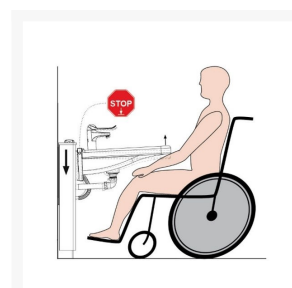

Independent 4 Life

Granberg Basicline 433-1 Electric Washbasin Lift, Safety Stop, Mirror, LED Light - White

£3,421.20 Inc. VAT

Product Code: 433-1

Product Images

Additional Options

Product Code / Optional control upgrade	425-410 / Standard corded hand control	£0.00
	61385 / Handheld remote control (single channel) - Adds Seven to Ten Working Days to Delivery	£337.50

Description

The Granberg Basicline 433-1 is a height adjustable wall bracket for washbasins.

Stylish and discreet, the entire system moves to the required height using the corded hand control, which can be complimented with an optional handheld remote control.

The system includes integrated mirror and lighting, which move in tandem with the washbasin.

It should be completed with a washbasin, tap, flexible hoses and waste (available separately).

Key benefits:

- 250mm wall mounted height adjustable system with mirror and LED light above
- Electric operation by a corded hand control, optional handheld radio control (Product Code: 61385)
- Includes mirror and lighting which move in tandem
- Free space below the unit for plumbing connections
- Includes safety stop switch - prevents the descent of the lift in the event of an obstruction

Compatible washbasins:

- Max weight (kg): 40
- Max width (mm): 600
- Max depth (mm): 600
- Washbasin centre-to-centre fixings (mm): 280

Technical details:

- Width (mm): 620
- Total height when mounted at the recommended height (mm): 1694-1944 (adjustable)
- Overall Depth, including safety stop (mm): 160
- Height adjustment (mm): 250
- Speed (mm / second): 18
- Electrical connection: Mains UK plug for 230 V, max. 1.5A
- Note: If ordering the optional handheld remote control a double plug socket is required
- IP-class: IPX4
- Wired hand controller, IP65 rated, with support hook
- Lifting force (kg): 100