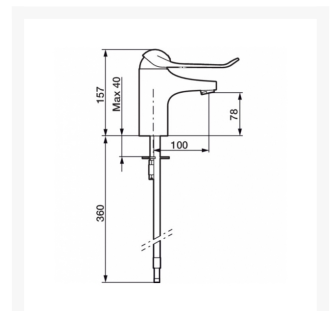

Independent 4 Life

FMM Granberg 425-105 Thermostatic Monobloc Basin Mixer Tap - 150mm Lever

£328.08 Inc. VAT

Product Code: 425-105

Product Images

Description

The Granberg 425-105 is a thermostatic monobloc mixer tap for washbasins.

Features built-in flow and temperature controls.