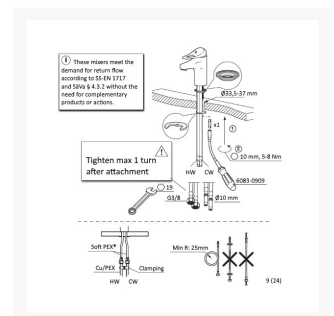

# FMM Granberg 425-105 Thermostatic Monobloc Basin Mixer Tap - 150mm Lever

£328.08 Inc. VAT

Product Code: 425-105

## Description

The Granberg 425-105 is a thermostatic monobloc mixer tap for washbasins.

Features built-in flow and temperature controls.

### Technical details:

- Spout projection (mm): 100
- Tap height (mm): 157
- Lever length (mm): 150
- Soft PEX connecting pipe length (mm): 360mm
- Required mounting hole dia. (mm) 33.5–37
- Max. mounting surface thickness (mm): 40
- Manufactured by FM Mattsson based on the 9000 E Series washbasin taps
- See PDF download for more information