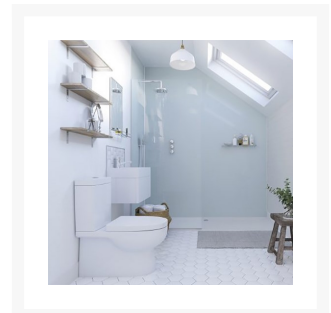

Independent 4 Life

Showerwall Wall Panels - Aqua Ice - Choice of Panel

£101.74 Inc. VAT

Product Code: SW11

Product Images

Product Options

Panel Size (mm) / Side Edges	Price Inc. VAT
579 x 2440 x 10.5 / Proclick	£101.74
1179 x 2440 x 10.5 / Proclick	£185.59
900 x 2440 x 10.5 / Square Cut	£166.84
1200 x 2440 x 10.5 / Square Cut	£175.54

Description

Showerwall is a versatile and easy-to-fit high pressure laminate (HPL) waterproof wall panelling system.

Manufactured from an Exterior Grade MDF core and finished with a high pressure laminate (Laminate). When installed with the installation trims you can create a stylish and modern bathroom or wet room that's tough, hard-wearing, stain-resistant and totally hygienic.

The Proclick panels have been engineered to create a mechanical locking system that provides seamless and almost invisible joints.

This is the Aqua Ice décor from the Showerwall Original Collection (formerly the Mineral Collection), in Varnish style with a Gloss, high shine finish creating a smooth, brilliant appearance.

The Varnish style of panels offer fresh decors for timeless polished walls. For a fresh and modern feel the range offers the cleanest approach and a blank canvas to build your bathroom around, this versatile decor can create the feeling of space even in the smallest of bathrooms.