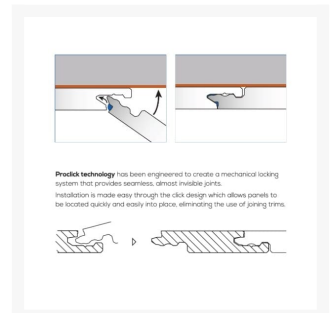

Independent 4 Life

Showerwall Wall Panels - Aqua Ice - Choice of Panel

£101.74 Inc. VAT

Product Code: SW11

Product Images

Product Options

Panel Size (mm) / Side Edges	Price Inc. VAT
579 x 2440 x 10.5 / Proclick	£101.74
1179 x 2440 x 10.5 / Proclick	£185.59
900 x 2440 x 10.5 / Square Cut	£166.84
1200 x 2440 x 10.5 / Square Cut	£175.54

Description

Showerwall is a versatile and easy-to-fit high pressure laminate (HPL) waterproof wall panelling system.

Manufactured from an Exterior Grade MDF core and finished with a high pressure laminate (Laminate). When installed with the installation trims you can create a stylish and modern bathroom or wet room that's tough, hard-wearing, stain-resistant and totally hygienic.

Free samples available - [click here to contact us](#)

Key product benefits:

- Cost-effective
- Showerwall can be fitted by anyone who is DIY competent
- Fast and hassle-free installation, saving money on installation costs compared to tiles
- Simply cut the Showerwall panels to size and fix them to the wall or over existing tiles
- Non-porous, wipe-clean, hygienic surface
- Showerwall has a solid, grout-free surface
- Eliminating hiding places for mould, dirt or germs
- Provides an impressive watertight finish that looks stunning
- Performs impeccably against the rigours of daily life
- A lot less mess and a much faster fit than tiles
- No tiles - negates the use of wet-trades
- Choice of 4x panel sizes in Proclick or Square cut panels
- Please refer to the Showerwall product brochure, installation instructions and videos for more information