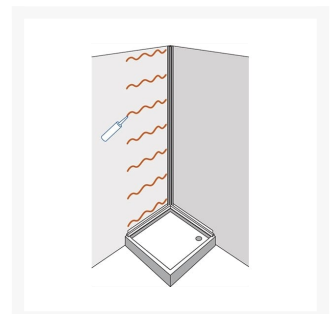

Independent 4 Life

Showerwall Wall Panels - Aqua Ice - Choice of Panel

£101.74 Inc. VAT

Product Code: SW11

Product Images

Product Options

Panel Size (mm) / Side Edges	Price Inc. VAT
579 x 2440 x 10.5 / Proclick	£101.74
1179 x 2440 x 10.5 / Proclick	£185.59
900 x 2440 x 10.5 / Square Cut	£166.84
1200 x 2440 x 10.5 / Square Cut	£175.54

Description

Showerwall is a versatile and easy-to-fit high pressure laminate (HPL) waterproof wall panelling system.

Manufactured from an Exterior Grade MDF core and finished with a high pressure laminate (Laminate). When installed with the installation trims you can create a stylish and modern bathroom or wet room that's tough, hard-wearing, stain-resistant and totally hygienic.