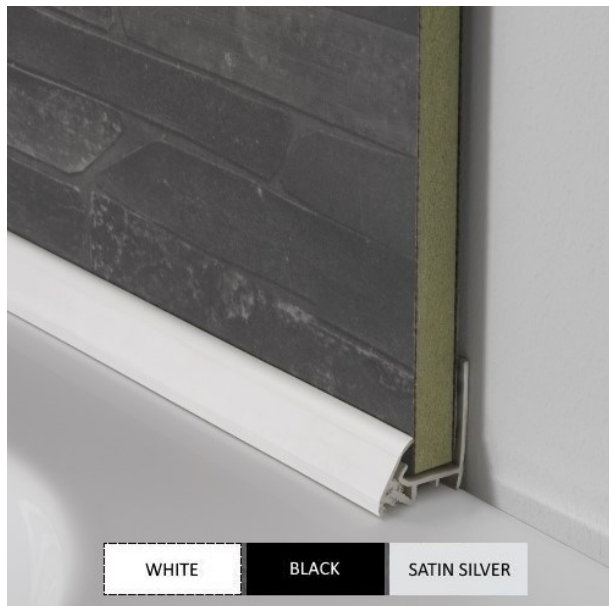

Independent 4 Life

Showerwall Sureseal - 2450mm Length 2 Part Flexible Seal - White, Satin Silver or Black

From: £14.98
To: £15.52
Inc. VAT

Product Code: SHWL-002

Product Images

Recommended Fixings

- Galvanised Slab Nail
  Size: 18mm (3/4")
- Flat Head
  Countersunk Screw
  Size: 18mm (3/4") x No. 6