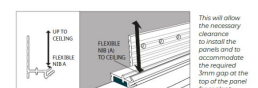

Recommended Fixings

- Galvanised Slab Nail
  Size: 18mm (3/4")
- Flat Head
  Countersunk Screw
  Size: 18mm (3/4") x No. 6