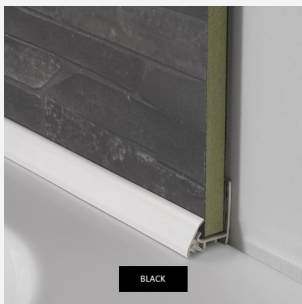

Independent 4 Life

Showerwall Sureseal - 2450mm Length 2 Part Flexible Seal - White, Satin Silver or Black

From: £14.98
To: £15.52
Inc. VAT

Product Code: SHWL-002

Product Images

Recommended Fixings

-  Galvanised Slab Nail
Size: 18mm (3/4")
-  Flat Head
Countersunk Screw
Size: 18mm (3/4") x No. 6

When using Sureseal the height of the panel should be taken from the top of the base trim's flexible nib (A) to the ceiling.

Product Options

Colour

Sureseal 2450mm Length - White

£12.48

Part of the Showerwall panel system, PVC 2-part sealing system, 2450mm in length for installing Showerwall panels around a shower tray or above a bath to form a flexible waterproof joint. White in colour.

Sureseal 2450mm Length - Satin Silver

£12.93

Part of the Showerwall panel system, PVC 2-part sealing system, 2450mm in length for installing Showerwall panels around a shower tray or above a bath to form a flexible waterproof joint. Satin Silver in colour.

Key benefits:

- 1 x 2450mm length
- White coloured inner seal for all trims
- 2 Part enhanced sealing performance - clip on outer cover available in a choice of colours - White, Satin Silver or Black
- 4 Point sealing system