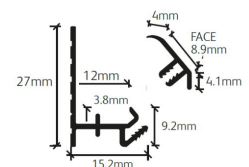

Product Images