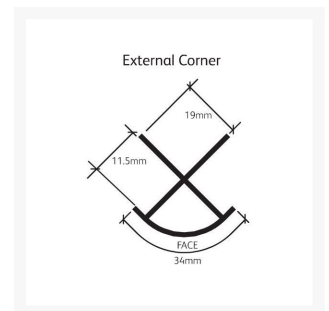

Independent 4 Life

Showerwall External Corner Trim - 2450mm Length - Satin Silver Finish

£25.37 Inc. VAT

Product Code: SHWL-016

Product Images

Description

The External Corner aluminium extrusion with Satin Silver finish for use with the Showerwall range of decorative waterproof panels for shower and bathroom applications.

Use for creating a waterproof 90°C external corner, requires Showerwall Sealant (order separately).

Example of application:

- 1 x External Corner – For joining 2 panels at a corner to create a pipe box cover, with 2 x Internal Corners (order separately)

Technical information:

- 1 x 2450mm length
- Satin Silver finish
- A Mitre box should be used to cut trims
- Once installed – 34mm curved exposed face visible
- Showerwall panels should be installed with Showerwall Sealant – White or Clear (order separately) as per Showerwall Installation instructions.
- Trims protect sharp edges of Showerwall panels and provide a smart decorative finish

Shipping:

- Please note: All Showerwall products trims and panels are subject to a shipping charge, dependant on Postcode which will be calculated at Checkout

Additional Information

Manufacturer	Showerwall
Component	Aluminium External Corner
Trim Colour	Satin Silver