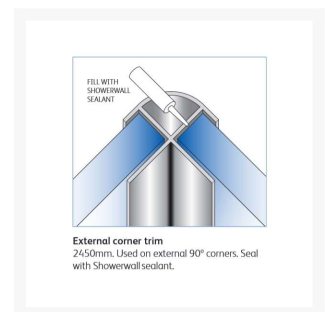

Independent 4 Life

Showerwall External Corner Trim - 2450mm Length - Satin Silver Finish

£25.37 Inc. VAT

Product Code: SHWL-016

Product Images

Description

The External Corner aluminium extrusion with Satin Silver finish for use with the Showerwall range of decorative waterproof panels for shower and bathroom applications.

Use for creating a waterproof 90°C external corner, requires Showerwall Sealant (order separately).

Example of application:

- 1 x External Corner – For joining 2 panels at a corner to create a pipe box cover, with 2 x Internal Corners (order separately)

Technical information:

- 1 x 2450mm length
- Satin Silver finish
- A Mitre box should be used to cut trims
- Once installed – 34mm curved exposed face visible
- Showerwall panels should be installed with Showerwall Sealant – White or Clear (order separately) as per Showerwall Installation instructions.
- Trims protect sharp edges of Showerwall panels and provide a smart decorative finish