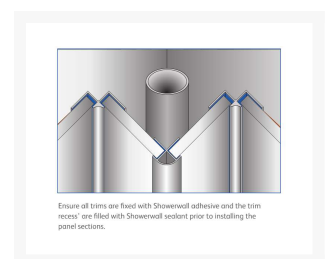

Independent 4 Life

Showerwall External Corner Trim - 2450mm Length - Satin Silver Finish

£25.37 Inc. VAT

Product Code: SHWL-016

Product Images

Description

The External Corner aluminium extrusion with Satin Silver finish for use with the Showerwall range of decorative waterproof panels for shower and bathroom applications.

Use for creating a waterproof 90°C external corner, requires Showerwall Sealant (order separately).

Example of application:

- 1 x External Corner – For joining 2 panels at a corner to create a pipe box cover, with 2 x Internal Corners (order separately)

Technical information:

- 1 x 2450mm length
- Satin Silver finish
- A Mitre box should be used to cut trims
- Once installed – 34mm curved exposed face visible
- Showerwall panels should be installed with Showerwall Sealant – White or Clear (order separately) as per Showerwall Installation instructions.
- Trims protect sharp edges of Showerwall panels and provide a smart decorative finish