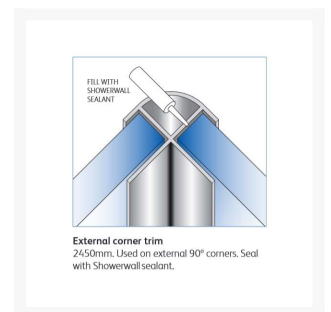

Independent 4 Life

Showerwall External Corner Trim - 2450mm Length - Satin Silver Finish

£25.37 Inc. VAT

Product Code: SHWL-016

Product Images

Description

The External Corner aluminium extrusion with Satin Silver finish for use with the Showerwall range of decorative waterproof panels for shower and bathroom applications.

Use for creating a waterproof 90°C external corner, requires Showerwall Sealant (order separately).

Example of application:

- 1 x External Corner – For joining 2 panels at a corner to create a pipe box cover, with 2 x Internal Corners (order separately)

Technical information:

- 1 x 2450mm length
- Satin Silver finish
- A Mitre box should be used to cut trims
- Once installed – 34mm curved exposed face visible
- Showerwall panels should be installed with Showerwall Sealant – White or Clear (order separately) as per Showerwall Installation instructions.
- Trims protect sharp edges of Showerwall panels and provide a smart decorative finish