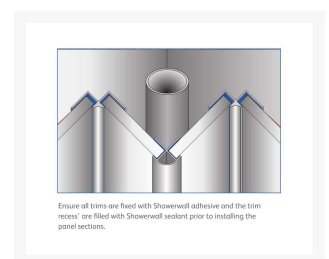

Independent 4 Life

Showerwall External Corner Trim - 2450mm Length - Satin Silver Finish

£25.37 Inc. VAT

Product Code: SHWL-016

Product Images

Description

The External Corner aluminium extrusion with Satin Silver finish for use with the Showerwall range of decorative waterproof panels for shower and bathroom applications.

Use for creating a waterproof 90°C external corner, requires Showerwall Sealant (order separately).

Example of application:

- 1 x External Corner – For joining 2 panels at a corner to create a pipe box cover, with 2 x Internal Corners (order separately)

Technical information:

- 1 x 2450mm length
- Satin Silver finish
- A Mitre box should be used to cut trims
- Once installed – 34mm curved exposed face visible
- Showerwall panels should be installed with Showerwall Sealant – White or Clear (order separately) as per Showerwall Installation instructions.
- Trims protect sharp edges of Showerwall panels and provide a smart decorative finish