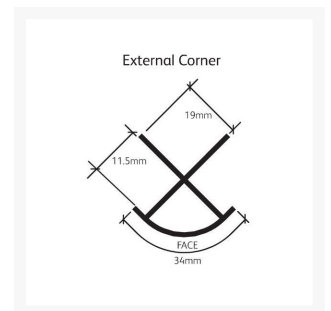

Independent 4 Life

Showerwall External Corner Trim - 2450mm Length - Satin Silver Finish

£25.37 Inc. VAT

Product Code: SHWL-016

Product Images

Description

The External Corner aluminium extrusion with Satin Silver finish for use with the Showerwall range of decorative waterproof panels for shower and bathroom applications.

Use for creating a waterproof 90°C external corner, requires Showerwall Sealant (order separately).

Example of application:

- 1 x External Corner – For joining 2 panels at a corner to create a pipe box cover, with 2 x Internal Corners (order separately)

Technical information:

- 1 x 2450mm length
- Satin Silver finish
- A Mitre box should be used to cut trims
- Once installed – 34mm curved exposed face visible
- Showerwall panels should be installed with Showerwall Sealant – White or Clear (order separately) as per Showerwall Installation instructions.
- Trims protect sharp edges of Showerwall panels and provide a smart decorative finish

Shipping:

- Please note: All Showerwall products trims and panels are subject to a shipping charge, dependant on Postcode which will be calculated at Checkout

Additional Information

Manufacturer	Showerwall
Component	Aluminium External Corner
Trim Colour	Satin Silver