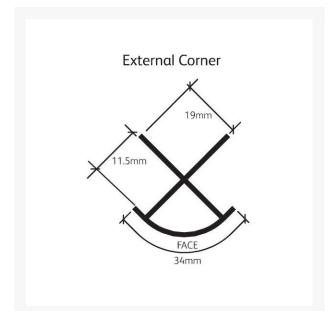

Independent 4 Life

Showerwall External Corner Trim - 2450mm Length - Bright Silver Finish

£52.80 Inc. VAT

Product Code: SHWL-015

Product Images

Description

The External Corner aluminium extrusion with Bright Silver finish for use with the Showerwall range of decorative waterproof panels for shower and bathroom applications.

Use for creating a waterproof 90°C external corner, requires Showerwall Sealant (order separately).

Example of application:

- 1 x External Corner – For joining 2 panels at a corner to create a pipe box cover, with 2 x Internal Corners (order separately)

- 1 x 2450mm length
- Bright Silver finish
- A Mitre box should be used to cut trims
- Once installed – 34mm curved exposed face visible
- Showerwall panels should be installed with Showerwall Sealant – White or Clear (order separately) as per Showerwall Installation instructions.
- Trims protect sharp edges of Showerwall panels and provide a smart decorative finish

Shipping:

- Please note: All Showerwall products trims and panels are subject to a shipping charge, dependant on Postcode which will be calculated at Checkout

Additional Information

Manufacturer	Showerwall
Component	Aluminium External Corner
Trim Colour	Bright Silver