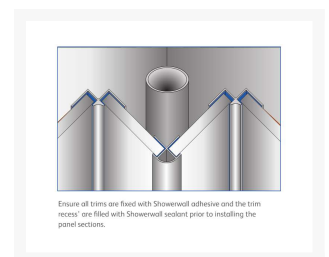

Independent 4 Life

Showerwall External Corner Trim - 2450mm Length - Bright Silver Finish

£52.09 Inc. VAT

Product Code: SHWL-015

Product Images

Description

The External Corner aluminium extrusion with Bright Silver finish for use with the Showerwall range of decorative waterproof panels for shower and bathroom applications.

Use for creating a waterproof 90°C external corner, requires Showerwall Sealant (order separately).

Example of application:

- 1 x External Corner – For joining 2 panels at a corner to create a pipe box cover, with 2 x Internal Corners (order separately)

- 1 x 2450mm length
- Bright Silver finish
- A Mitre box should be used to cut trims
- Once installed – 34mm curved exposed face visible
- Showerwall panels should be installed with Showerwall Sealant – White or Clear (order separately) as per Showerwall Installation instructions.
- Trims protect sharp edges of Showerwall panels and provide a smart decorative finish