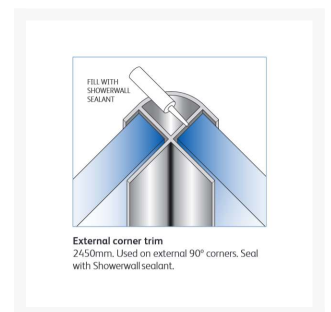

Independent 4 Life

Showerwall External Corner Trim - 2450mm Length - Bright Silver Finish

£52.80 Inc. VAT

Product Code: SHWL-015

Product Images

Description

The External Corner aluminium extrusion with Bright Silver finish for use with the Showerwall range of decorative waterproof panels for shower and bathroom applications.

Use for creating a waterproof 90°C external corner, requires Showerwall Sealant (order separately).

Example of application:

- 1 x External Corner – For joining 2 panels at a corner to create a pipe box cover, with 2 x Internal Corners (order separately)

- 1 x 2450mm length
- Bright Silver finish
- A Mitre box should be used to cut trims
- Once installed – 34mm curved exposed face visible
- Showerwall panels should be installed with Showerwall Sealant – White or Clear (order separately) as per Showerwall Installation instructions.
- Trims protect sharp edges of Showerwall panels and provide a smart decorative finish