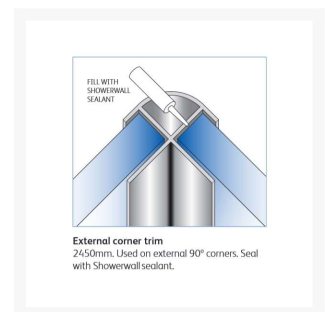

Independent 4 Life

Showerwall External Corner Trim - 2450mm Length - Bright Silver Finish

£52.09 Inc. VAT

Product Code: SHWL-015

Product Images

Description

The External Corner aluminium extrusion with Bright Silver finish for use with the Showerwall range of decorative waterproof panels for shower and bathroom applications.

Use for creating a waterproof 90°C external corner, requires Showerwall Sealant (order separately).

Example of application:

- 1 x External Corner – For joining 2 panels at a corner to create a pipe box cover, with 2 x Internal Corners (order separately)

- 1 x 2450mm length
- Bright Silver finish
- A Mitre box should be used to cut trims
- Once installed – 34mm curved exposed face visible
- Showerwall panels should be installed with Showerwall Sealant – White or Clear (order separately) as per Showerwall Installation instructions.
- Trims protect sharp edges of Showerwall panels and provide a smart decorative finish