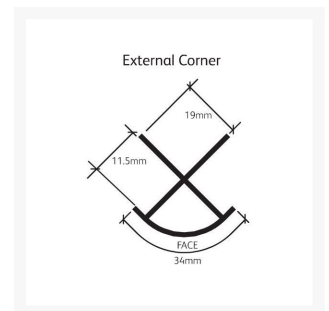

Independent 4 Life

Showerwall External Corner Trim - 2450mm Length - Bright Silver Finish

£52.09 Inc. VAT

Product Code: SHWL-015

Product Images

Description

The External Corner aluminium extrusion with Bright Silver finish for use with the Showerwall range of decorative waterproof panels for shower and bathroom applications.

Use for creating a waterproof 90°C external corner, requires Showerwall Sealant (order separately).

Example of application:

- 1 x External Corner – For joining 2 panels at a corner to create a pipe box cover, with 2 x Internal Corners (order separately)

- 1 x 2450mm length
- Bright Silver finish
- A Mitre box should be used to cut trims
- Once installed – 34mm curved exposed face visible
- Showerwall panels should be installed with Showerwall Sealant – White or Clear (order separately) as per Showerwall Installation instructions.
- Trims protect sharp edges of Showerwall panels and provide a smart decorative finish

Shipping:

- Please note: All Showerwall products trims and panels are subject to a shipping charge, dependant on Postcode which will be calculated at Checkout

Additional Information

Manufacturer	Showerwall
Component	Aluminium External Corner
Trim Colour	Bright Silver