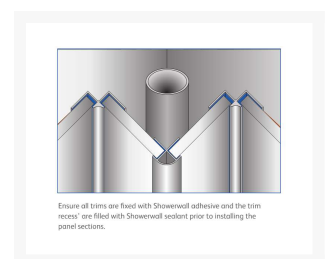

Independent 4 Life

Showerwall External Corner Trim - 2450mm Length - Bright Silver Finish

£52.80 Inc. VAT

Product Code: SHWL-015

Product Images

Description

The External Corner aluminium extrusion with Bright Silver finish for use with the Showerwall range of decorative waterproof panels for shower and bathroom applications.

Use for creating a waterproof 90°C external corner, requires Showerwall Sealant (order separately).

Example of application:

- 1 x External Corner – For joining 2 panels at a corner to create a pipe box cover, with 2 x Internal Corners (order separately)

- 1 x 2450mm length
- Bright Silver finish
- A Mitre box should be used to cut trims
- Once installed – 34mm curved exposed face visible
- Showerwall panels should be installed with Showerwall Sealant – White or Clear (order separately) as per Showerwall Installation instructions.
- Trims protect sharp edges of Showerwall panels and provide a smart decorative finish