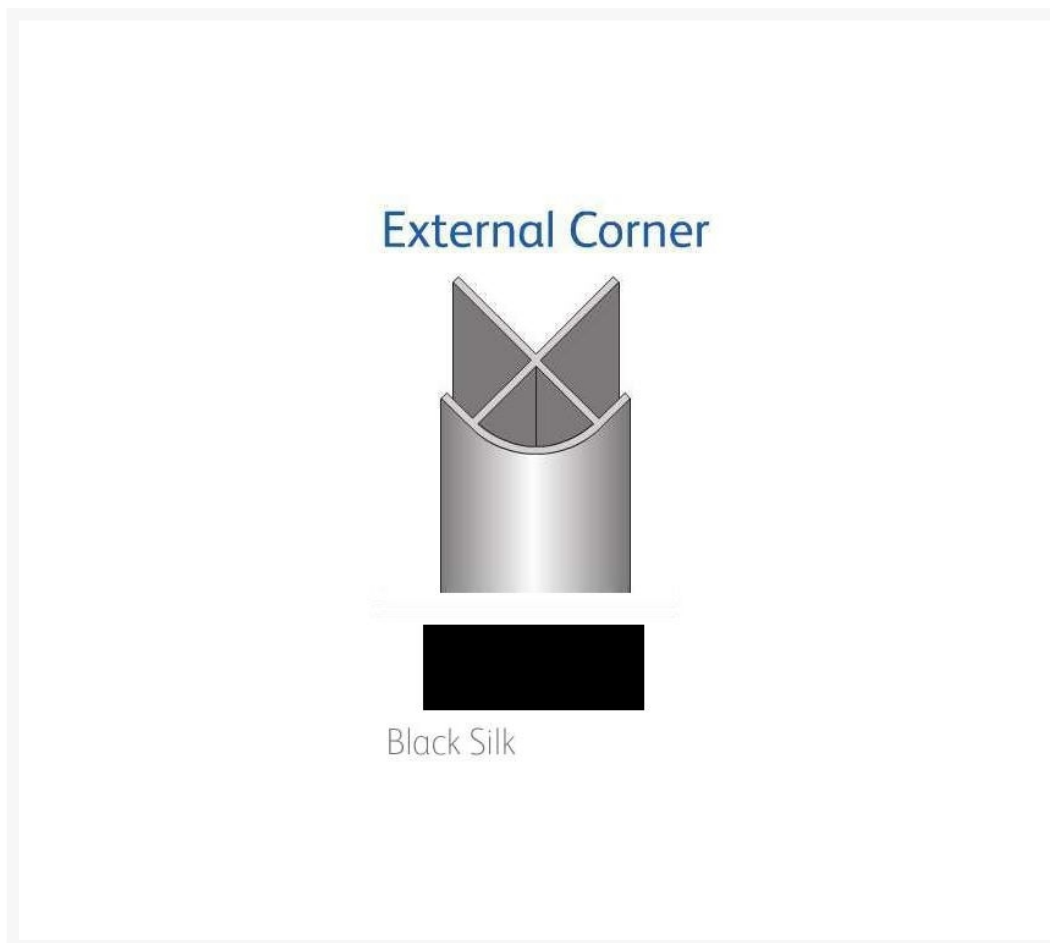

Independent 4 Life

Showerwall External Corner Trim - 2450mm Length - Black Silk Finish

£39.60 Inc. VAT

Product Code: SHWL-014

Product Images

Description

The External Corner aluminium extrusion with Black Silk finish for use with the Showerwall range of decorative waterproof panels for shower and bathroom applications.

Use for creating a waterproof 90°C external corner, requires Showerwall Sealant (order separately).

Example of application:

- 1 x External Corner – For joining 2 panels at a corner to create a pipe box cover, with 2 x Internal Corners (order separately)

Technical information:

- 1 x 2450mm length
- Black Silk finish
- A Mitre box should be used to cut trims
- Once installed – 34mm curved exposed face visible
- Showerwall panels should be installed with Showerwall Sealant – White or Clear (order separately) as per Showerwall Installation instructions.
- Trims protect sharp edges of Showerwall panels and provide a smart decorative finish