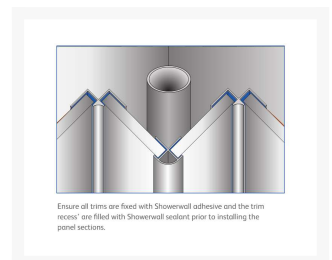

Independent 4 Life

Showerwall External Corner Trim - 2450mm Length - Black Silk Finish

£39.60 Inc. VAT

Product Code: SHWL-014

Product Images

Description

The External Corner aluminium extrusion with Black Silk finish for use with the Showerwall range of decorative waterproof panels for shower and bathroom applications.

Use for creating a waterproof 90°C external corner, requires Showerwall Sealant (order separately).

Example of application:

- 1 x External Corner – For joining 2 panels at a corner to create a pipe box cover, with 2 x Internal Corners (order separately)

Technical information:

- 1 x 2450mm length
- Black Silk finish
- A Mitre box should be used to cut trims
- Once installed – 34mm curved exposed face visible
- Showerwall panels should be installed with Showerwall Sealant – White or Clear (order separately) as per Showerwall Installation instructions.
- Trims protect sharp edges of Showerwall panels and provide a smart decorative finish