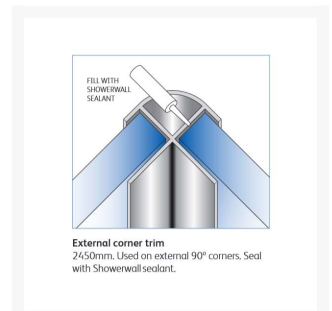

Independent 4 Life

Showerwall External Corner Trim - 2450mm Length - Black Silk Finish

£39.60 Inc. VAT

Product Code: SHWL-014

Product Images

Description

The External Corner aluminium extrusion with Black Silk finish for use with the Showerwall range of decorative waterproof panels for shower and bathroom applications.

Use for creating a waterproof 90°C external corner, requires Showerwall Sealant (order separately).

Example of application:

- 1 x External Corner – For joining 2 panels at a corner to create a pipe box cover, with 2 x Internal Corners (order separately)

Technical information:

- 1 x 2450mm length
- Black Silk finish
- A Mitre box should be used to cut trims
- Once installed – 34mm curved exposed face visible
- Showerwall panels should be installed with Showerwall Sealant – White or Clear (order separately) as per Showerwall Installation instructions.
- Trims protect sharp edges of Showerwall panels and provide a smart decorative finish

Shipping:

- Please note: All Showerwall products trims and panels are subject to a shipping charge, dependant on Postcode which will be calculated at Checkout

Additional Information

Manufacturer	Showerwall
Component	Aluminium External Corner
Trim Colour	Black Silk