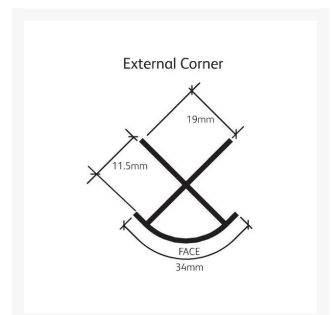

Independent 4 Life

Showerwall External Corner Trim - 2450mm Length - Black Silk Finish

£39.60 Inc. VAT

Product Code: SHWL-014

Product Images

Description

The External Corner aluminium extrusion with Black Silk finish for use with the Showerwall range of decorative waterproof panels for shower and bathroom applications.

Use for creating a waterproof 90°C external corner, requires Showerwall Sealant (order separately).

Example of application:

- 1 x External Corner – For joining 2 panels at a corner to create a pipe box cover, with 2 x Internal Corners (order separately)

Technical information:

- 1 x 2450mm length
- Black Silk finish
- A Mitre box should be used to cut trims
- Once installed – 34mm curved exposed face visible
- Showerwall panels should be installed with Showerwall Sealant – White or Clear (order separately) as per Showerwall Installation instructions.
- Trims protect sharp edges of Showerwall panels and provide a smart decorative finish