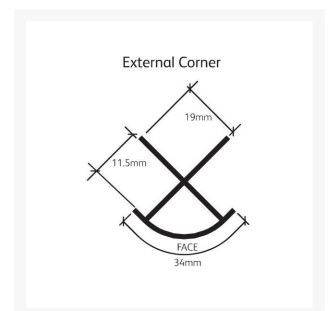

Independent 4 Life

Showerwall External Corner Trim - 2450mm Length - Antique Gold Finish

£45.41 Inc. VAT

Product Code: SHWL-013

Product Images

Description

The External Corner aluminium extrusion with Antique Gold finish for use with the Showerwall range of decorative waterproof panels for shower and bathroom applications.

Use for creating a waterproof 90°C external corner, requires Showerwall Sealant (order separately).

Example of application:

- 1x External Corner – For joining 2 panels at a corner to create a pipe box cover, with 2 x Internal Corners (order separately)

Technical information:

- 1x 2450mm length
- Antique Gold finish
- A Mitre box should be used to cut trims
- Once installed – 34mm curved exposed face visible
- Showerwall panels should be installed with Showerwall Sealant – White or Clear (order separately) as per Showerwall Installation instructions.
- Trims protect sharp edges of Showerwall panels and provide a smart decorative finish