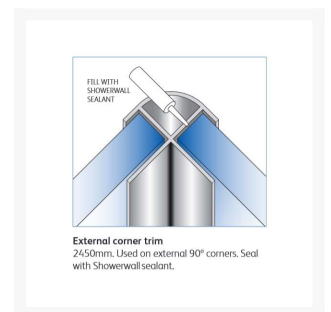

Independent 4 Life

Showerwall External Corner Trim - 2450mm Length - Antique Gold Finish

£45.41 Inc. VAT

Product Code: SHWL-013

Product Images

Description

The External Corner aluminium extrusion with Antique Gold finish for use with the Showerwall range of decorative waterproof panels for shower and bathroom applications.

Use for creating a waterproof 90°C external corner, requires Showerwall Sealant (order separately).

Example of application:

- 1x External Corner – For joining 2 panels at a corner to create a pipe box cover, with 2 x Internal Corners (order separately)

Technical information:

- 1x 2450mm length
- Antique Gold finish
- A Mitre box should be used to cut trims
- Once installed – 34mm curved exposed face visible
- Showerwall panels should be installed with Showerwall Sealant – White or Clear (order separately) as per Showerwall Installation instructions.
- Trims protect sharp edges of Showerwall panels and provide a smart decorative finish