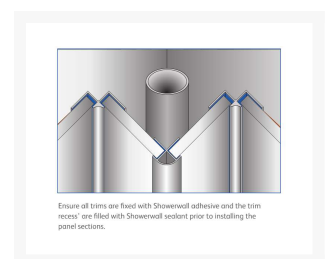

Independent 4 Life

Showerwall External Corner Trim - 2450mm Length - Antique Gold Finish

£45.41 Inc. VAT

Product Code: SHWL-013

Product Images

Description

The External Corner aluminium extrusion with Antique Gold finish for use with the Showerwall range of decorative waterproof panels for shower and bathroom applications.

Use for creating a waterproof 90°C external corner, requires Showerwall Sealant (order separately).

Example of application:

- 1x External Corner – For joining 2 panels at a corner to create a pipe box cover, with 2 x Internal Corners (order separately)

Technical information:

- 1x 2450mm length
- Antique Gold finish
- A Mitre box should be used to cut trims
- Once installed – 34mm curved exposed face visible
- Showerwall panels should be installed with Showerwall Sealant – White or Clear (order separately) as per Showerwall Installation instructions.
- Trims protect sharp edges of Showerwall panels and provide a smart decorative finish