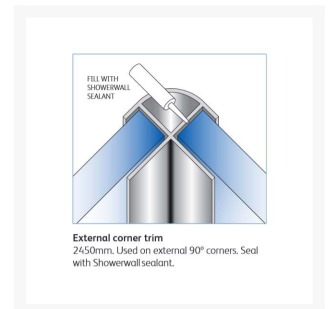

Product Images