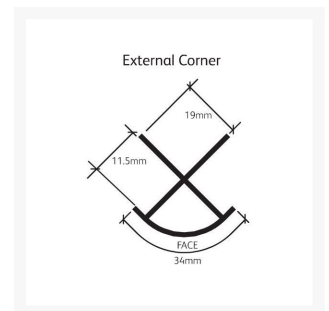

Product Images