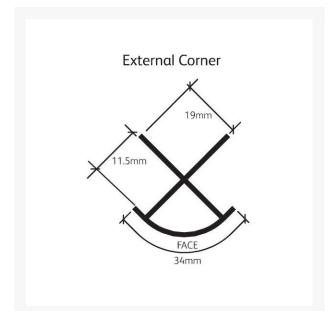

Independent 4 Life

Showerwall External Corner Trim - 2450mm Length - White Gloss Finish

£27.71 Inc. VAT

Product Code: SHWL-017

Product Images

Description

The External Corner aluminium extrusion with White Gloss finish for use with the Showerwall range of decorative waterproof panels for shower and bathroom applications.

Use for creating a waterproof 90°C external corner, requires Showerwall Sealant (order separately).

Example of application:

- 1 x External Corner – For joining 2 panels at a corner to create a pipe box cover, with 2 x Internal Corners (order separately)

Technical information:

- 1 x 2450mm length
- White Gloss finish
- A Mitre box should be used to cut trims
- Once installed – 34mm curved exposed face visible
- Showerwall panels should be installed with Showerwall Sealant – White or Clear (order separately) as per Showerwall Installation instructions.
- Trims protect sharp edges of Showerwall panels and provide a smart decorative finish

- Please note: All Showerwall products trims and panels are subject to a shipping charge, dependant on Postcode which will be calculated at Checkout

Additional Information

Manufacturer	Showerwall
Component	Aluminium External Corner
Trim Colour	White Gloss