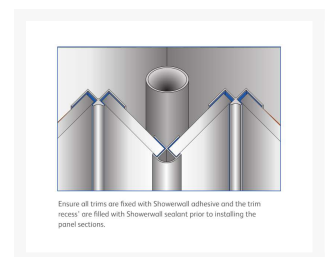

Independent 4 Life

Showerwall External Corner Trim - 2450mm Length - White Gloss Finish

£27.71 Inc. VAT

Product Code: SHWL-017

Product Images

Description

The External Corner aluminium extrusion with White Gloss finish for use with the Showerwall range of decorative waterproof panels for shower and bathroom applications.

Use for creating a waterproof 90°C external corner, requires Showerwall Sealant (order separately).

Example of application:

- 1 x External Corner – For joining 2 panels at a corner to create a pipe box cover, with 2 x Internal Corners (order separately)

Technical information:

- 1 x 2450mm length
- White Gloss finish
- A Mitre box should be used to cut trims
- Once installed – 34mm curved exposed face visible
- Showerwall panels should be installed with Showerwall Sealant – White or Clear (order separately) as per Showerwall Installation instructions.
- Trims protect sharp edges of Showerwall panels and provide a smart decorative finish