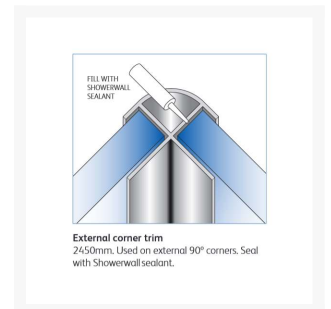

Independent 4 Life

Showerwall External Corner Trim - 2450mm Length - White Gloss Finish

£27.71 Inc. VAT

Product Code: SHWL-017

Product Images

Description

The External Corner aluminium extrusion with White Gloss finish for use with the Showerwall range of decorative waterproof panels for shower and bathroom applications.

Use for creating a waterproof 90°C external corner, requires Showerwall Sealant (order separately).

Example of application:

- 1 x External Corner – For joining 2 panels at a corner to create a pipe box cover, with 2 x Internal Corners (order separately)

Technical information:

- 1 x 2450mm length
- White Gloss finish
- A Mitre box should be used to cut trims
- Once installed – 34mm curved exposed face visible
- Showerwall panels should be installed with Showerwall Sealant – White or Clear (order separately) as per Showerwall Installation instructions.
- Trims protect sharp edges of Showerwall panels and provide a smart decorative finish

- Please note: All Showerwall products trims and panels are subject to a shipping charge, dependant on Postcode which will be calculated at Checkout

Additional Information

Manufacturer	Showerwall
Component	Aluminium External Corner
Trim Colour	White Gloss