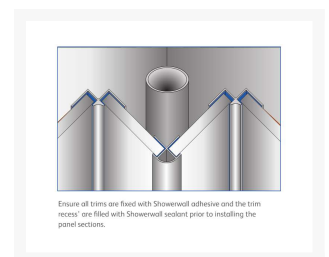

Product Images