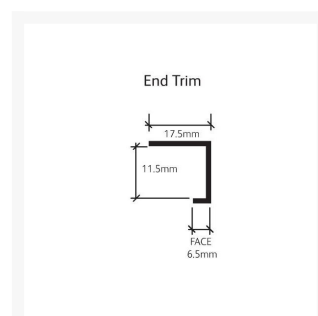

Independent 4 Life

Showerwall End Trim - 2450mm Length - Antique Gold Finish

£24.00 Inc. VAT

Product Code: SHWL-008

Product Images

Description

Finishing end cap trim for fixing to the vertical end of Showerwall panels.

Examples of application:

- 2x End Trims for completing a 2 sided or 3 sided corner shower system

Technical information:

- 1x 2450mm length
- Aluminium extrusion
- Antique Gold finish
- A Mitre box should be used to cut trims
- Once installed – 6.5mm exposed face visible on side profile and 14mm end profile.
- Showerwall panels should be installed with Showerwall Sealant – White or Clear (order separately) as per Showerwall Installation instructions.
- Trims protect sharp edges of Showerwall panels and provide a smart decorative finish