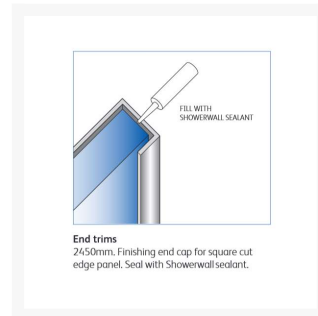

Independent 4 Life

Showerwall End Trim - 2450mm Length - Antique Gold Finish

£24.00 Inc. VAT

Product Code: SHWL-008

Product Images

Description

Finishing end cap trim for fixing to the vertical end of Showerwall panels.

Aluminium extrusion with Antique Gold finish for use with the Showerwall range of decorative waterproof panels for shower and bathroom applications.

The End Trim requires Showerwall Sealant (order separately).

Examples of application:

- 2x End Trims for completing a 2 sided or 3 sided corner shower system

Technical information:

- 1x 2450mm length
- Aluminium extrusion
- Antique Gold finish
- A Mitre box should be used to cut trims
- Once installed – 6.5mm exposed face visible on side profile and 14mm end profile.
- Showerwall panels should be installed with Showerwall Sealant – White or Clear (order separately) as per Showerwall Installation instructions.
- Trims protect sharp edges of Showerwall panels and provide a smart decorative finish