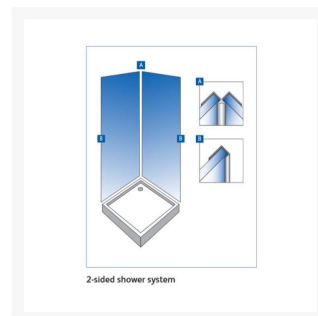

Independent 4 Life

Showerwall End Trim - 2450mm Length - Antique Gold Finish

£24.00 Inc. VAT

Product Code: SHWL-008

Product Images

Description

Finishing end cap trim for fixing to the vertical end of Showerwall panels.

Examples of application:

- 2x End Trims for completing a 2 sided or 3 sided corner shower system

Technical information:

- 1x 2450mm length
- Aluminium extrusion
- Antique Gold finish
- A Mitre box should be used to cut trims
- Once installed – 6.5mm exposed face visible on side profile and 14mm end profile.
- Showerwall panels should be installed with Showerwall Sealant – White or Clear (order separately) as per Showerwall Installation instructions.
- Trims protect sharp edges of Showerwall panels and provide a smart decorative finish