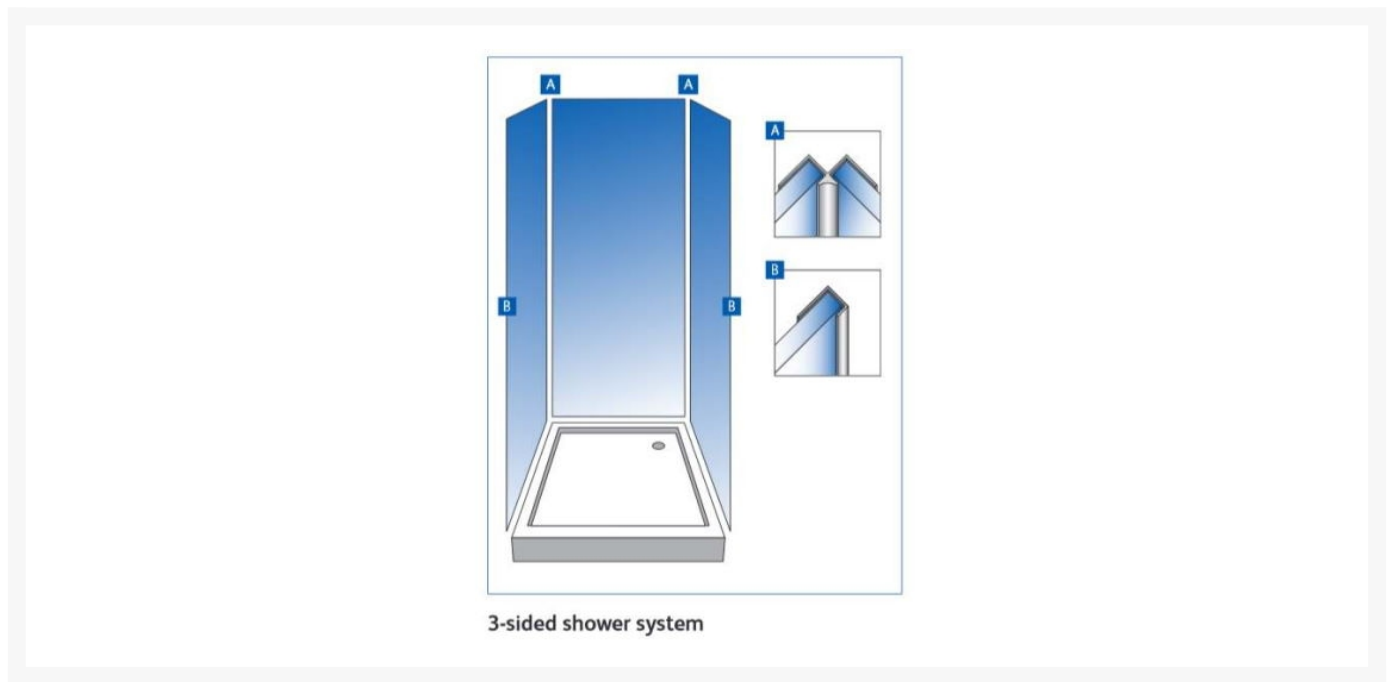

Independent 4 Life

Showerwall End Trim - 2450mm Length - Antique Gold Finish

£24.00 Inc. VAT

Product Code: SHWL-008

Product Images

Description

Finishing end cap trim for fixing to the vertical end of Showerwall panels.

Aluminium extrusion with Antique Gold finish for use with the Showerwall range of decorative waterproof panels for shower and bathroom applications.

The End Trim requires Showerwall Sealant (order separately).

Examples of application:

- 2x End Trims for completing a 2 sided or 3 sided corner shower system

Technical information:

- 1x 2450mm length
- Aluminium extrusion
- Antique Gold finish
- A Mitre box should be used to cut trims
- Once installed – 6.5mm exposed face visible on side profile and 14mm end profile.
- Showerwall panels should be installed with Showerwall Sealant – White or Clear (order separately) as per Showerwall Installation instructions.
- Trims protect sharp edges of Showerwall panels and provide a smart decorative finish