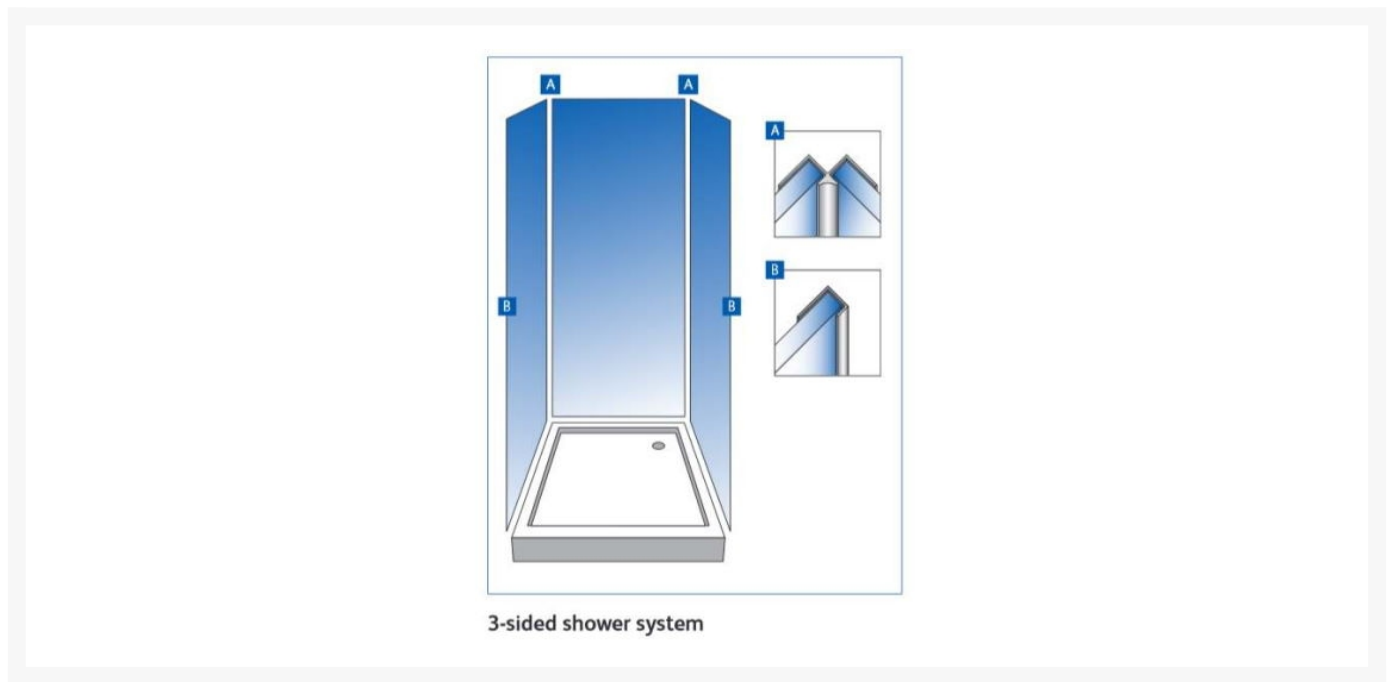

Independent 4 Life

Showerwall End Trim - 2450mm Length - Black Silk Finish

£25.20 Inc. VAT

Product Code: SHWL-009

Product Images

Description

Finishing end cap trim for fixing to the vertical end of Showerwall panels.

Aluminium extrusion with Black Silk finish for use with the Showerwall range of decorative waterproof panels for shower and bathroom applications.

The End Trim requires Showerwall Sealant (order separately).

Examples of application:

- 2 x End Trims for completing a 2 sided or 3 sided corner shower system

Technical information:

- 1x 2450mm length
- Aluminium extrusion
- Black Silk finish
- A Mitre box should be used to cut trims
- Once installed – 6.5mm exposed face visible on side profile and 14mm end profile.
- Showerwall panels should be installed with Showerwall Sealant – White or Clear (order separately) as per Showerwall Installation instructions.
- Trims protect sharp edges of Showerwall panels and provide a smart decorative finish