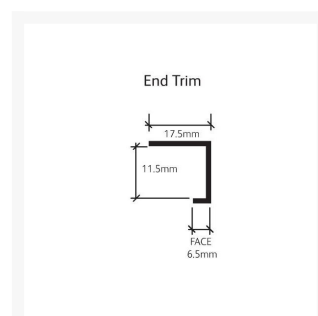

Independent 4 Life

Showerwall End Trim - 2450mm Length - Black Silk Finish

£25.20 Inc. VAT

Product Code: SHWL-009

Product Images

Description

Finishing end cap trim for fixing to the vertical end of Showerwall panels.

Examples of application:

- 2 x End Trims for completing a 2 sided or 3 sided corner shower system

Technical information:

- 1x 2450mm length
- Aluminium extrusion
- Black Silk finish
- A Mitre box should be used to cut trims
- Once installed – 6.5mm exposed face visible on side profile and 14mm end profile.
- Showerwall panels should be installed with Showerwall Sealant – White or Clear (order separately) as per Showerwall Installation instructions.
- Trims protect sharp edges of Showerwall panels and provide a smart decorative finish