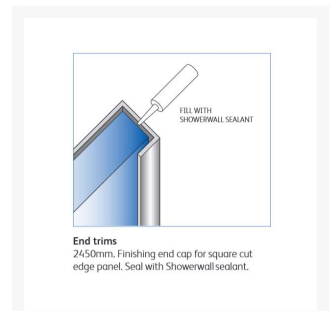

Independent 4 Life

Showerwall End Trim - 2450mm Length - Black Silk Finish

£24.24 Inc. VAT

Product Code: SHWL-009

Product Images

Description

Finishing end cap trim for fixing to the vertical end of Showerwall panels.

Aluminium extrusion with Black Silk finish for use with the Showerwall range of decorative waterproof panels for shower and bathroom applications.

The End Trim requires Showerwall Sealant (order separately).

Examples of application:

- 2 x End Trims for completing a 2 sided or 3 sided corner shower system

Technical information:

- 1x 2450mm length
- Aluminium extrusion
- Black Silk finish
- A Mitre box should be used to cut trims
- Once installed – 6.5mm exposed face visible on side profile and 14mm end profile.
- Showerwall panels should be installed with Showerwall Sealant – White or Clear (order separately) as per Showerwall Installation instructions.
- Trims protect sharp edges of Showerwall panels and provide a smart decorative finish