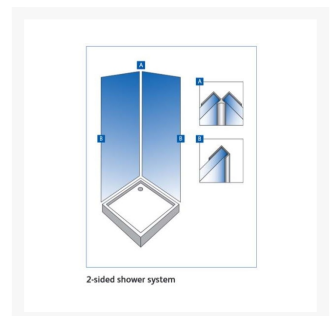

Independent 4 Life

Showerwall End Trim - 2450mm Length - Black Silk Finish

£24.24 Inc. VAT

Product Code: SHWL-009

Product Images

Description

Finishing end cap trim for fixing to the vertical end of Showerwall panels.

Aluminium extrusion with Black Silk finish for use with the Showerwall range of decorative waterproof panels for shower and bathroom applications.

The End Trim requires Showerwall Sealant (order separately).

Examples of application:

- 2 x End Trims for completing a 2 sided or 3 sided corner shower system

Technical information:

- 1x 2450mm length
- Aluminium extrusion
- Black Silk finish
- A Mitre box should be used to cut trims
- Once installed – 6.5mm exposed face visible on side profile and 14mm end profile.
- Showerwall panels should be installed with Showerwall Sealant – White or Clear (order separately) as per Showerwall Installation instructions.
- Trims protect sharp edges of Showerwall panels and provide a smart decorative finish