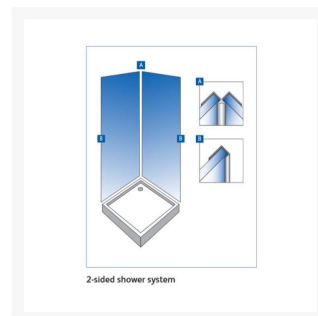

Independent 4 Life

Showerwall End Trim - 2450mm Length - Black Silk Finish

£25.20 Inc. VAT

Product Code: SHWL-009

Product Images

Description

Finishing end cap trim for fixing to the vertical end of Showerwall panels.

Aluminium extrusion with Black Silk finish for use with the Showerwall range of decorative waterproof panels for shower and bathroom applications.

The End Trim requires Showerwall Sealant (order separately).

Examples of application:

- 2 x End Trims for completing a 2 sided or 3 sided corner shower system

Technical information:

- 1x 2450mm length
- Aluminium extrusion
- Black Silk finish
- A Mitre box should be used to cut trims
- Once installed – 6.5mm exposed face visible on side profile and 14mm end profile.
- Showerwall panels should be installed with Showerwall Sealant – White or Clear (order separately) as per Showerwall Installation instructions.
- Trims protect sharp edges of Showerwall panels and provide a smart decorative finish