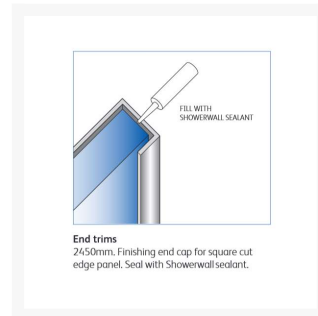

Independent 4 Life

Showerwall End Trim - 2450mm Length - Black Silk Finish

£25.20 Inc. VAT

Product Code: SHWL-009

Product Images

Description

Finishing end cap trim for fixing to the vertical end of Showerwall panels.

Aluminium extrusion with Black Silk finish for use with the Showerwall range of decorative waterproof panels for shower and bathroom applications.

The End Trim requires Showerwall Sealant (order separately).

Examples of application:

- 2 x End Trims for completing a 2 sided or 3 sided corner shower system

Technical information:

- 1x 2450mm length
- Aluminium extrusion
- Black Silk finish
- A Mitre box should be used to cut trims
- Once installed – 6.5mm exposed face visible on side profile and 14mm end profile.
- Showerwall panels should be installed with Showerwall Sealant – White or Clear (order separately) as per Showerwall Installation instructions.
- Trims protect sharp edges of Showerwall panels and provide a smart decorative finish