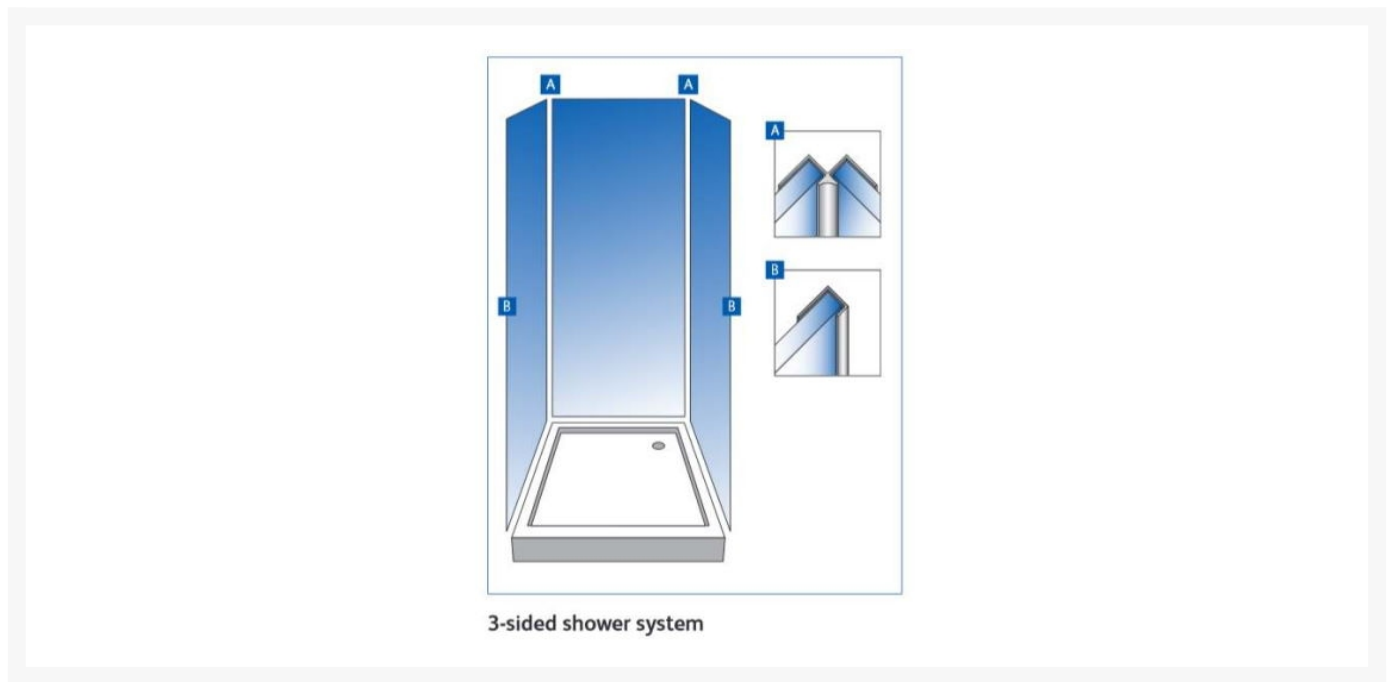

Independent 4 Life

Showerwall End Trim - 2450mm Length - Black Silk Finish

£24.24 Inc. VAT

Product Code: SHWL-009

Product Images

Description

Finishing end cap trim for fixing to the vertical end of Showerwall panels.

Aluminium extrusion with Black Silk finish for use with the Showerwall range of decorative waterproof panels for shower and bathroom applications.

The End Trim requires Showerwall Sealant (order separately).

Examples of application:

- 2 x End Trims for completing a 2 sided or 3 sided corner shower system

Technical information:

- 1x 2450mm length
- Aluminium extrusion
- Black Silk finish
- A Mitre box should be used to cut trims
- Once installed – 6.5mm exposed face visible on side profile and 14mm end profile.
- Showerwall panels should be installed with Showerwall Sealant – White or Clear (order separately) as per Showerwall Installation instructions.
- Trims protect sharp edges of Showerwall panels and provide a smart decorative finish