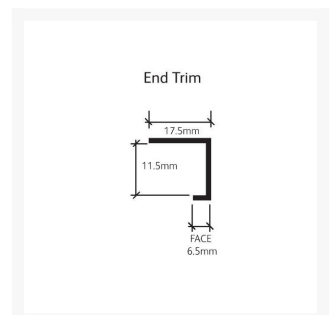

Independent 4 Life

Showerwall End Trim - 2450mm Length - Black Silk Finish

£24.24 Inc. VAT

Product Code: SHWL-009

Product Images

Description

Finishing end cap trim for fixing to the vertical end of Showerwall panels.

Examples of application:

- 2 x End Trims for completing a 2 sided or 3 sided corner shower system

Technical information:

- 1x 2450mm length
- Aluminium extrusion
- Black Silk finish
- A Mitre box should be used to cut trims
- Once installed – 6.5mm exposed face visible on side profile and 14mm end profile.
- Showerwall panels should be installed with Showerwall Sealant – White or Clear (order separately) as per Showerwall Installation instructions.
- Trims protect sharp edges of Showerwall panels and provide a smart decorative finish