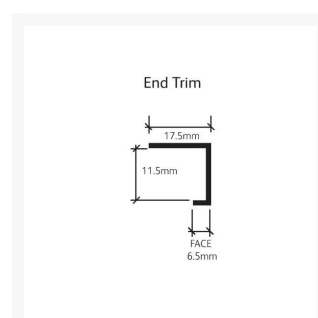

Independent 4 Life

Showerwall End Trim - 2450mm Length - Bright Silver Finish

£35.23 Inc. VAT

Product Code: SHWL-010

Product Images

Description

Finishing end cap trim for fixing to the vertical end of Showerwall panels.

Examples of application:

- 2x End Trims for completing a 2 sided or 3 sided corner shower system

Technical information:

- 1x 2450mm length
- Aluminium extrusion
- Bright Silver finish
- A Mitre box should be used to cut trims
- Once installed – 6.5mm exposed face visible on side profile and 14mm end profile.
- Showerwall panels should be installed with Showerwall Sealant – White or Clear (order separately) as per Showerwall Installation instructions.
- Trims protect sharp edges of Showerwall panels and provide a smart decorative finish