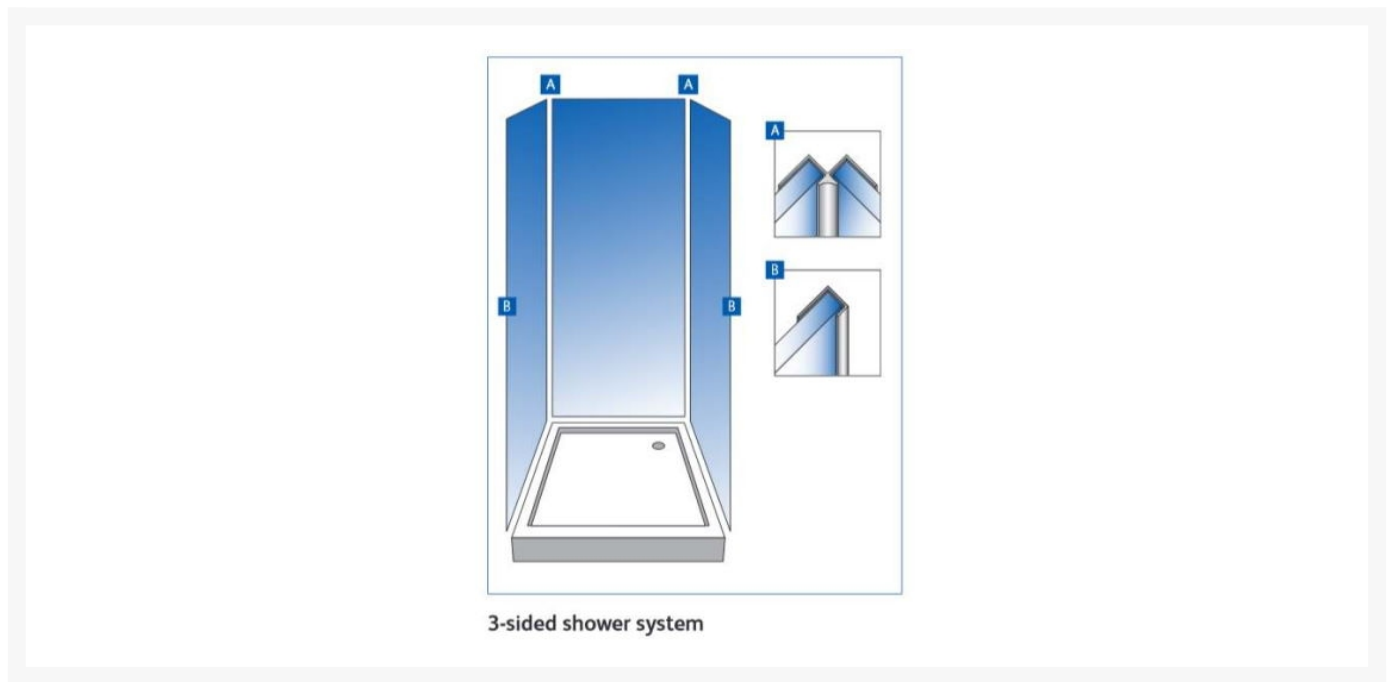

Independent 4 Life

Showerwall End Trim - 2450mm Length - Bright Silver Finish

£35.23 Inc. VAT

Product Code: SHWL-010

Product Images

Description

Finishing end cap trim for fixing to the vertical end of Showerwall panels.

Aluminium extrusion with Bright Silver finish for use with the Showerwall range of decorative waterproof panels for shower and bathroom applications.

The End Trim requires Showerwall Sealant (order separately).

Examples of application:

- 2x End Trims for completing a 2 sided or 3 sided corner shower system

Technical information:

- 1x 2450mm length
- Aluminium extrusion
- Bright Silver finish
- A Mitre box should be used to cut trims
- Once installed – 6.5mm exposed face visible on side profile and 14mm end profile.
- Showerwall panels should be installed with Showerwall Sealant – White or Clear (order separately) as per Showerwall Installation instructions.
- Trims protect sharp edges of Showerwall panels and provide a smart decorative finish