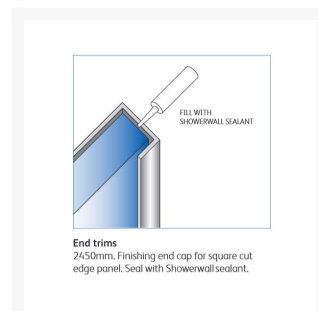

Independent 4 Life

Showerwall End Trim - 2450mm Length - Bright Silver Finish

£35.23 Inc. VAT

Product Code: SHWL-010

Product Images

Description

Finishing end cap trim for fixing to the vertical end of Showerwall panels.

Aluminium extrusion with Bright Silver finish for use with the Showerwall range of decorative waterproof panels for shower and bathroom applications.

The End Trim requires Showerwall Sealant (order separately).

Examples of application:

- 2x End Trims for completing a 2 sided or 3 sided corner shower system

Technical information:

- 1x 2450mm length
- Aluminium extrusion
- Bright Silver finish
- A Mitre box should be used to cut trims
- Once installed – 6.5mm exposed face visible on side profile and 14mm end profile.
- Showerwall panels should be installed with Showerwall Sealant – White or Clear (order separately) as per Showerwall Installation instructions.
- Trims protect sharp edges of Showerwall panels and provide a smart decorative finish