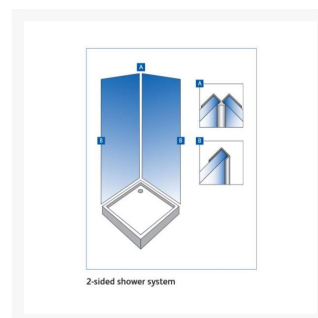

Independent 4 Life

Showerwall End Trim - 2450mm Length - Bright Silver Finish

£35.23 Inc. VAT

Product Code: SHWL-010

Product Images

Description

Finishing end cap trim for fixing to the vertical end of Showerwall panels.

Aluminium extrusion with Bright Silver finish for use with the Showerwall range of decorative waterproof panels for shower and bathroom applications.

The End Trim requires Showerwall Sealant (order separately).

Examples of application:

- 2x End Trims for completing a 2 sided or 3 sided corner shower system

Technical information:

- 1x 2450mm length
- Aluminium extrusion
- Bright Silver finish
- A Mitre box should be used to cut trims
- Once installed – 6.5mm exposed face visible on side profile and 14mm end profile.
- Showerwall panels should be installed with Showerwall Sealant – White or Clear (order separately) as per Showerwall Installation instructions.
- Trims protect sharp edges of Showerwall panels and provide a smart decorative finish