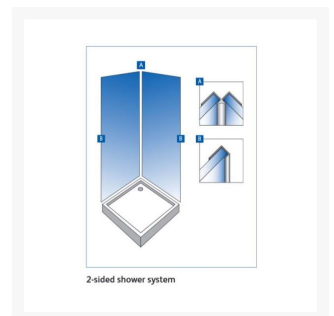

Independent 4 Life

Showerwall End Trim - 2450mm Length - White Gloss Finish

£14.10 Inc. VAT

Product Code: SHWL-012

Product Images

Description

Finishing end cap trim for fixing to the vertical end of Showerwall panels.

Aluminium extrusion with White Gloss finish for use with the Showerwall range of decorative waterproof panels for shower and bathroom applications.

The End Trim requires Showerwall Sealant (order separately).

Examples of application:

- 2x End Trims for completing a 2 sided or 3 sided corner shower system

Technical information:

- 1x 2450mm length
- Aluminium extrusion
- Bright Silver finish
- A Mitre box should be used to cut trims
- Once installed – 6.5mm exposed face visible on side profile and 14mm end profile.
- Showerwall panels should be installed with Showerwall Sealant – White or Clear (order separately) as per Showerwall Installation instructions.
- Trims protect sharp edges of Showerwall panels and provide a smart decorative finish