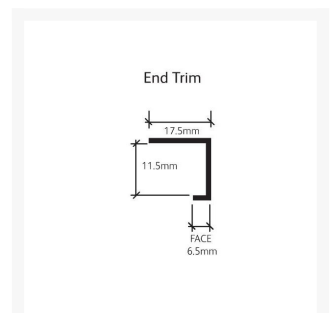

Independent 4 Life

Showerwall End Trim - 2450mm Length - White Gloss Finish

£14.10 Inc. VAT

Product Code: SHWL-012

Product Images

Description

Finishing end cap trim for fixing to the vertical end of Showerwall panels.

Examples of application:

- 2x End Trims for completing a 2 sided or 3 sided corner shower system

Technical information:

- 1x 2450mm length
- Aluminium extrusion
- Bright Silver finish
- A Mitre box should be used to cut trims
- Once installed – 6.5mm exposed face visible on side profile and 14mm end profile.
- Showerwall panels should be installed with Showerwall Sealant – White or Clear (order separately) as per Showerwall Installation instructions.
- Trims protect sharp edges of Showerwall panels and provide a smart decorative finish