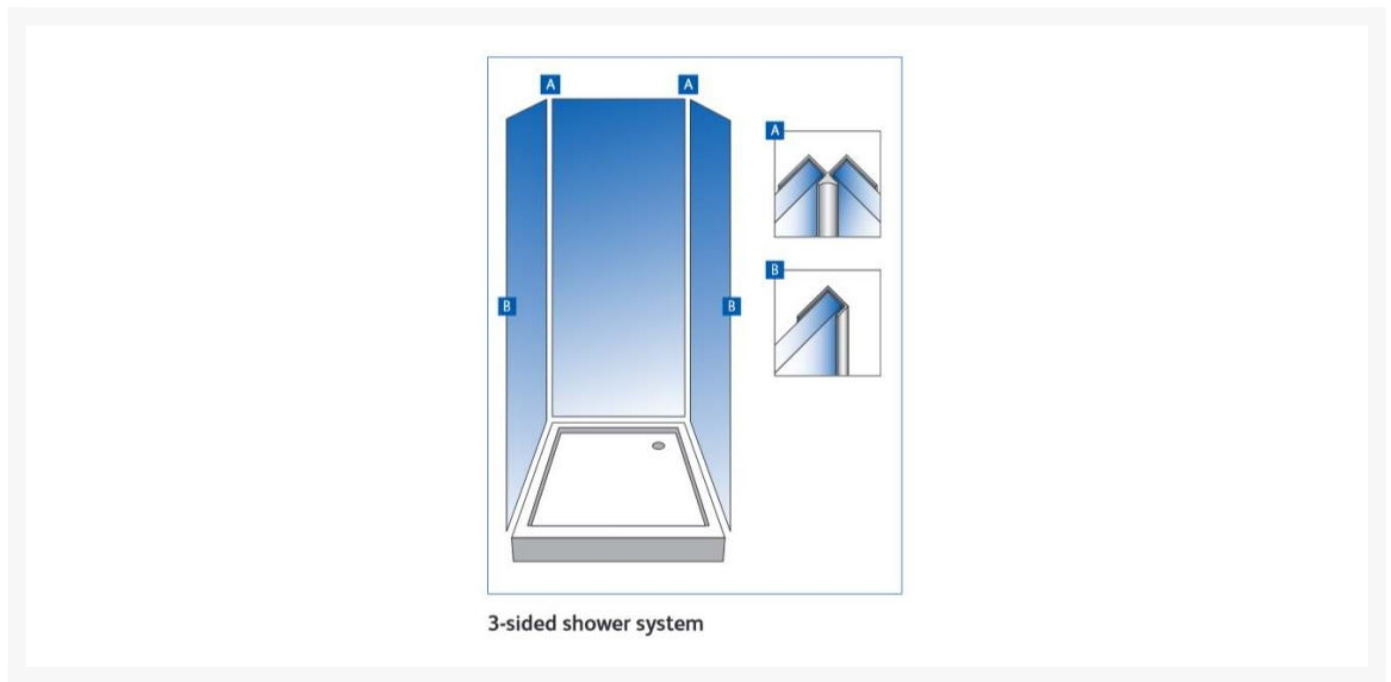

Independent 4 Life

Showerwall End Trim - 2450mm Length - White Gloss Finish

£14.10 Inc. VAT

Product Code: SHWL-012

Product Images

Description

Finishing end cap trim for fixing to the vertical end of Showerwall panels.

Aluminium extrusion with White Gloss finish for use with the Showerwall range of decorative waterproof panels for shower and bathroom applications.

The End Trim requires Showerwall Sealant (order separately).

Examples of application:

- 2x End Trims for completing a 2 sided or 3 sided corner shower system

Technical information:

- 1x 2450mm length
- Aluminium extrusion
- Bright Silver finish
- A Mitre box should be used to cut trims
- Once installed – 6.5mm exposed face visible on side profile and 14mm end profile.
- Showerwall panels should be installed with Showerwall Sealant – White or Clear (order separately) as per Showerwall Installation instructions.
- Trims protect sharp edges of Showerwall panels and provide a smart decorative finish