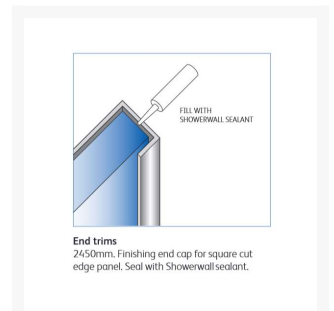

Independent 4 Life

Showerwall End Trim - 2450mm Length - White Gloss Finish

£14.10 Inc. VAT

Product Code: SHWL-012

Product Images

Description

Finishing end cap trim for fixing to the vertical end of Showerwall panels.

Aluminium extrusion with White Gloss finish for use with the Showerwall range of decorative waterproof panels for shower and bathroom applications.

The End Trim requires Showerwall Sealant (order separately).

Examples of application:

- 2x End Trims for completing a 2 sided or 3 sided corner shower system

Technical information:

- 1x 2450mm length
- Aluminium extrusion
- Bright Silver finish
- A Mitre box should be used to cut trims
- Once installed – 6.5mm exposed face visible on side profile and 14mm end profile.
- Showerwall panels should be installed with Showerwall Sealant – White or Clear (order separately) as per Showerwall Installation instructions.
- Trims protect sharp edges of Showerwall panels and provide a smart decorative finish