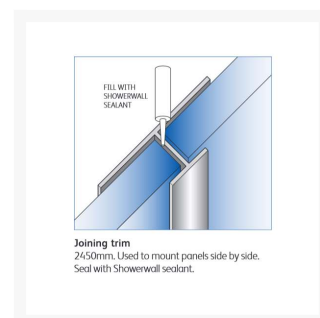

Independent 4 Life

Showerwall H Join Trim - 2450mm Length - Black Silk Finish

£30.07 Inc. VAT

Product Code: SHWL-024

Product Images

Description

Joining trim for fast installation of Showerwall panels in a continuous wall run.

This aluminium extrusion with Black Silk finish is for use with the Showerwall range of decorative waterproof panels for shower and bathroom applications.

Technical information:

- 1 x 2450mm length
- Aluminium extrusion
- Joining Trim also known as an 'H Trim' section
- Black Silk finish
- Joins 2 x Square cut edged panels - (order separately)
- A Mitre box should be used to cut trims
- Once installed – 11mm exposed face visible on front profile
- Showerwall panels should be installed with Showerwall Sealant – White or Clear (order separately) as per Showerwall Installation instructions.
- Trims protect sharp edges of Showerwall panels and provide a smart decorative finish