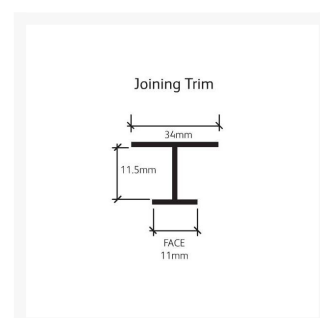

Independent 4 Life

Showerwall H Join Trim - 2450mm Length - Black Silk Finish

£30.07 Inc. VAT

Product Code: SHWL-024

Product Images

Description

Joining trim for fast installation of Showerwall panels in a continuous wall run.

This aluminium extrusion with Black Silk finish is for use with the Showerwall range of decorative waterproof panels for shower and bathroom applications.

Technical information:

- 1 x 2450mm length
- Aluminium extrusion
- Joining Trim also known as an 'H Trim' section
- Black Silk finish
- Joins 2 x Square cut edged panels - (order separately)
- A Mitre box should be used to cut trims
- Once installed – 11mm exposed face visible on front profile
- Showerwall panels should be installed with Showerwall Sealant – White or Clear (order separately) as per Showerwall Installation instructions.
- Trims protect sharp edges of Showerwall panels and provide a smart decorative finish

- Please note: All Showerwall products trims and panels are subject to a shipping charge, dependant on Postcode which will be calculated at Checkout

Additional Information

Manufacturer	Showerwall
Component	Aluminium H Join Trim
Trim Colour	Black Silk