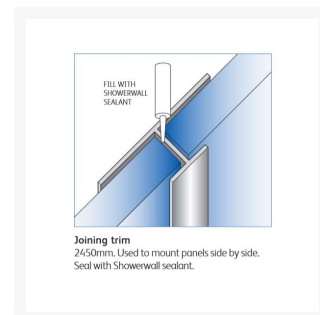

# Showerwall H Join Trim - 2450mm Length - Satin Silver Finish

£16.43 Inc. VAT

Product Code: SHWL-026

## Description

Joining trim for fast installation of Showerwall panels in a continuous wall run.

This aluminium extrusion with Satin Silver finish is for use with the Showerwall range of decorative waterproof panels for shower and bathroom applications.

### Technical information:

- 1 x 2450mm length
- Aluminium extrusion
- Joining Trim also known as an 'H Trim' section
- Satin Silver finish
- Joins 2 x Square cut edged panels - (order separately)
- A Mitre box should be used to cut trims
- Once installed – 11mm exposed face visible on front profile
- Showerwall panels should be installed with Showerwall Sealant – White or Clear (order separately) as per Showerwall Installation instructions.
- Trims protect sharp edges of Showerwall panels and provide a smart decorative finish