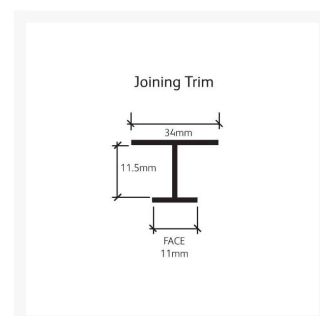

Independent 4 Life

Showerwall H Join Trim - 2450mm Length - Satin Silver Finish

£16.43 Inc. VAT

Product Code: SHWL-026

Product Images

Description

Joining trim for fast installation of Showerwall panels in a continuous wall run.

This aluminium extrusion with Satin Silver finish is for use with the Showerwall range of decorative waterproof panels for shower and bathroom applications.

Technical information: