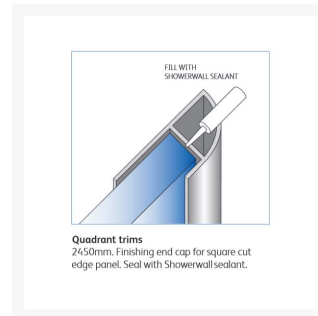

Independent 4 Life

Showerwall Quadrant End Trim - 2450mm Length - Black Silk Finish

£20.66 Inc. VAT

Product Code: SHWL-029

Product Images