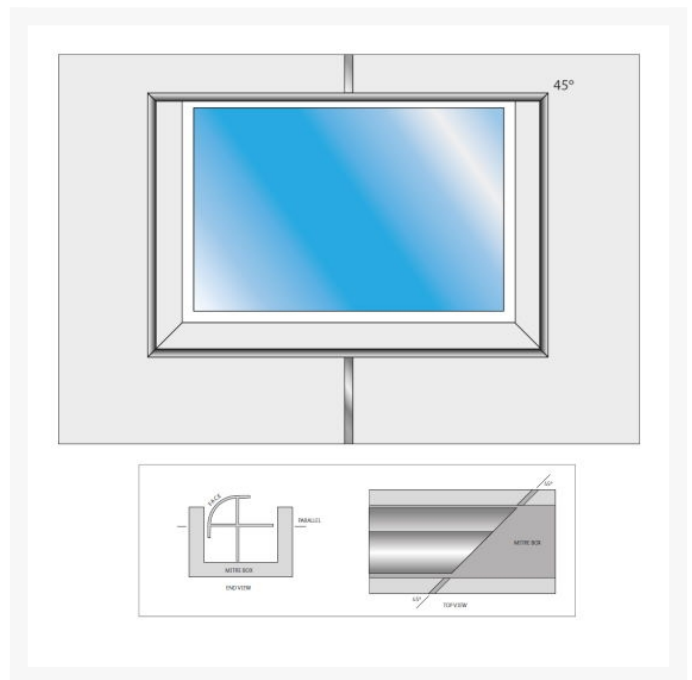

Independent 4 Life

Showerwall Quadrant End Trim - 2450mm Length - Black Silk Finish

£20.66 Inc. VAT

Product Code: SHWL-029

Product Images

Quadrant trims 2450mm. Finishing end cap for square cut edge panel. Seal with Showerwall sealant.

Description

Finishing quadrant end capping trim for fixing to the vertical end of Showerwall panels and around window reveals.

This aluminium extrusion with Black Silk finish is for use with the Showerwall range of decorative waterproof panels for shower and bathroom applications.

The Quadrant End Trim requires Showerwall Sealant (order separately).

Examples of application:

- 2 x Quadrant End Trims for completing a 2 sided or 3 sided corner shower system
- Around window reveals

Technical information:

- 1 x 2450mm length
- Aluminium extrusion
- Black Silk finish
- A Mitre box should be used to cut trims
- Once installed – 25mm exposed curved face visible on end profile
- Showerwall panels should be installed with Showerwall Sealant – White or Clear (order separately) as per Showerwall Installation instructions.
- Trims protect sharp edges of Showerwall panels and provide a smart decorative finish