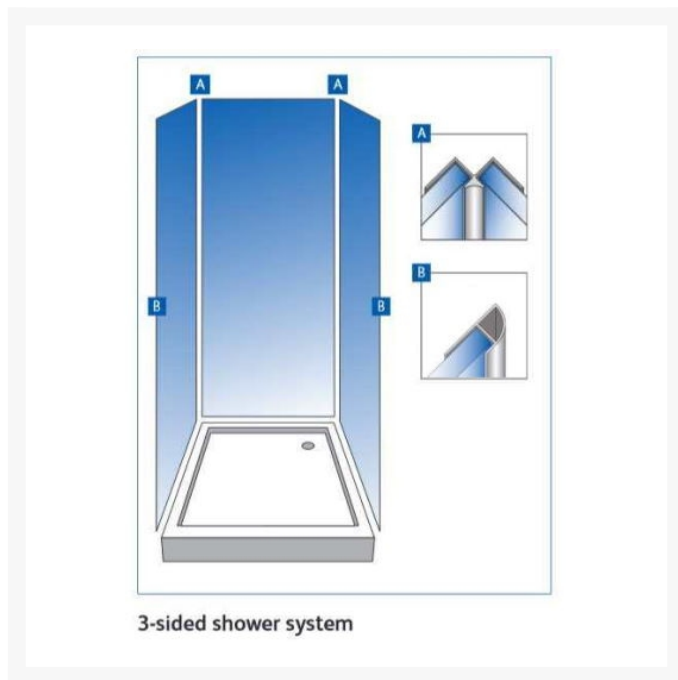

Independent 4 Life

Showerwall Quadrant End Trim - 2450mm Length - Black Silk Finish

£20.66 Inc. VAT

Product Code: SHWL-029

Product Images

Quadrant trims 2450mm. Finishing end cap for square cut edge panel. Seal with Showerwall sealant.

Description

Finishing quadrant end capping trim for fixing to the vertical end of Showerwall panels and around window reveals.

This aluminium extrusion with Black Silk finish is for use with the Showerwall range of decorative waterproof panels for shower and bathroom applications.

The Quadrant End Trim requires Showerwall Sealant (order separately).

Examples of application:

- 2 x Quadrant End Trims for completing a 2 sided or 3 sided corner shower system
- Around window reveals

Technical information:

- 1 x 2450mm length
- Aluminium extrusion
- Black Silk finish
- A Mitre box should be used to cut trims
- Once installed – 25mm exposed curved face visible on end profile
- Showerwall panels should be installed with Showerwall Sealant – White or Clear (order separately) as per Showerwall Installation instructions.
- Trims protect sharp edges of Showerwall panels and provide a smart decorative finish