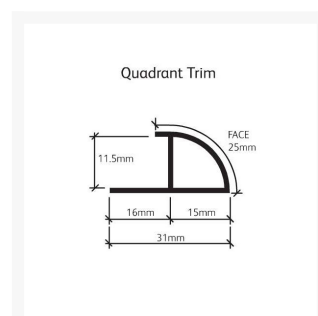

Independent 4 Life

Showerwall Quadrant End Trim - 2450mm Length - Black Silk Finish

£20.66 Inc. VAT

Product Code: SHWL-029

Product Images