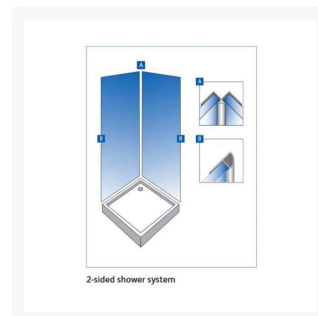

Independent 4 Life

Showerwall Quadrant End Trim - 2450mm Length - Black Silk Finish

£20.66 Inc. VAT

Product Code: SHWL-029

Product Images