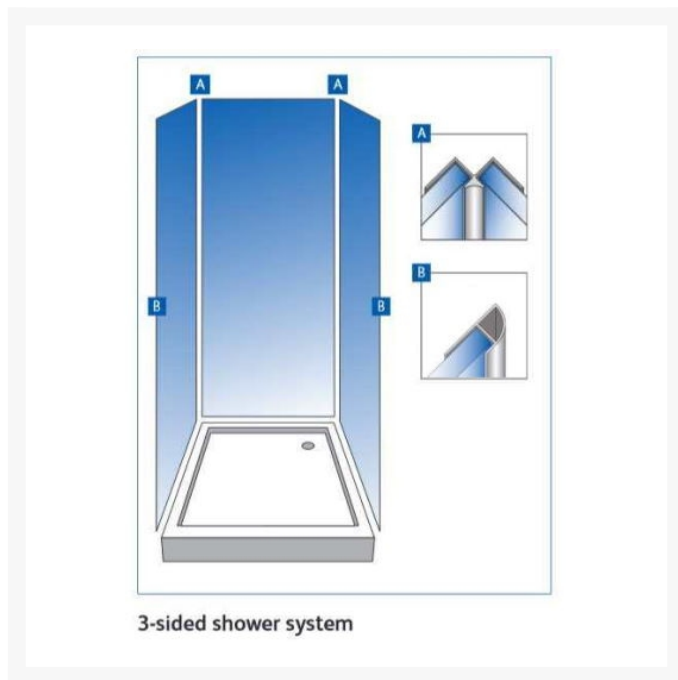

Independent 4 Life

Showerwall Quadrant End Trim - 2450mm Length - Bright Silver Finish

£34.28 Inc. VAT

Product Code: SHWL-030

Product Images

Description

Finishing quadrant end capping trim for fixing to the vertical end of Showerwall panels and around window reveals.

This aluminium extrusion with Bright Silver finish is for use with the Showerwall range of decorative waterproof panels for shower and bathroom applications.

The Quadrant End Trim requires Showerwall Sealant (order separately).

Examples of application:

- 2x Quadrant End Trims for completing a 2 sided or 3 sided corner shower system
- Around window reveals

Technical information:

- 1 x 2450mm length
- Aluminium extrusion
- Bright Silver finish
- A Mitre box should be used to cut trims
- Once installed – 25mm exposed curved face visible on end profile
- Showerwall panels should be installed with Showerwall Sealant – White or Clear (order separately) as per Showerwall Installation instructions.
- Trims protect sharp edges of Showerwall panels and provide a smart decorative finish

Also available in 3 other finishes:

- Black Silk (Product Code: SHWL-029)
- Satin Silver (Product Code: SHWL-031)
- White Gloss (Product Code: SHWL-032)

Shipping:

- Please note: All Showerwall products trims and panels are subject to a shipping charge, dependant on Postcode which will be calculated at Checkout