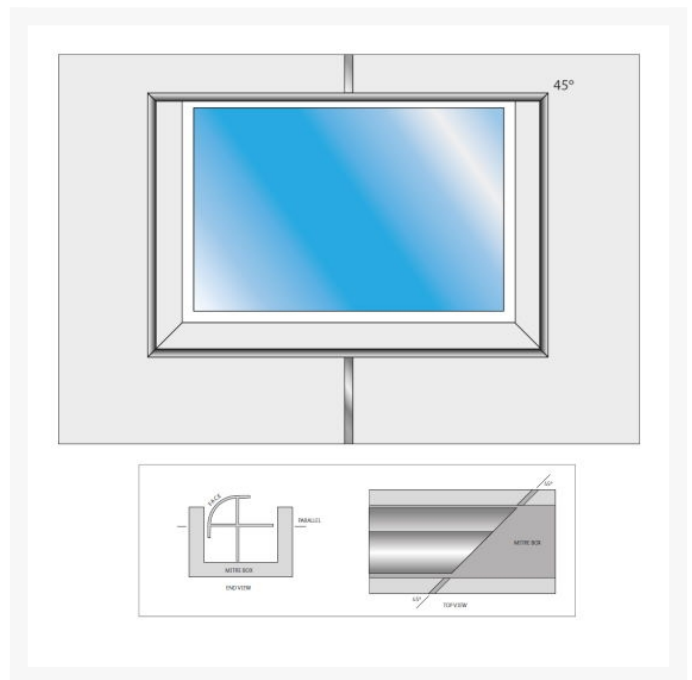

Independent 4 Life

Showerwall Quadrant End Trim - 2450mm Length - Bright Silver Finish

£34.28 Inc. VAT

Product Code: SHWL-030

Product Images

Description

Finishing quadrant end capping trim for fixing to the vertical end of Showerwall panels and around window reveals.

This aluminium extrusion with Bright Silver finish is for use with the Showerwall range of decorative waterproof panels for shower and bathroom applications.

The Quadrant End Trim requires Showerwall Sealant (order separately).

Examples of application:

- 2x Quadrant End Trims for completing a 2 sided or 3 sided corner shower system
- Around window reveals

Technical information:

- 1 x 2450mm length
- Aluminium extrusion
- Bright Silver finish
- A Mitre box should be used to cut trims
- Once installed – 25mm exposed curved face visible on end profile
- Showerwall panels should be installed with Showerwall Sealant – White or Clear (order separately) as per Showerwall Installation instructions.
- Trims protect sharp edges of Showerwall panels and provide a smart decorative finish

Also available in 3 other finishes:

- Black Silk (Product Code: SHWL-029)
- Satin Silver (Product Code: SHWL-031)
- White Gloss (Product Code: SHWL-032)

Shipping:

- Please note: All Showerwall products trims and panels are subject to a shipping charge, dependant on Postcode which will be calculated at Checkout