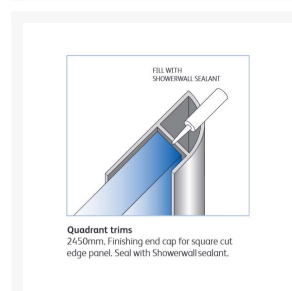

Independent 4 Life

Showerwall Quadrant End Trim - 2450mm Length - Bright Silver Finish

£34.28 Inc. VAT

Product Code: SHWL-030

Product Images

Description

Finishing quadrant end capping trim for fixing to the vertical end of Showerwall panels and around window reveals.

This aluminium extrusion with Bright Silver finish is for use with the Showerwall range of decorative waterproof panels for shower and bathroom applications.

The Quadrant End Trim requires Showerwall Sealant (order separately).

Examples of application:

- 2x Quadrant End Trims for completing a 2 sided or 3 sided corner shower system
- Around window reveals

Technical information:

- 1 x 2450mm length
- Aluminium extrusion
- Bright Silver finish
- A Mitre box should be used to cut trims
- Once installed – 25mm exposed curved face visible on end profile
- Showerwall panels should be installed with Showerwall Sealant – White or Clear (order separately) as per Showerwall Installation instructions.
- Trims protect sharp edges of Showerwall panels and provide a smart decorative finish