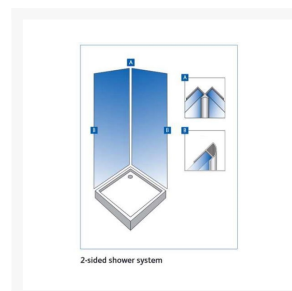

Independent 4 Life

Showerwall Quadrant End Trim - 2450mm Length - Bright Silver Finish

£34.28 Inc. VAT

Product Code: SHWL-030

Product Images

Description

Finishing quadrant end capping trim for fixing to the vertical end of Showerwall panels and around window reveals.

This aluminium extrusion with Bright Silver finish is for use with the Showerwall range of decorative waterproof panels for shower and bathroom applications.

The Quadrant End Trim requires Showerwall Sealant (order separately).

Examples of application:

- 2x Quadrant End Trims for completing a 2 sided or 3 sided corner shower system
- Around window reveals

Technical information:

- 1 x 2450mm length
- Aluminium extrusion
- Bright Silver finish
- A Mitre box should be used to cut trims
- Once installed – 25mm exposed curved face visible on end profile
- Showerwall panels should be installed with Showerwall Sealant – White or Clear (order separately) as per Showerwall Installation instructions.
- Trims protect sharp edges of Showerwall panels and provide a smart decorative finish