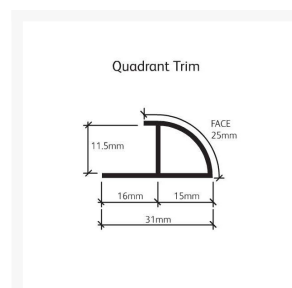

Independent 4 Life

Showerwall Quadrant End Trim - 2450mm Length - Bright Silver Finish

£34.28 Inc. VAT

Product Code: SHWL-030

Product Images

Description

Finishing quadrant end capping trim for fixing to the vertical end of Showerwall panels and around window reveals.

Examples of application:

- 2x Quadrant End Trims for completing a 2 sided or 3 sided corner shower system
- Around window reveals

Technical information:

- 1 x 2450mm length
- Aluminium extrusion
- Bright Silver finish
- A Mitre box should be used to cut trims
- Once installed – 25mm exposed curved face visible on end profile
- Showerwall panels should be installed with Showerwall Sealant – White or Clear (order separately) as per Showerwall Installation instructions.
- Trims protect sharp edges of Showerwall panels and provide a smart decorative finish