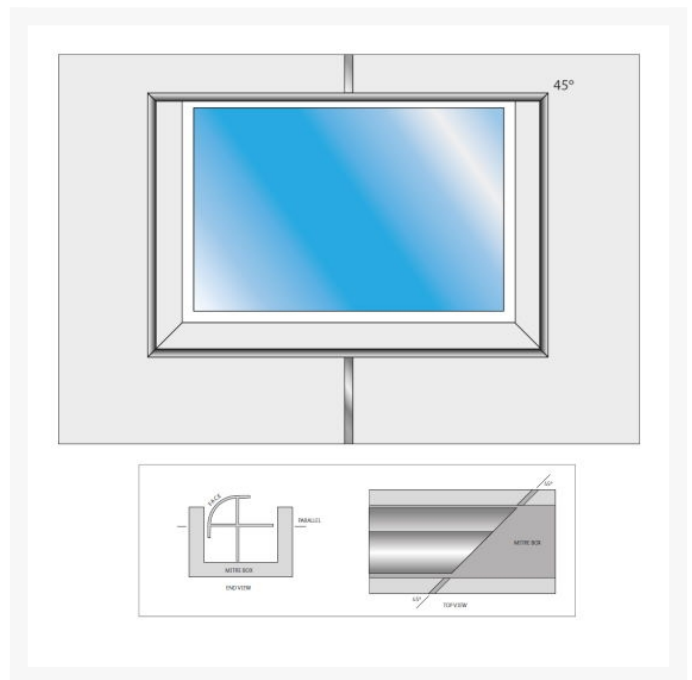

# Showerwall Quadrant End Trim - 2450mm Length - Satin Silver Finish

£22.55 Inc. VAT

Product Code: SHWL-031

## Description

Finishing quadrant end capping trim for fixing to the vertical end of Showerwall panels and around window reveals.

This aluminium extrusion with Satin Silver finish is for use with the Showerwall range of decorative waterproof panels for shower and bathroom applications.