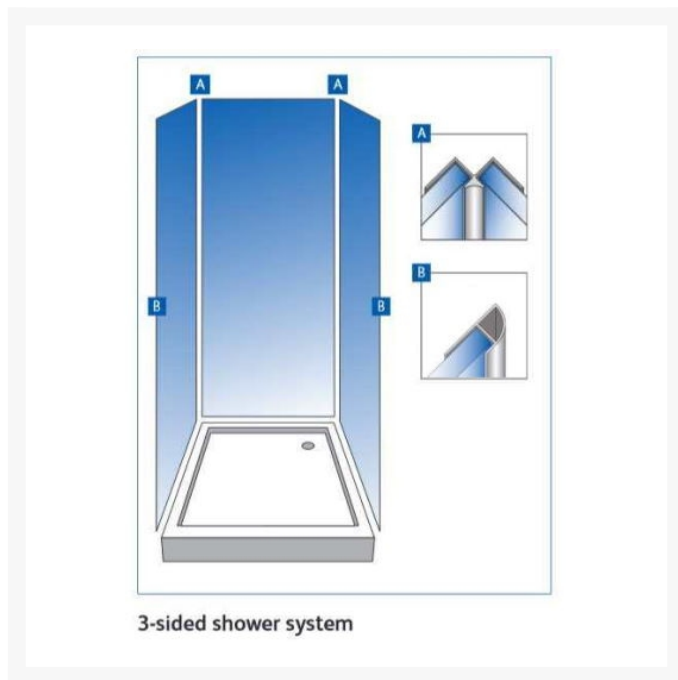

# Showerwall Quadrant End Trim - 2450mm Length - Satin Silver Finish

£22.55 Inc. VAT

Product Code: SHWL-031

## Description

Finishing quadrant end capping trim for fixing to the vertical end of Showerwall panels and around window reveals.

This aluminium extrusion with Satin Silver finish is for use with the Showerwall range of decorative waterproof panels for shower and bathroom applications.