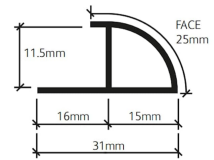

Quadrant Trim