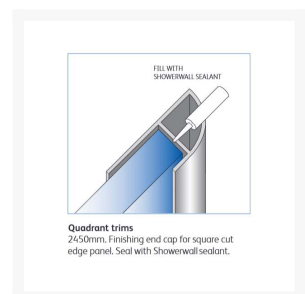

# Showerwall Quadrant End Trim - 2450mm Length - Satin Silver Finish

£22.55 Inc. VAT

Product Code: SHWL-031

## Description

Finishing quadrant end capping trim for fixing to the vertical end of Showerwall panels and around window reveals.

This aluminium extrusion with Satin Silver finish is for use with the Showerwall range of decorative waterproof panels for shower and bathroom applications.

### Technical information:

- 1 x 2450mm length
- Aluminium extrusion
- Satin Silver finish
- A Mitre box should be used to cut trims
- Once installed – 25mm exposed curved face visible on end profile
- Showerwall panels should be installed with Showerwall Sealant – White or Clear (order separately) as per Showerwall Installation instructions
- Trims protect sharp edges of Showerwall panels and provide a smart decorative finish