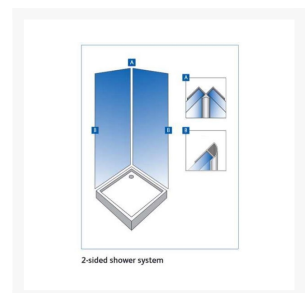

# Showerwall Quadrant End Trim - 2450mm Length - Satin Silver Finish

£22.55 Inc. VAT

Product Code: SHWL-031

## Description

Finishing quadrant end capping trim for fixing to the vertical end of Showerwall panels and around window reveals.

This aluminium extrusion with Satin Silver finish is for use with the Showerwall range of decorative waterproof panels for shower and bathroom applications.