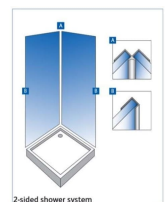

2-sided shower system