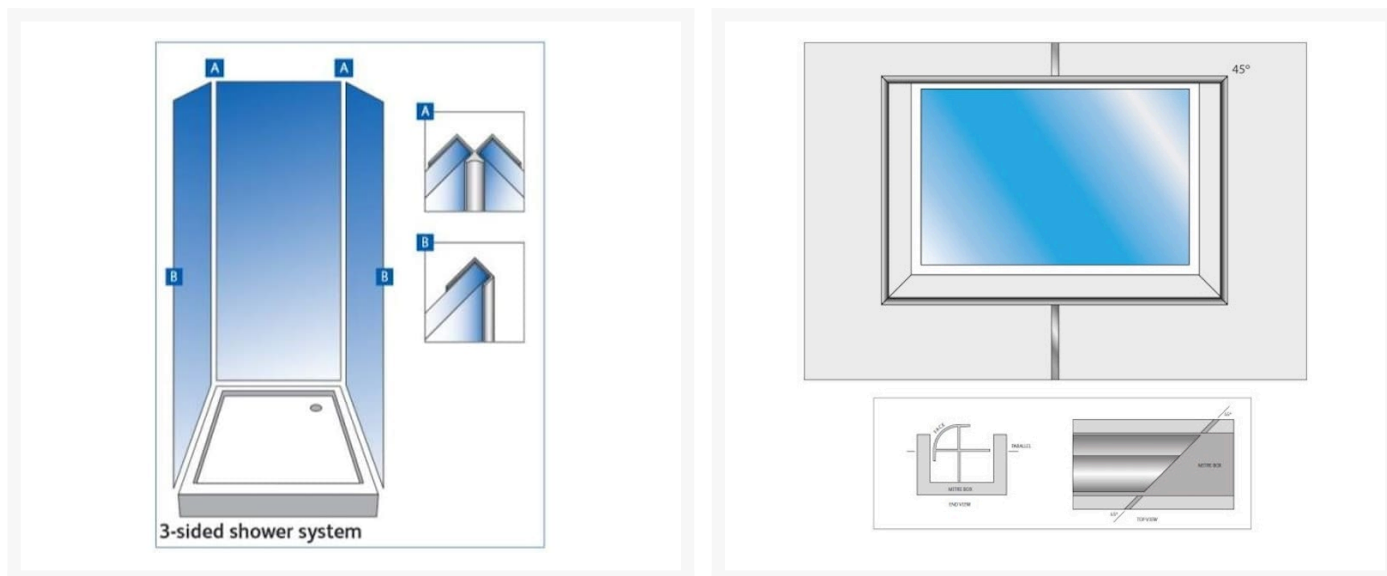

Independent 4 Life

Showerwall Quadrant End Trim - 2450mm Length - Satin Silver Finish

£22.80 Inc. VAT

Product Code: SHWL-031

Product Images

Satin Silver

Quadrant Trim

Quadrant Trim

Quadrant trims 2450mm. Finishing end cap for square cut edge panel. Seal with Showerwall sealant.

2-sided shower system

Description

Finishing quadrant end capping trim for fixing to the vertical end of Showerwall panels and around window reveals.

This aluminium extrusion with Satin Silver finish is for use with the Showerwall range of decorative waterproof panels for shower and bathroom applications.

The Quadrant End Trim requires Showerwall Sealant (order separately).

Examples of application:

- 2 x Quadrant End Trims for completing a 2 sided or 3 sided corner shower system
- Around window reveals

Technical information:

- 1 x 2450mm length
- Aluminium extrusion
- Satin Silver finish
- A Mitre box should be used to cut trims
- Once installed – 25mm exposed curved face visible on end profile
- Showerwall panels should be installed with Showerwall Sealant – White or Clear (order separately) as per Showerwall Installation instructions
- Trims protect sharp edges of Showerwall panels and provide a smart decorative finish