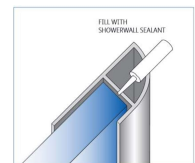

2-sided shower system