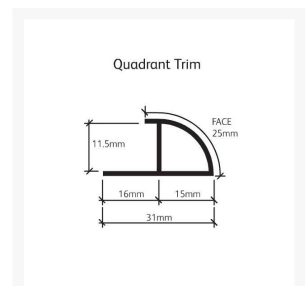

Product Images