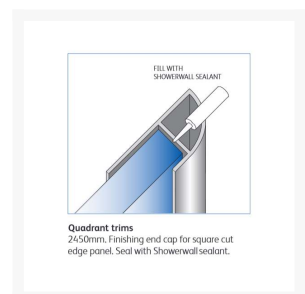

# Showerwall Quadrant End Trim - 2450mm Length - White Gloss Finish

£21.13 Inc. VAT

Product Code: SHWL-032

## Description

Finishing quadrant end capping trim for fixing to the vertical end of Showerwall panels and around window reveals.

This aluminium extrusion with White Gloss finish is for use with the Showerwall range of decorative waterproof panels for shower and bathroom applications.

### Technical information:

- 1x 2450mm length
- Aluminium extrusion
- White Gloss finish
- A Mitre box should be used to cut trims
- Once installed – 25mm exposed curved face visible on end profile
- Showerwall panels should be installed with Showerwall Sealant – White or Clear (order separately) as per Showerwall Installation instructions.
- Trims protect sharp edges of Showerwall panels and provide a smart decorative finish