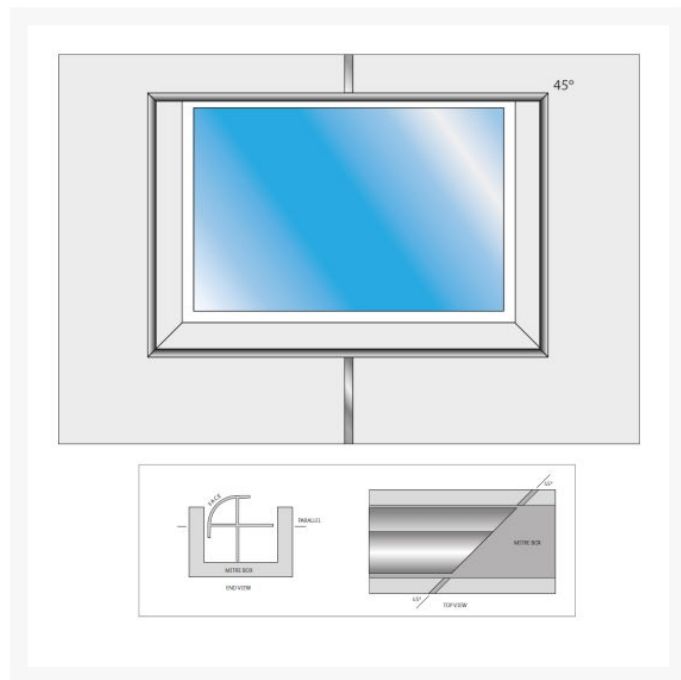

# Showerwall Quadrant End Trim - 2450mm Length - White Gloss Finish

£21.13 Inc. VAT

Product Code: SHWL-032

## Description

Finishing quadrant end capping trim for fixing to the vertical end of Showerwall panels and around window reveals.

This aluminium extrusion with White Gloss finish is for use with the Showerwall range of decorative waterproof panels for shower and bathroom applications.