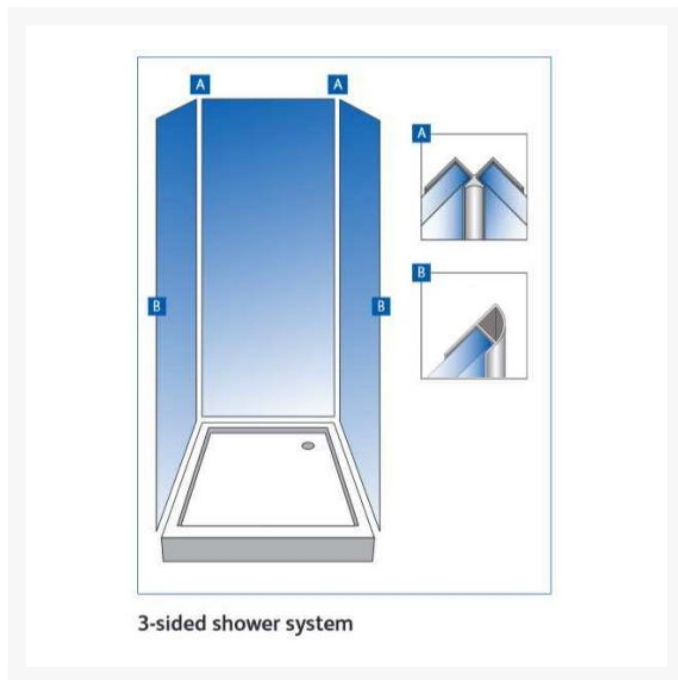

# Showerwall Quadrant End Trim - 2450mm Length - White Gloss Finish

£21.13 Inc. VAT

Product Code: SHWL-032

## Description

Finishing quadrant end capping trim for fixing to the vertical end of Showerwall panels and around window reveals.

This aluminium extrusion with White Gloss finish is for use with the Showerwall range of decorative waterproof panels for shower and bathroom applications.