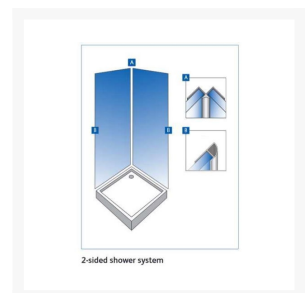

# Showerwall Quadrant End Trim - 2450mm Length - White Gloss Finish

£21.13 Inc. VAT

Product Code: SHWL-032

## Description

Finishing quadrant end capping trim for fixing to the vertical end of Showerwall panels and around window reveals.

This aluminium extrusion with White Gloss finish is for use with the Showerwall range of decorative waterproof panels for shower and bathroom applications.