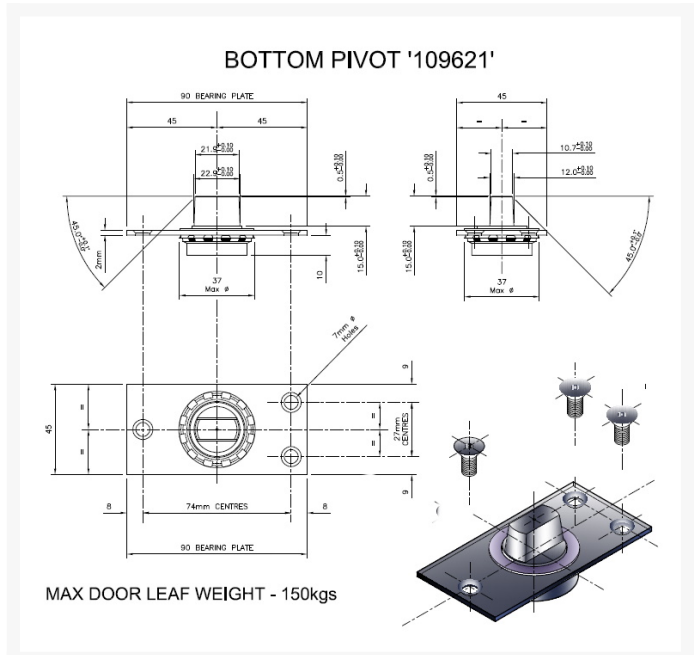

Independent 4 Life

GEZE Double Action Pivot Door Set - 150kg

£125.35 Inc. VAT

Product Code: 4B10438

Product Images

Description

This double action pivot set enables doors to swing in either direction.

With a bottom strap made from galvanized steel and stainless steel pivot cover plate, suitable for doors weighing up to 150kg.

- Pivot door hinge set
- Suitable for doors of up to 150kg
- Floor pivot plate: stainless steel
- Floor pivot plate (L x W): 90 x 44 mm
- Bottom strap: Galvanised steel
- Bottom strap: (L x W): 270 x 30mm
- For Timber and Metal doors
- Suitable for 1hr fire doors
- Manufactured in Germany by GEZE

Includes:

- Floor closer spindle
- Bottom strap
- Double action top centre, upper and lower parts
- - With vertical height adjuster
- - Pivot retractor screw, with locking grub screw
- Fixing screws

Fire Door installations: