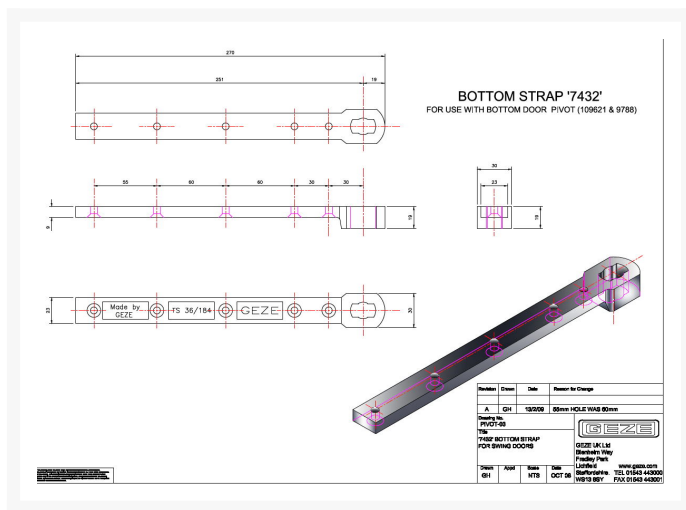

Independent 4 Life

GEZE Double Action Pivot Door Set - 150kg

£125.35 Inc. VAT

Product Code: 4B10438

Product Images

Description

This double action pivot set enables doors to swing in either direction.

With a bottom strap made from galvanized steel and stainless steel pivot cover plate, suitable for doors weighing up to 150kg.

- Pivot door hinge set
- Suitable for doors of up to 150kg
- Floor pivot plate: stainless steel
- Floor pivot plate (L x W): 90 x 44 mm
- Bottom strap: Galvanised steel
- Bottom strap: (L x W): 270 x 30mm
- For Timber and Metal doors
- Suitable for 1hr fire doors
- Manufactured in Germany by GEZE

Includes:

- Floor closer spindle
- Bottom strap
- Double action top centre, upper and lower parts
- - With vertical height adjuster
- - Pivot retractor screw, with locking grub screw
- Fixing screws

Fire Door installations: