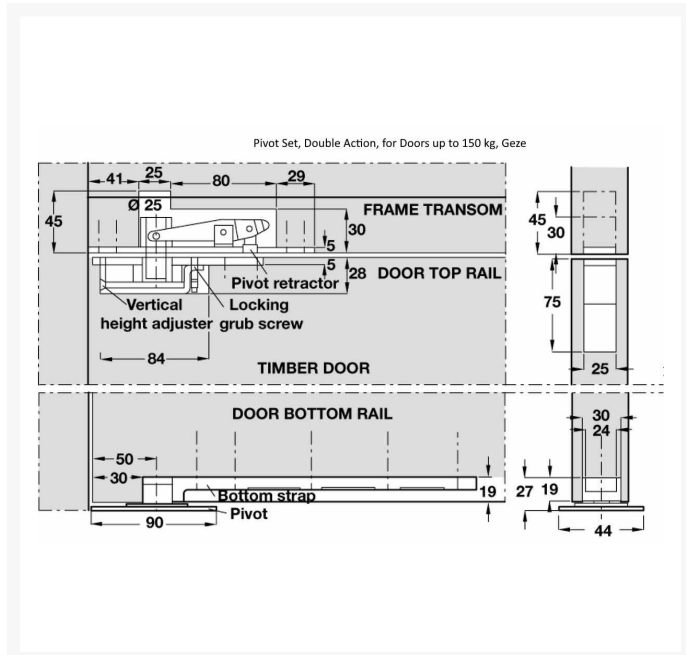

Independent 4 Life

GEZE Double Action Pivot Door Set - 150kg

£125.35 Inc. VAT

Product Code: 4B10438

Product Images

Description

This double action pivot set enables doors to swing in either direction.

With a bottom strap made from galvanized steel and stainless steel pivot cover plate, suitable for doors weighing up to 150kg.

- Pivot door hinge set
- Suitable for doors of up to 150kg
- Floor pivot plate: stainless steel
- Floor pivot plate (L x W): 90 x 44 mm
- Bottom strap: Galvanised steel
- Bottom strap: (L x W): 270 x 30mm
- For Timber and Metal doors
- Suitable for 1hr fire doors
- Manufactured in Germany by GEZE