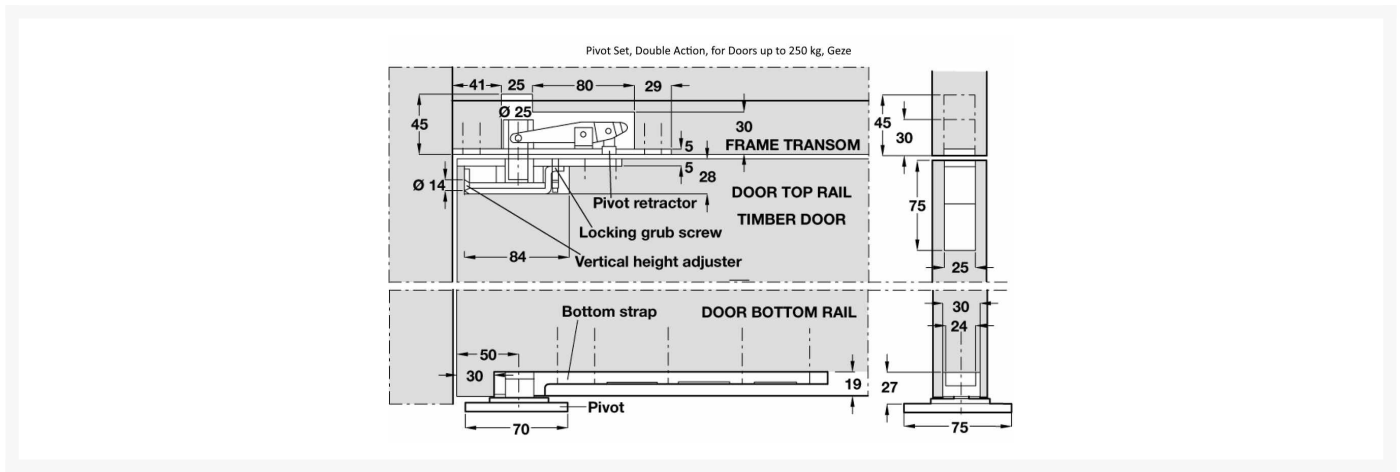

Independent 4 Life

GEZE Double Action Pivot Set - For Heavy Doors - 250kg

£139.96 Inc. VAT

Product Code: 4B10439

Product Images

Description

This double action pivot set enables doors to swing in either direction.

With a pivot cover plate made from galvanized steel, suitable for doors weighing up to 250kg.

Key benefits:

- Pivot door hinge set
- Suitable for doors of up to 250kg
- Floor pivot plate (W x L): 75 x 70mm
- Pivot cover plate made from steel
- Finishes: Galvanized/chromatised
- For Timber and Metal doors
- Suitable for 1hr fire doors
- Manufactured in Germany by GEZE