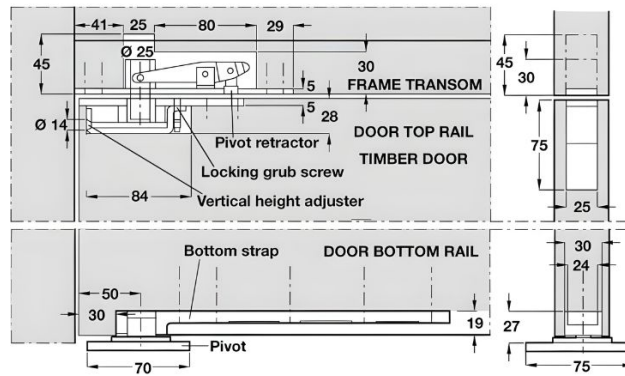

## Product Images

Pivot Set, Double Action, for Doors up to 250 kg, GEZE