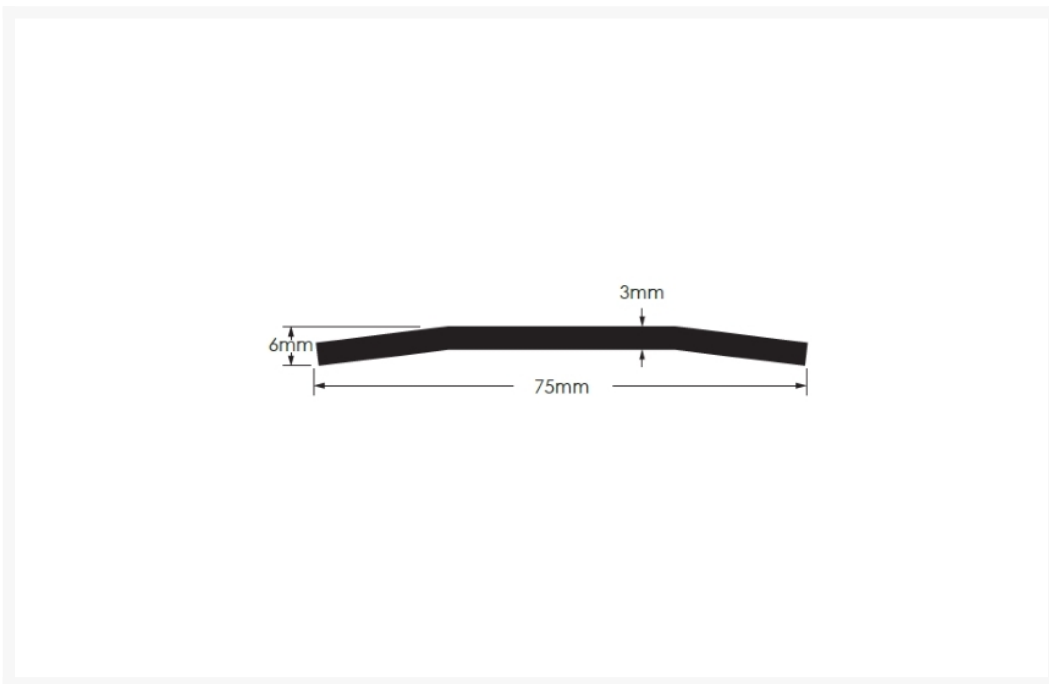

Independent 4 Life

AWS Smooth Low Flat Stainless-steel Door Threshold - 75 W x 6mm H x 1000mm L

£109.87 Inc. VAT

Product Code: 4LA840254

Product Images

Description

75mm wide smooth stainless steel door threshold for external doors, designed to stand up to particularly harsh environments, such as marine and chlorine.

Low flat threshold at 6mm in height, and constructed from 3mm thick Grade 304 stainless steel.

www.independent4life.co.uk | info@independent4life.co.uk | Tel: 0800 500 3001 | VAT No: 942447711

EORI GB942447711000

Technical details:

- Length: 1000mm (3' 3 3/8")
- Width: 75mm (2.95")
- Height: 6mm (0.236")
- Material: 3mm (0.118") thick stainless steel
- Stainless steel: Grade 304

Installation Instructions:

- Measure and cut threshold to size as required
- Notch as necessary, to suit door frame
- Caulk underneath and around edges of threshold for moisture control
- Threshold drilled for CSK screws
- Attach threshold to floor surface with screws provided

Additional Information

Manufacturer	AWS
Application	6mm Low-profile
Length (mm / feet)	1000 / 3' 3 3/8"
Width (mm / inches)	75 / 2.95"
Height (mm)	6
Supplied Pre-drilled	Yes