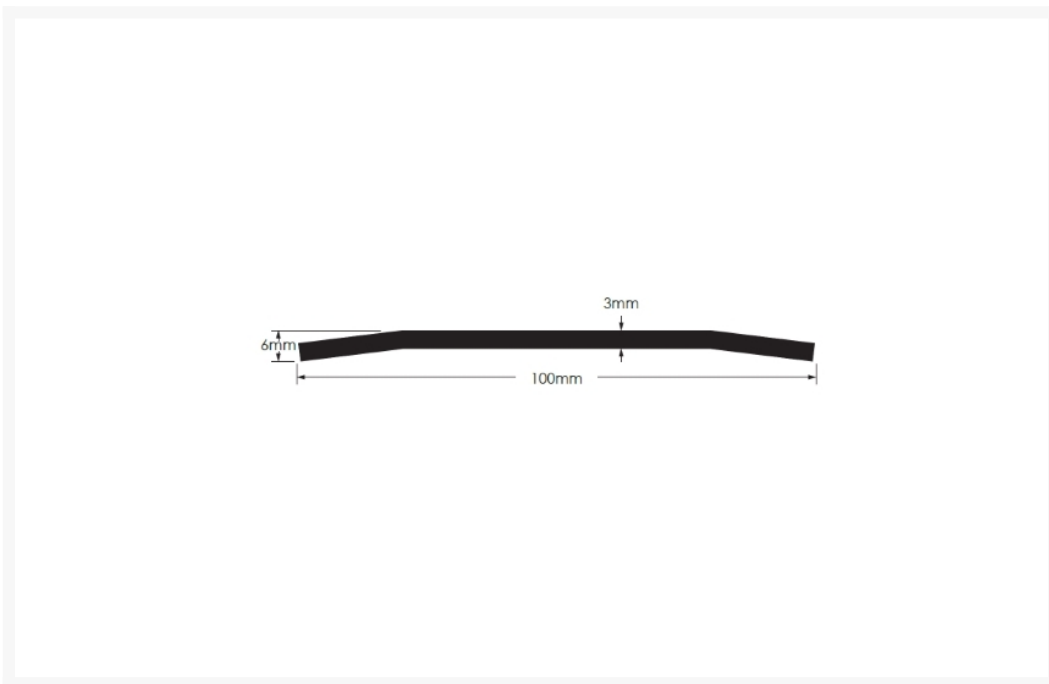

Independent 4 Life

AWS Smooth Low Flat Stainless-steel Door Threshold - 100 W x 6mm H x 2100mm L

£248.03 Inc. VAT

Product Code: 4LA840253

Product Images

Description

Wide smooth stainless steel door threshold for external doors, designed to stand up to particularly harsh environments, such as marine and chlorine.

Low flat threshold at 6mm in height, and constructed from 3mm thick Grade 304 stainless steel.

www.independent4life.co.uk | info@independent4life.co.uk | Tel: 0800 500 3001 | VAT No: 942447711

EORI GB942447711000

Technical details:

- Length: 2100mm (6'10 11/16")
- Width: 100mm (3.937")
- Height: 6mm (0.236")
- Material: 3mm (0.118") thick stainless steel
- Stainless steel: Grade 304

Installation Instructions:

- Measure and cut threshold to size as required
- Notch as necessary, to suit door frame
- Caulk underneath and around edges of threshold for moisture control
- Threshold drilled for CSK screws
- Attach threshold to floor surface with screws provided

Additional Information

Manufacturer	AWS
Application	6mm Low-profile
Length (mm / feet)	2100 / 6' 10 11/16"
Width (mm / inches)	100 / 3.937"
Height (mm)	6
Supplied Pre-drilled	Yes