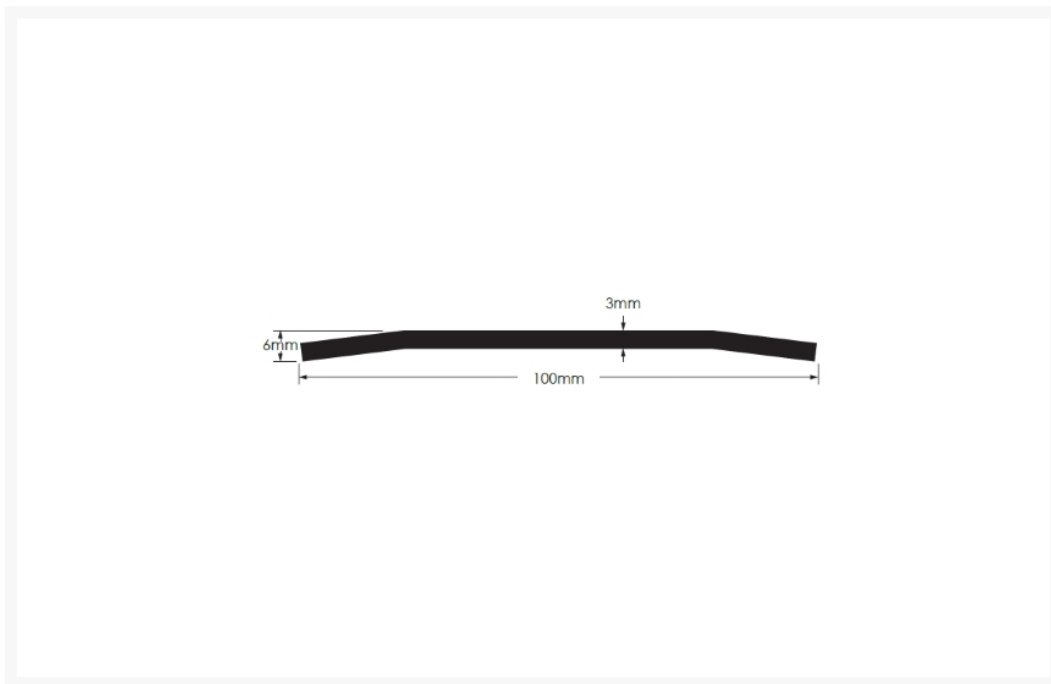

Independent 4 Life

AWS Smooth Low Flat Stainless-steel Door Threshold - 100 W x 6mm H x 1000mm L

£120.61 Inc. VAT

Product Code: 4LA840252

Product Images

Description

Wide smooth stainless steel door threshold for external doors, designed to stand up to particularly harsh environments, such as marine and chlorine.

Low flat threshold at 6mm in height, and constructed from 3mm thick Grade 304 stainless steel.

www.independent4life.co.uk | info@independent4life.co.uk | Tel: 0800 500 3001 | VAT No: 942447711

EORI GB942447711000

Technical details:

- Length: 1000mm (3' 3 3/8")
- Width: 100mm (3.937")
- Height: 6mm (0.236")
- Material: 3mm (0.118") thick stainless steel
- Stainless steel: Grade 304

Installation Instructions:

- Measure and cut threshold to size as required
- Notch as necessary, to suit door frame
- Caulk underneath and around edges of threshold for moisture control
- Threshold drilled for CSK screws
- Attach threshold to floor surface with screws provided

Additional Information

Manufacturer	AWS
Application	6mm Low-profile
Length (mm / feet)	1000 / 3' 3 3/8"
Width (mm / inches)	100 / 3.937"
Height (mm)	6
Supplied Pre-drilled	Yes