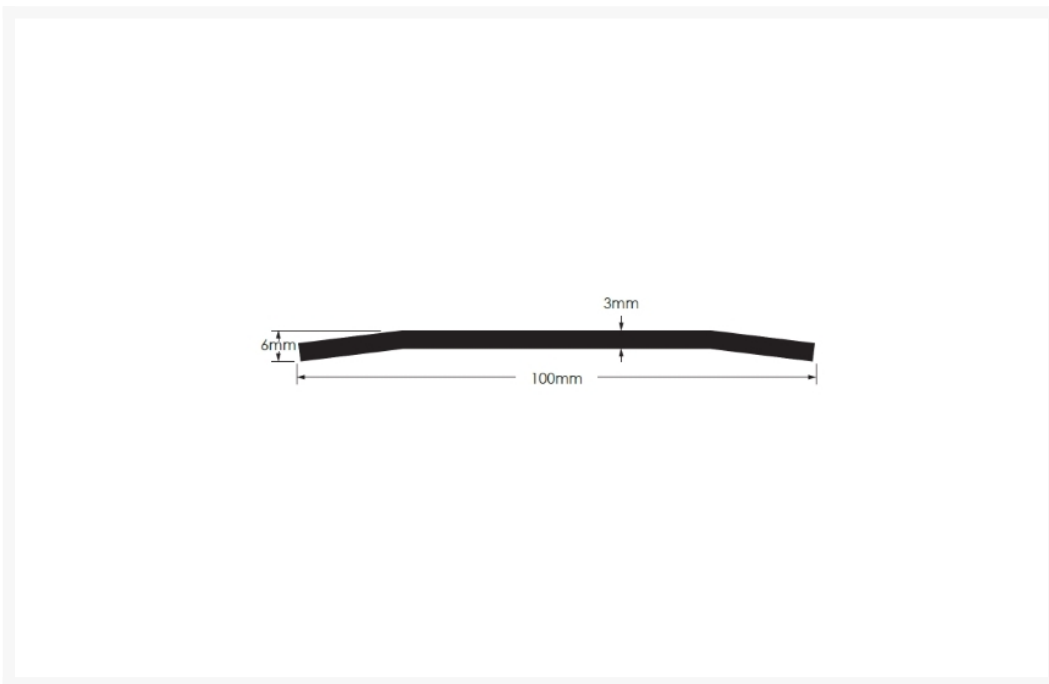

Independent 4 Life

AWS Smooth Low Flat Stainless-steel Door Threshold - 100 W x 6mm H x 1000mm L

£120.61 Inc. VAT

Product Code: 4LA840252

Product Images

Description

Wide smooth stainless steel door threshold for external doors, designed to stand up to particularly harsh environments, such as marine and chlorine.

Low flat threshold at 6mm in height, and constructed from 3mm thick Grade 304 stainless steel.

www.independent4life.co.uk | info@independent4life.co.uk | Tel: 0800 500 3001 | VAT No: 942447711

EORI GB942447711000

Technical details:

- Length: 1000mm (3' 3 3/8")
- Width: 100mm (3.937")
- Height: 6mm (0.236")
- Material: 3mm (0.118") thick stainless steel
- Stainless steel: Grade 304

Installation Instructions:

- Measure and cut threshold to size as required
- Notch as necessary, to suit door frame
- Caulk underneath and around edges of threshold for moisture control
- Threshold drilled for CSK screws
- Attach threshold to floor surface with screws provided

Additional Information

Manufacturer	AWS
Application	6mm Low-profile
Length (mm / feet)	1000 / 3' 3 3/8"
Width (mm / inches)	100 / 3.937"
Height (mm)	6
Supplied Pre-drilled	Yes